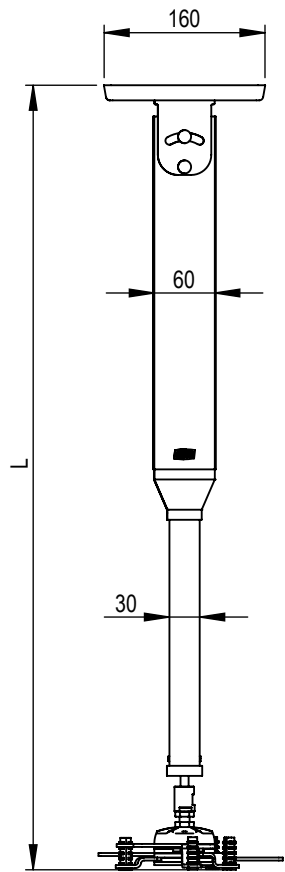

Technical drawing (mm)
 AE012..AE021 SMS Projector CL V serie dimensions

Standard lengths L :

- AE012050/AE012052 - SMS Projector CL V300-350
- AE012053/AE012055 - SMS Projector CL V500-750
- AE012056/AE012058 - SMS Projector CL V650-900
- AE012059/AE012061 - SMS Projector CL V850-1100
- AE012062/AE012064 - SMS Projector CL V1050-1300

Special lengths L :

- AE021020 - SMS Projector CL V350-450
- AE021021 - SMS Projector CL V400-550
- AE021022 - SMS Projector CL V1250-1500
- AE021023 - SMS Projector CL V1450-1700
- AE021024 - SMS Projector CL V1650-1900
- AE021025 - SMS Projector CL V1850-2100
- AE021026 - SMS Projector CL V2050-2300
- AE021027 - SMS Projector CL V2150-2400

SMS Projector Unislide AE010250/AE010251

Area that the unislide covers

Area that the unislide does not cover