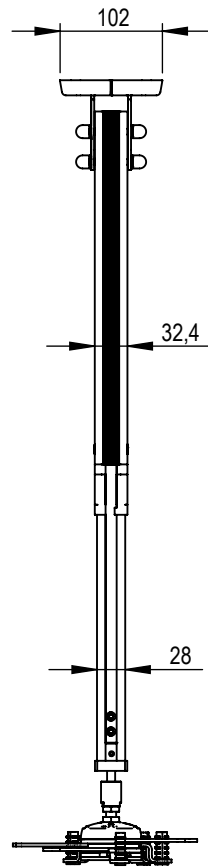

Technical drawing (mm)
 AE012..AE021 SMS Projector CL V serie dimensions

Standard lengths L :

- AE012050/AE012052 - SMS Projector CL V300-350
- AE012053/AE012055 - SMS Projector CL V500-750
- AE012056/AE012058 - SMS Projector CL V650-900
- AE012059/AE012061 - SMS Projector CL V850-1100
- AE012062/AE012064 - SMS Projector CL V1050-1300

Special lengths L :

- AE021020 - SMS Projector CL V350-450
- AE021021 - SMS Projector CL V400-550
- AE021022 - SMS Projector CL V1250-1500
- AE021023 - SMS Projector CL V1450-1700
- AE021024 - SMS Projector CL V1650-1900
- AE021025 - SMS Projector CL V1850-2100
- AE021026 - SMS Projector CL V2050-2300
- AE021027 - SMS Projector CL V2150-2400

SMS Projector Unislide AE010250/AE010251

Area that the unislide covers

Area that the unislide does not cover