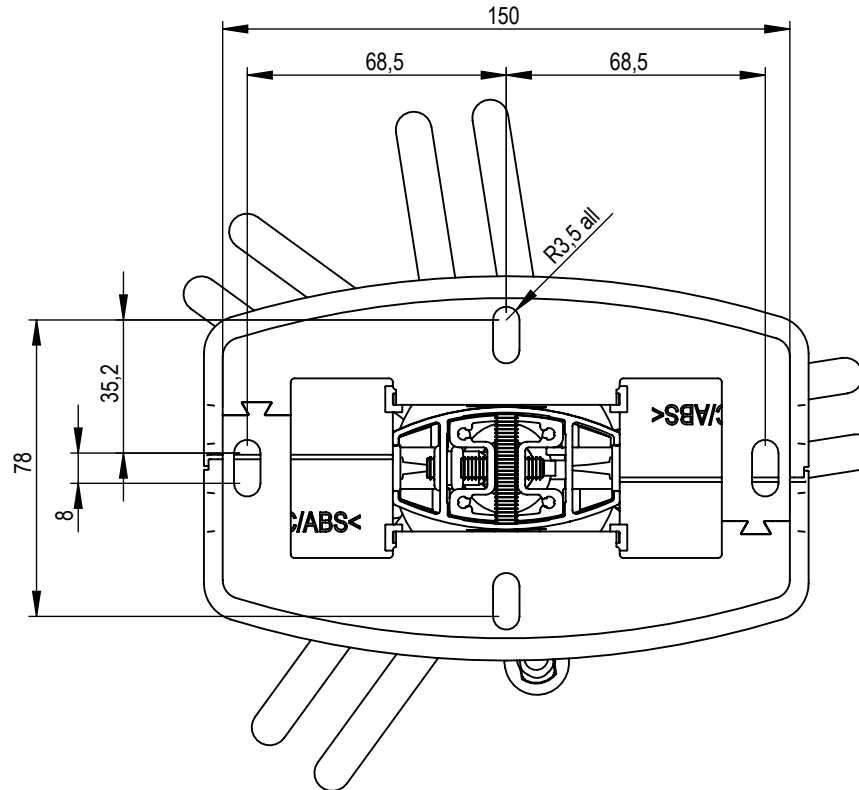

Technical drawing (mm)
 AE012..AE021 SMS Projector CL V serie dimensions

Standard lengths L :

- AE012050/AE012052 - SMS Projector CL V300-350
- AE012053/AE012055 - SMS Projector CL V500-750
- AE012056/AE012058 - SMS Projector CL V650-900
- AE012059/AE012061 - SMS Projector CL V850-1100
- AE012062/AE012064 - SMS Projector CL V1050-1300

Special lengths L :

- AE021020 - SMS Projector CL V350-450
- AE021021 - SMS Projector CL V400-550
- AE021022 - SMS Projector CL V1250-1500
- AE021023 - SMS Projector CL V1450-1700
- AE021024 - SMS Projector CL V1650-1900
- AE021025 - SMS Projector CL V1850-2100
- AE021026 - SMS Projector CL V2050-2300
- AE021027 - SMS Projector CL V2150-2400

SMS Projector Unislide AE010250/AE010251

Area that the unislide covers

Area that the unislide does not cover