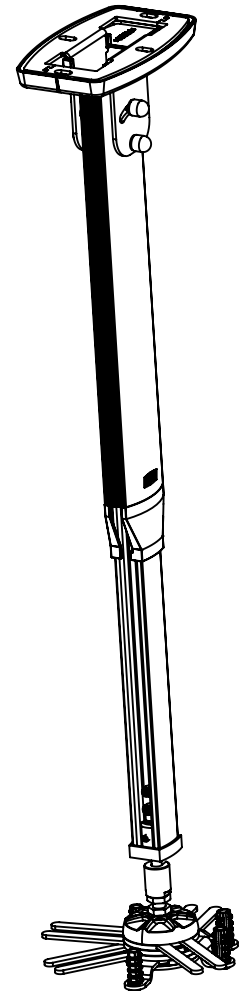

Technical drawing (mm)
 AE012..AE021 SMS Projector CL V serie dimensions

Standard lengths L :

- AE012050/AE012052 - SMS Projector CL V300-350
- AE012053/AE012055 - SMS Projector CL V500-750
- AE012056/AE012058 - SMS Projector CL V650-900
- AE012059/AE012061 - SMS Projector CL V850-1100
- AE012062/AE012064 - SMS Projector CL V1050-1300

Special lengths L :

- AE021020 - SMS Projector CL V350-450
- AE021021 - SMS Projector CL V400-550
- AE021022 - SMS Projector CL V1250-1500
- AE021023 - SMS Projector CL V1450-1700
- AE021024 - SMS Projector CL V1650-1900
- AE021025 - SMS Projector CL V1850-2100
- AE021026 - SMS Projector CL V2050-2300
- AE021027 - SMS Projector CL V2150-2400

SMS Projector Unislide AE010250/AE010251

Area that the unislide covers

Area that the unislide does not cover