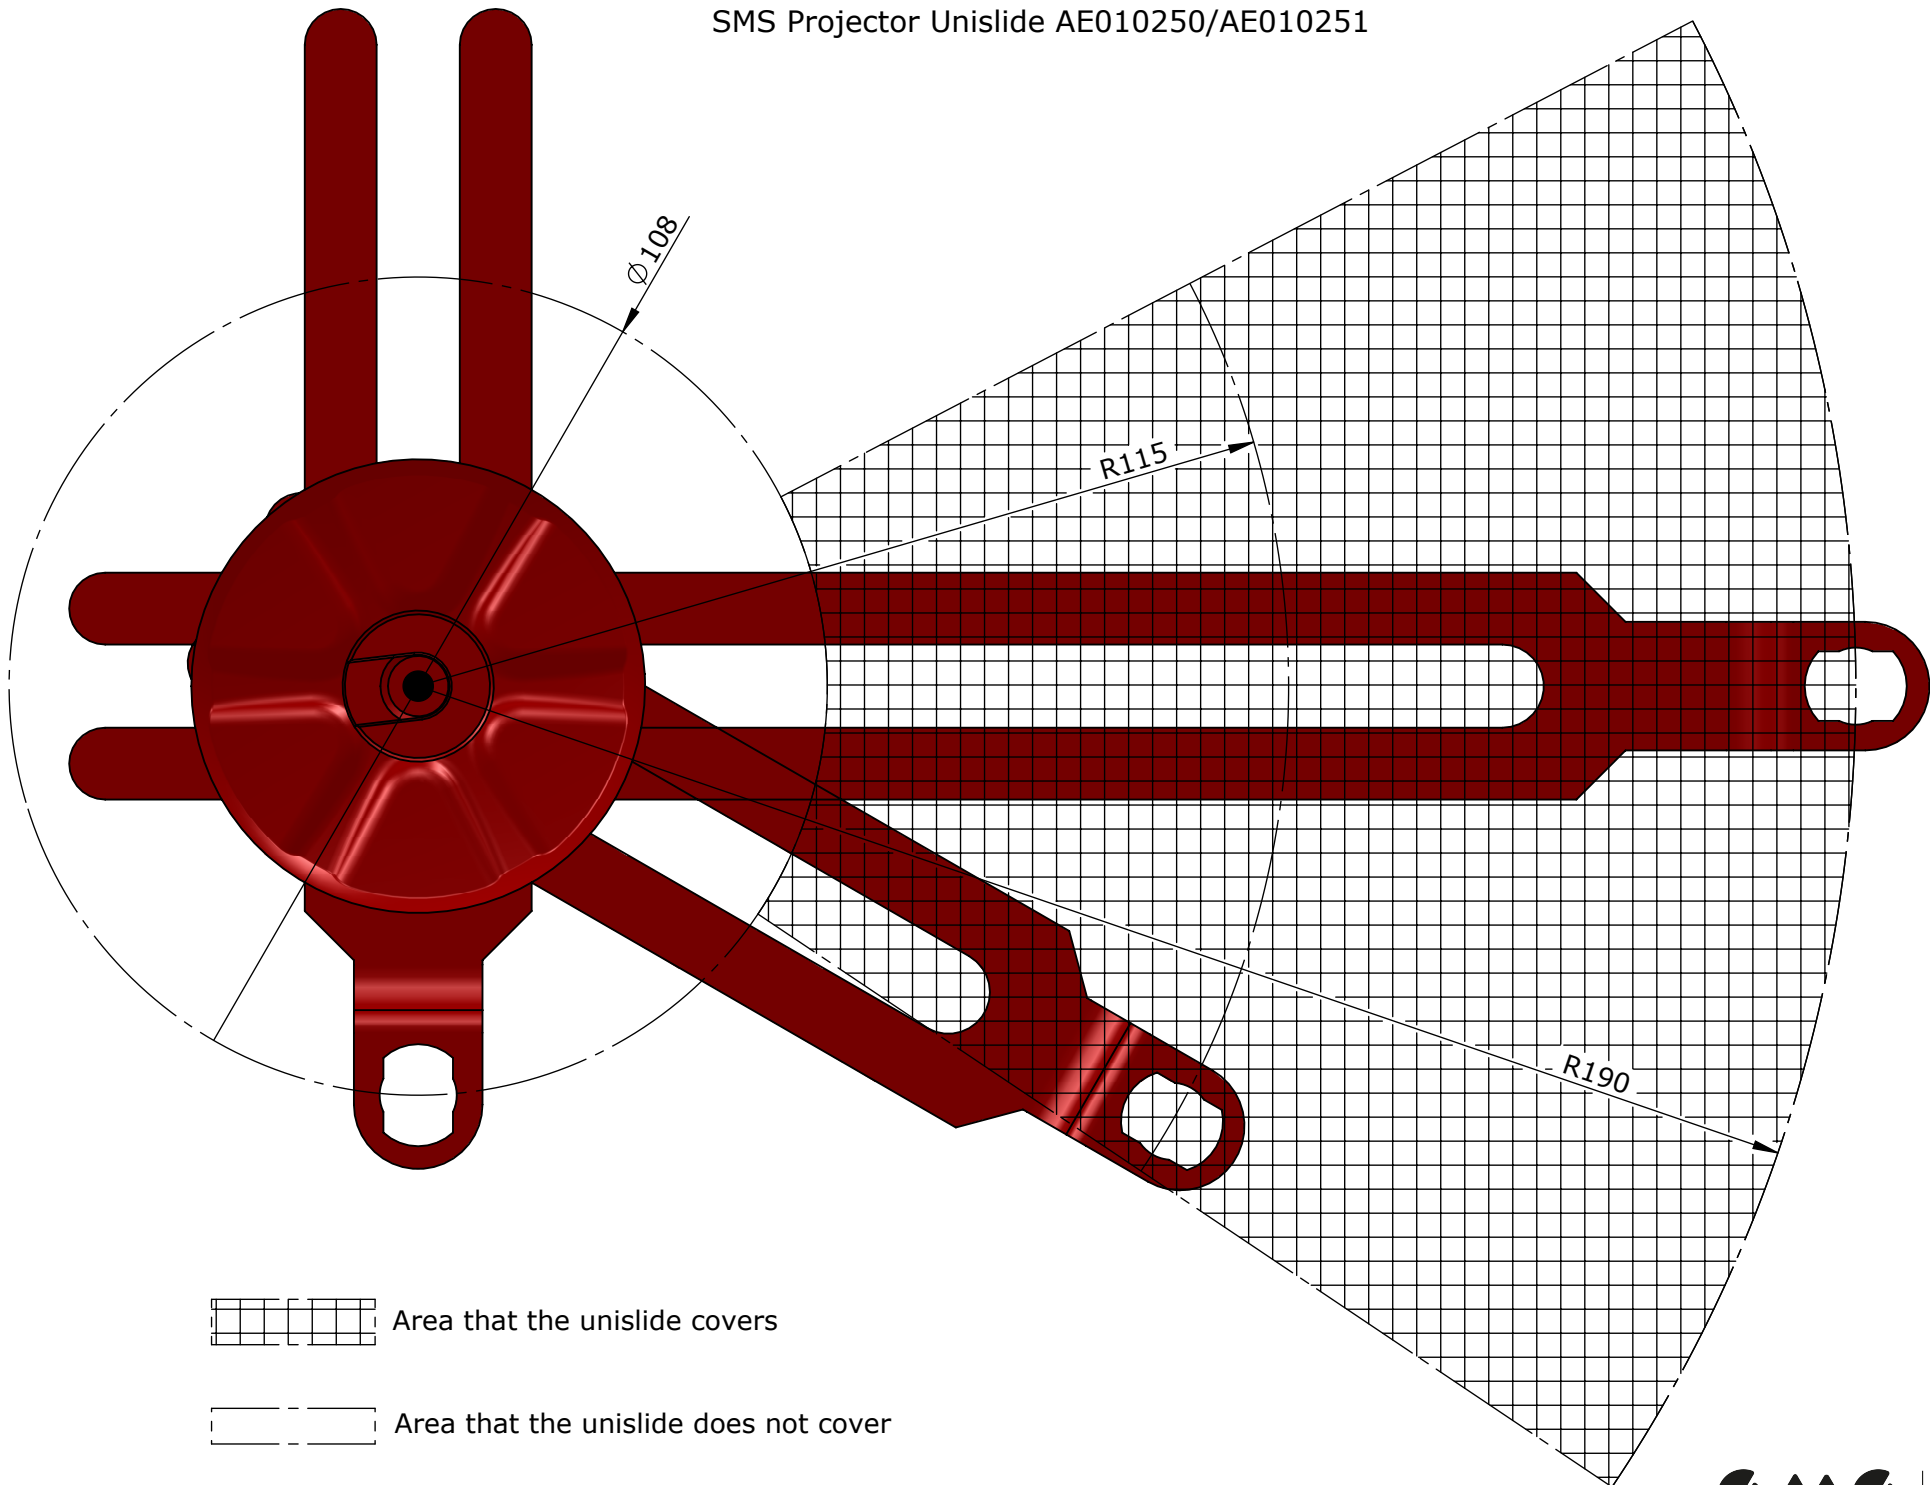

Technical drawing (mm)
 AE012..AE021 SMS Projector CL V serie dimensions

Standard lengths L :

- AE012050/AE012052 - SMS Projector CL V300-350
- AE012053/AE012055 - SMS Projector CL V500-750
- AE012056/AE012058 - SMS Projector CL V650-900
- AE012059/AE012061 - SMS Projector CL V850-1100
- AE012062/AE012064 - SMS Projector CL V1050-1300

Special lengths L :

- AE021020 - SMS Projector CL V350-450
- AE021021 - SMS Projector CL V400-550
- AE021022 - SMS Projector CL V1250-1500
- AE021023 - SMS Projector CL V1450-1700
- AE021024 - SMS Projector CL V1650-1900
- AE021025 - SMS Projector CL V1850-2100
- AE021026 - SMS Projector CL V2050-2300
- AE021027 - SMS Projector CL V2150-2400

SMS Projector Unislide AE010250/AE010251

Area that the unislide covers

Area that the unislide does not cover