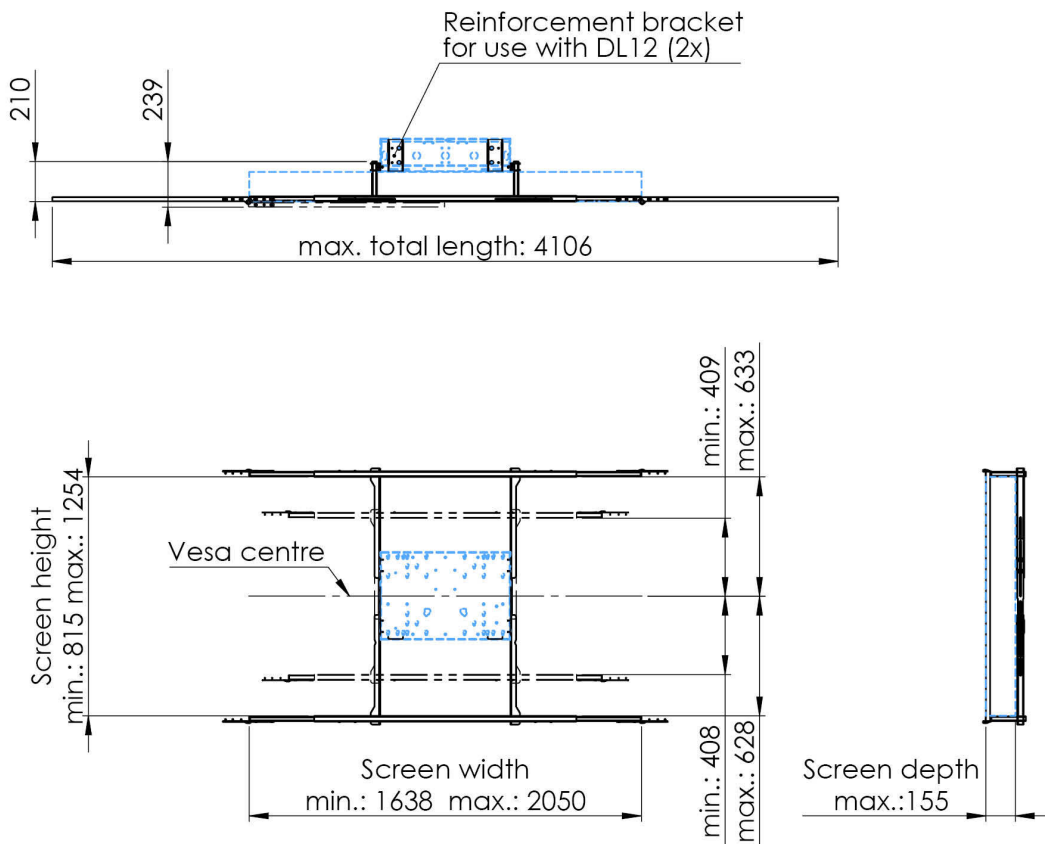

DRAWING

Features

Minimum length: 1000 - 1250 mm (height)

Maximum length: 1650 - 2050 mm (length)

Colour: White, Black

Screen position: Landscape

Inch range: 70 - 86 inch

Bracket/interface: Included

Type bracket/interface: Scherm specifiek

Other information: VESA pattern of display should be positioned in the middle of the display, horizontally as well as vertically.

Width whiteboard = (width screen/2) - 4
 Height whiteboard = height screen + 57