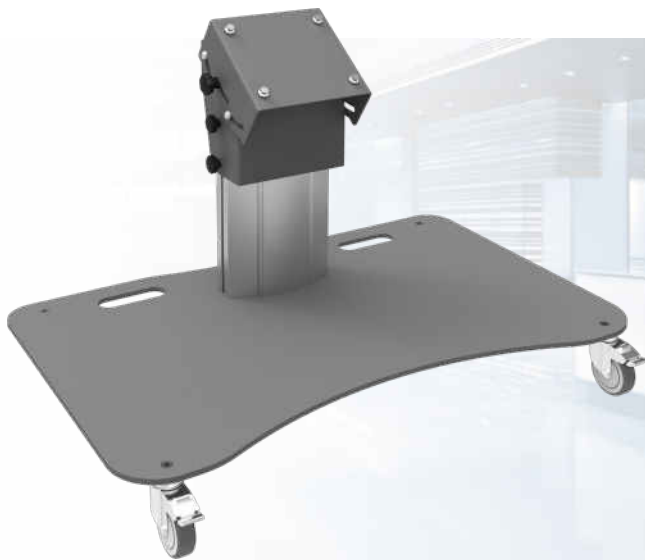

## Stage trolley 350 mm

### **062.0535-65W** Monitor/Stage trolley 350 mm for flat panels up to 65 inch, max. 65 kg (mounting system 170 x 140 mm)

SmartMetals launched this platform stand in three models; for displays up to 65 inch (max. 65 kg) with a length of 350 mm. One for screens up to 65 inch (max. 65 kg) with a length of 950 mm and a larger stand for screens up to 90 inch (max. 90 kg) with a length of 950 mm. All three versions are available with a standard baseplate or wheeled baseplate. The stands have an angular adjustment between 35° and 55°. Based upon the screen size and type a customer chooses the stand and combines it with mount. 052.1000 or 052.2000 (mounting system 170x140 mm)

### Features

**Maximum length:** 533 mm (centre screen)

**Weight:** 39.00 kg

**Colour:** Dark grey, Aluminium

**Maximum load:** 65 kg

**Screen position:** Landscape

**Inch range:** max. 65 inch

**Mobile / fixed:** Mobile