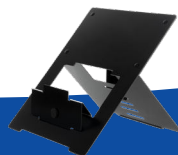

R-GO RISER DUO	R-GO RISER FLEXIBLE	R-GO RISER ATTACHABLE
White	.	RGORISTWH	RGORIATWH ⁽²⁾
Silver	.	RGORISTSI	RGORIATSI ⁽²⁾
Black	RGORIDUOBL ⁽¹⁾	RGORISTBL	RGORIATBL ⁽²⁾

⁽¹⁾ Suitable for laptop and tablet

⁽²⁾ Can be used only when attached to a laptop