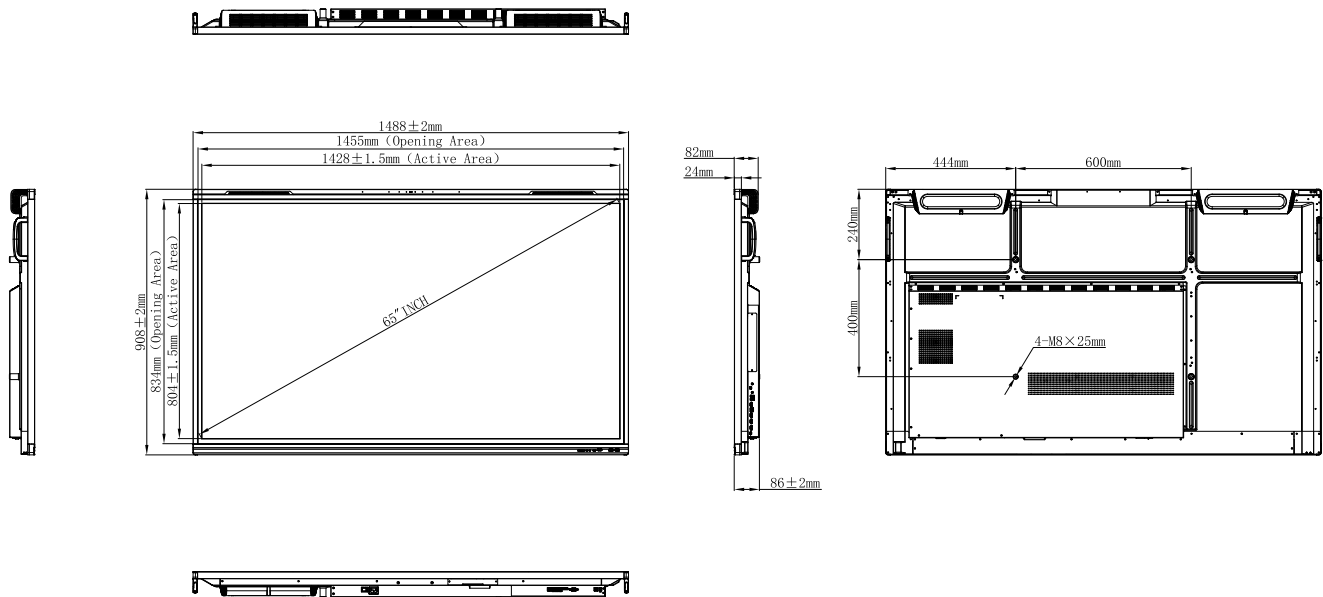

Technical drawings

Predia Touch Swift 4, 65"