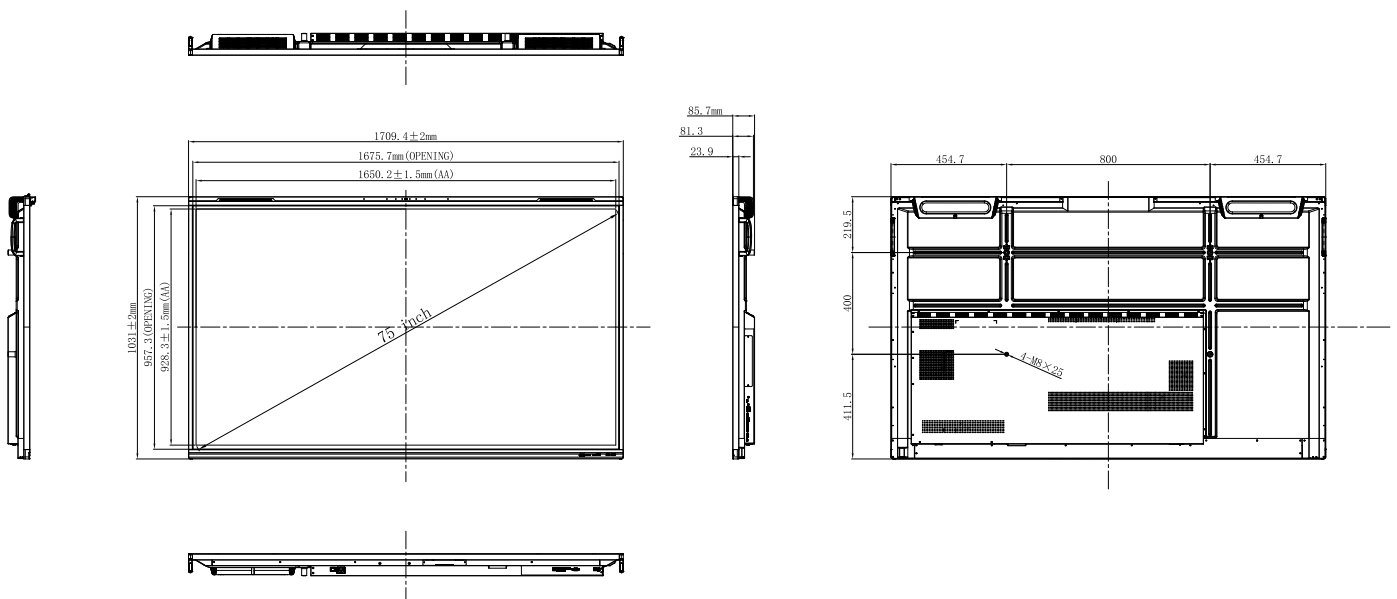

## General information

	65"	75"	86"
Product dimensions LxHxD	1488 x 908 x 86 mm	1709.4 x 1031 x 85.7 mm	1957 x 1171 x 86 mm
Packaging dimensions LxWxH	1628 x 208 x 1005 mm	1863 x 225 x 1148 mm	2110 x 225 x 1283 mm
"Distance from touchscreen to wall (Predia Wallmount) "	116 mm	115.7 mm	116 mm
VESA Pattern	600 x 400	800 x 400	800 x 600
Net weight	38 kg	51 kg	63 kg
Packed weight	48 kg	60 kg	80 kg
Certificates	CE: EMC + LVD / / RoHS / REACH / WEEE/ FCC-IC / CB / RCM / TÜV Rheinland		

## Technical drawings

Predia Touch Swift 4, 65"

Predia Touch Swift 4, 75"

Predia Touch Swift 4, 86"