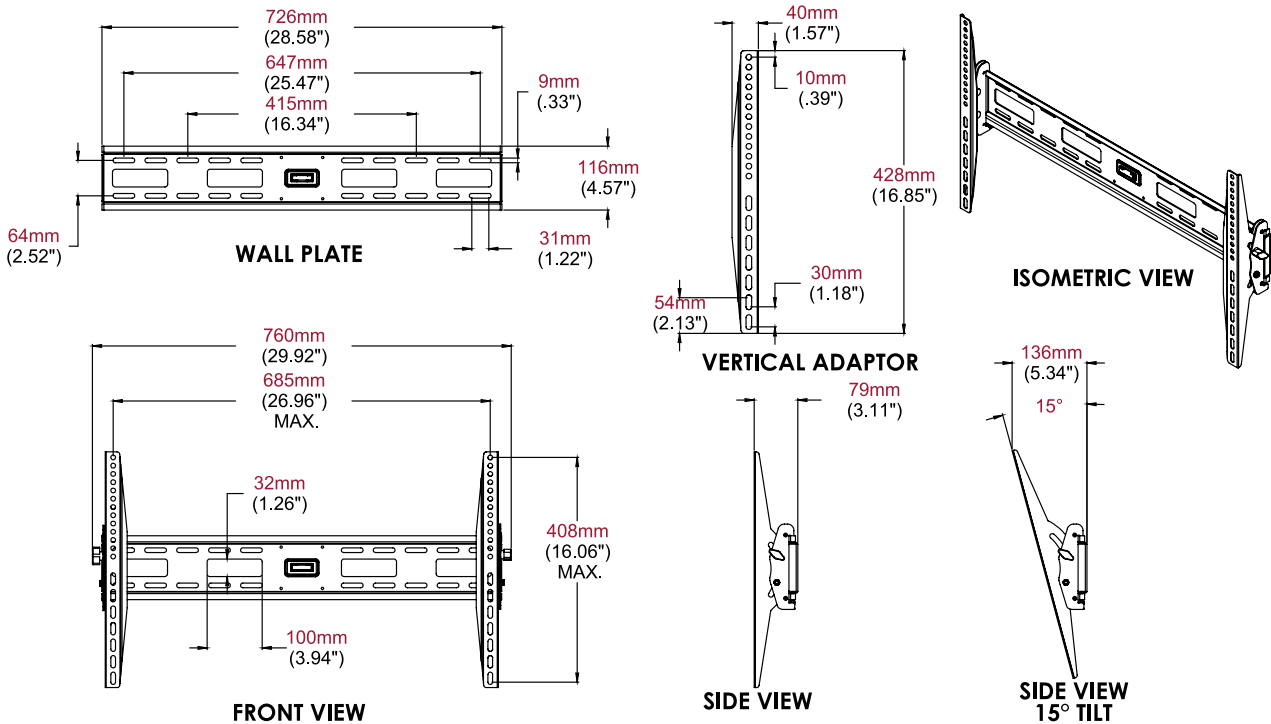

TRWS320/BK

tru•vue™

Large Tilting Wall Mount

For 32" to 56" LCD & Plasma Displays

Easily install large screens with this simple, intuitive mounting solution. Its simple hook-on installation combined with its toolless tilt angle adjustment enables LCD and Plasma flat panel screens to be installed and adjusted quickly. Cables are easily managed behind the screen with large access ports in the wall plate.

FEATURES

- Fits 32" to 56" Flat Panel TVs with VESA® mounting patterns up to 700x400mm
- Level installation ensured with built-in spirit level
- Simple hook-on design for quick and easy installation
- Includes all necessary wall mounting and TV attachment hardware
- Smooth matt black finish for a discreet and unobtrusive appearance
- 5-year warranty

Display size: 32-56"

Max load: 70kg (154lbs)

Part No.	For Screen Sizes	Product Description	Retail barcode	Outer carton qty	Outer carton barcode
TRWS320/BK	32-56"	Tilting Wall Mount	735029276920	5pcs	10735029276927