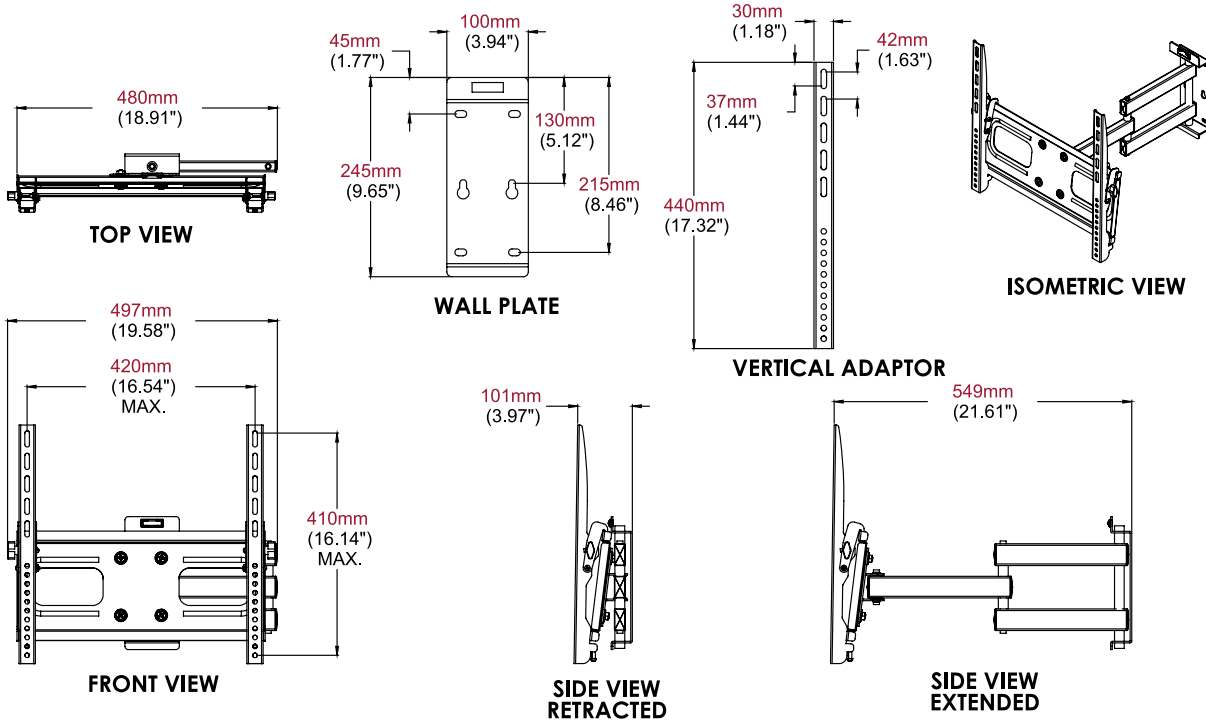

TRWS251/BK

tru•vue™

Medium/Large Articulating Wall Mount

For 26" to 46" LCD Displays

Delivering excellent strength and durability, this articulating wall mount supports LCD TVs from 26" to 46". Its smooth motion, extensive reach, swivel capabilities and tilt adjustment deliver ideal TV placement for perfect viewing from anywhere in the room.

Display size: 26-46"

Max load: 30kg (66lbs)

FEATURES

- Fits 26" to 46" LCD TVs with VESA® mounting patterns up to 400x400mm
- Extends, turns and tilts with a full range of motion for the ideal viewing position
- Level installation ensured with built-in spirit level
- Simple hook-on design for quick and easy installation
- Includes all necessary wall mounting and TV attachment hardware
- Smooth matt black finish for a discreet and unobtrusive appearance
- 5-year warranty

Part No.	For Screen Sizes	Product Description	Retail barcode	Outer carton qty	Outer carton barcode
TRWS251/BK	26-46"	Articulating Wall Mount	735029276913	2pcs	10735029276910