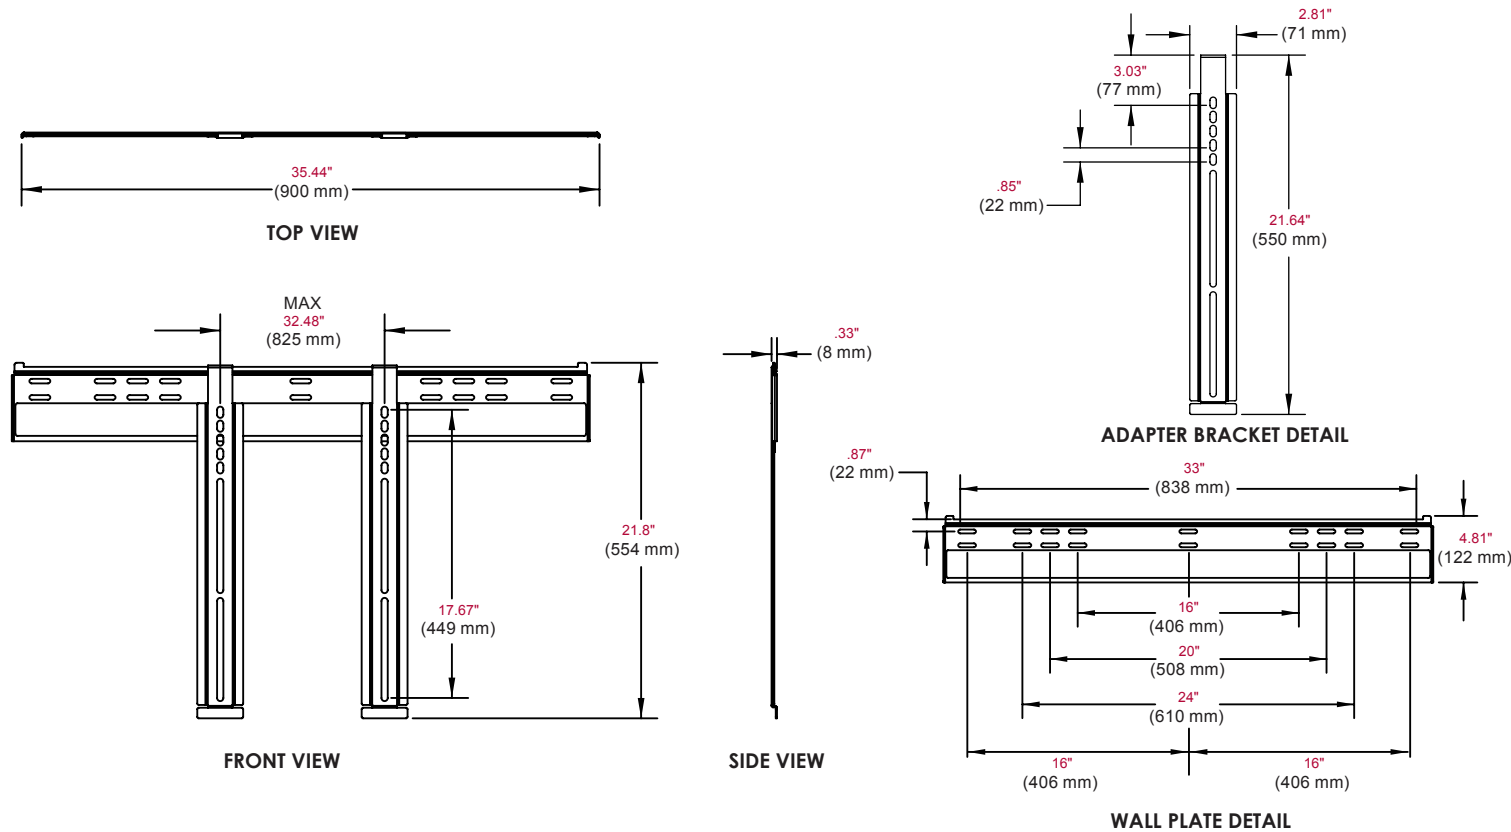

Model Numbers

WARRANTY: Limited 5-year

SUF660P: Universal Ultra-thin Flat Wall Mount for 37" to 65" (94-165 cm) Ultra-thin Flat Panel TVs

Product Specifications

	DIMENSIONS (W x H x D)	PRODUCT WEIGHT	LOAD CAPACITY	FINISH	AVAILABLE COLORS
SUF660P	35.44" x 21.8" x .33" (900 x 554 x 8 mm)	7.1lb (3.2 Kg)	150 lb (68 Kg)	Scratch resistant fused epoxy	Gloss Black

Package Specifications

	PACKAGE SIZE (W x H x D)	PACKAGE SHIP WEIGHT	PACKAGE UPC CODE	PACKAGE CONTENTS	UNITS IN PACKAGE
SUF660P	37.06" x 2.375" x 6.313" (941 x 60 x 160 mm)	7.8 lb (3.6 Kg)	735029258377	Wall plate, universal screen adapters, mounting and screen attachment hardware	1

Accessories

ACC615: Metal Stud Accessory Pack

All dimensions = inch (mm)

ARCHITECTS SPECIFICATIONS

The Ultra-Thin Universal Flat Wall Mount shall be a Peerless model _____ and shall be located where indicated on the plans. It shall be constructed of cold rolled steel and feature scratch resistant gloss black fused epoxy finish. Assembly and installation shall be done according to instructions provided