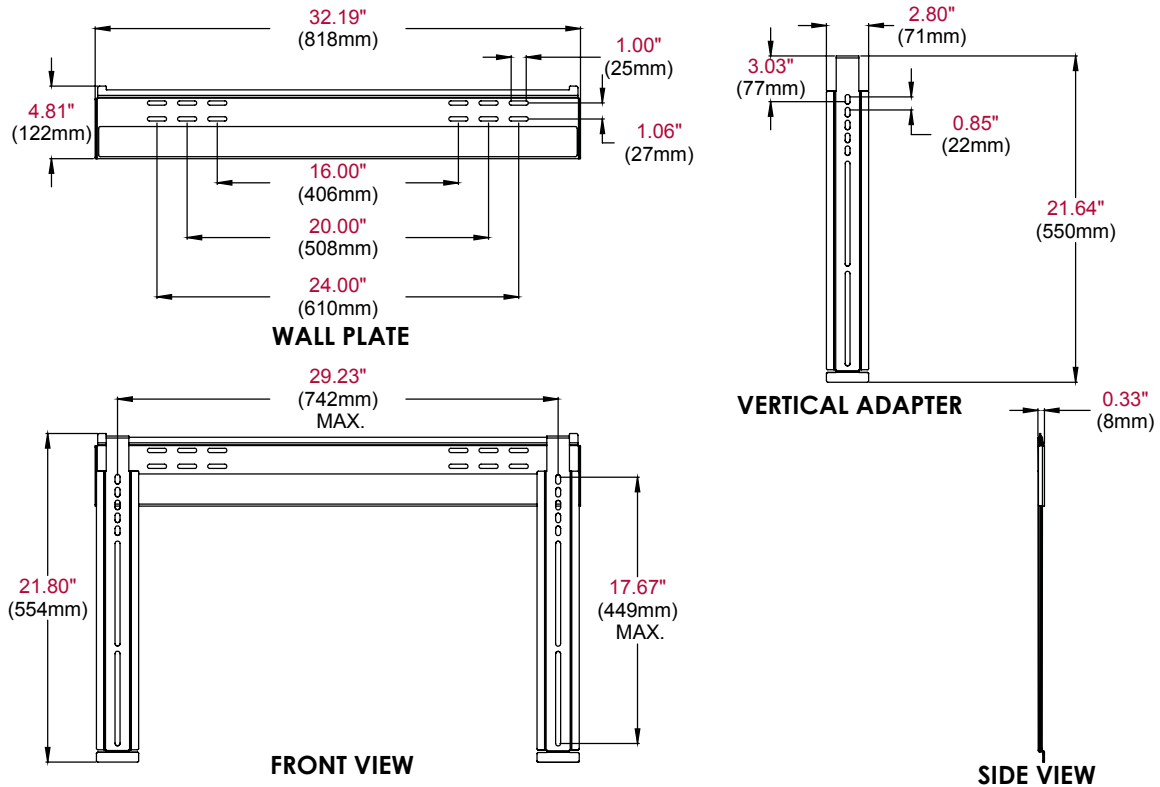

Display size: 37"-75"

Max load: 150lb (68kg)

	DIMENSIONS (W x H x D)	PRODUCT WEIGHT	LOAD CAPACITY	FINISH	AVAILABLE COLORS
<b>SUF650P</b>	32.19" x 21.64" x 0.33" (818 x 550 x 8mm)	6.9lb (3.1kg)	150lb (68kg)	Scratch resistant fused epoxy	Gloss Black

Package Specifications

	PACKAGE SIZE (W x H x D)	PACKAGE SHIP WEIGHT	PACKAGE UPC CODE	PACKAGE CONTENTS	UNITS IN PACKAGE
<b>SUF650P</b>	37.06" x 2.375" x 6.313" (941 x 60 x 160mm)	7.6lb (3.5kg)	735029258360	Wall plate, universal display adaptors, mounting and display attachment hardware	1

Accessories

**ACC415:** Metal Stud Accessory Pack

**NOTE: Display Compatibility Requirements**  
Designed exclusively for use with ultra-thin displays 2" (51mm) deep or less

All dimensions = inch (mm)

- The display does not require any additional heat ventilation room than 0.33" (8mm). Please refer to the manufacturer's requirements for mounting your display on the wall.
- The display must have a flat mounting surface, or the mounting holes need to be on the furthest back surface of the display.
- Input/Output connection must be properly orientated to accommodate mounting 0.33" (8mm) from the wall.