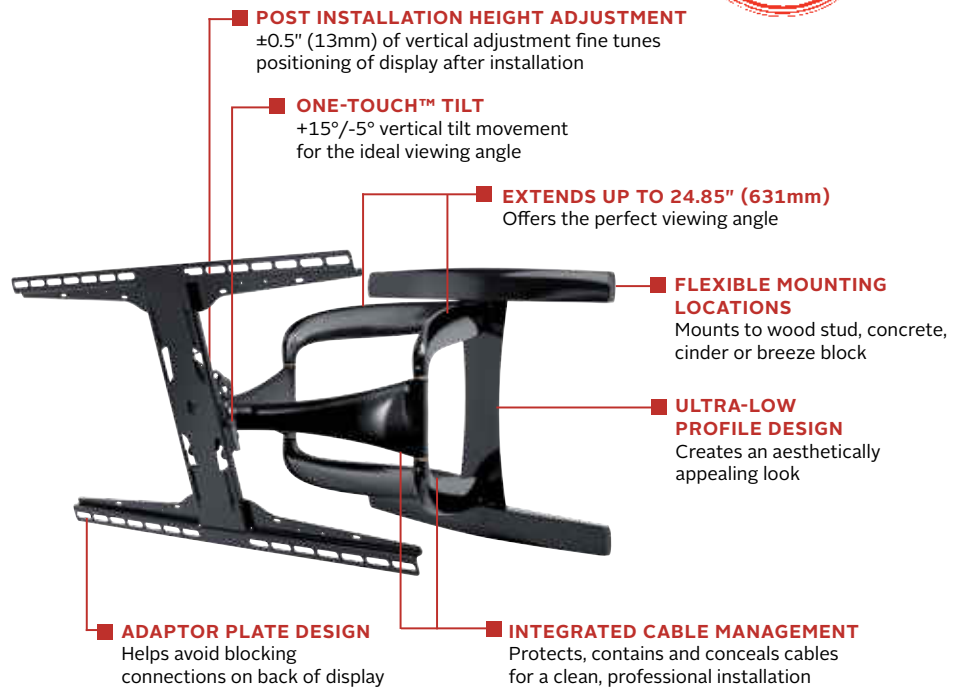

SUA771PU

Display size
42"- 90"

Max load
125lb (57kg)

DesignerSeries™ Universal Ultra Slim Articulating Wall Mount

FOR 42" TO 90" ULTRA-THIN DISPLAYS*

One of the thinnest wall arm mounts on the market, the Peerless-AV® DesignerSeries™ Universal Ultra Slim Articulating Wall Mount is designed exclusively for ultra-thin displays. Featuring a dual-arm construction, the SUA771PU is robust enough to hold larger displays firmly in any position – landscape or portrait – while still offering an ultra-low profile. An innovative I-shaped adaptor plate makes it easy to access the back of the display, keeping hardware hidden, and features internal cable management, providing a clean, professional look that transitions smoothly from the wall to the display. With a gloss black finish, the SUA771PU matches any décor.

Full-motion capabilities allow you to swivel, tilt, extend or retract your display for the perfect viewing angle.

Additional Features

- ✓ Dual-arm design enhances the stability of the articulating motion
- ✓ Arms retract to 1.85" (47mm) and extend up to 24.85" (631mm) from wall
- ✓ One-Touch™ tilt mechanism allows adjustment of +15°/-5° without the use of tools
- ✓ Up to ±72.5° of side-to-side swivel
- ✓ Added ±5° of roll for post-installation display leveling without the use of tools
- ✓ Up to ±0.5" (13mm) of vertical adjustment for post-installation leveling and height adjustment fine-tuning
- ✓ Internal cable management provides clean, professional installation finish
- ✓ Universal mount fits displays with mounting patterns 200 x 100 to 800 x 400mm
- ✓ Landscape or portrait mounting options increases display versatility
- ✓ The I-Shaped Adaptor plate's innovative design helps avoid blocking connections on back of display

* Designed for use with displays that are less than 3" (76mm) deep

Swivel, tilt, extend or retract the display for the perfect viewing angle

Integrated cable management keeps cords and cables out of the way