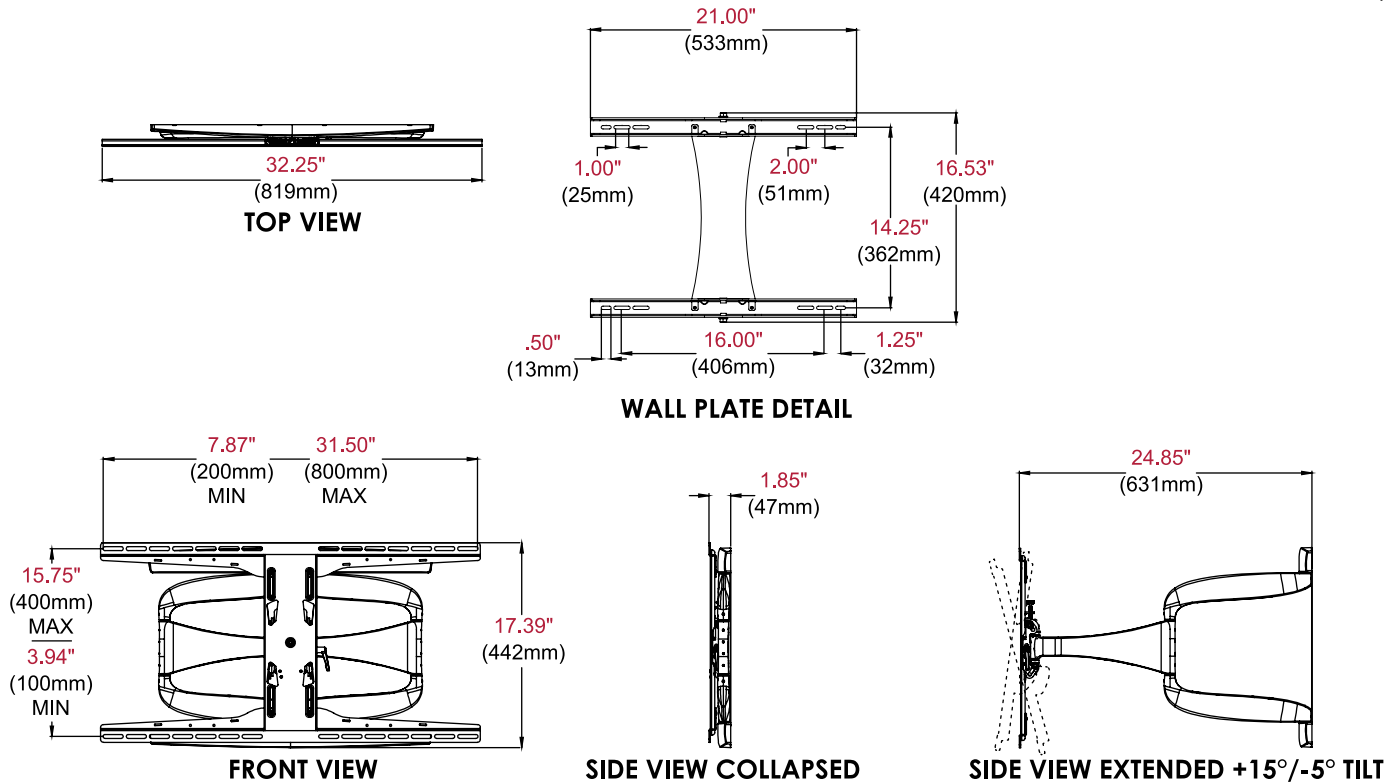

SUA771PU

DesignerSeries™ Universal Ultra Slim Articulating Wall Mount for 42" to 90" Ultra-Thin Displays*

* Designed for use with displays that are less than 3" (76mm) deep

Product Specifications

	DIMENSIONS (W x H x D)	PRODUCT WEIGHT	LOAD CAPACITY	FINISH	AVAILABLE COLORS
SUA771PU	32.25" x 17.39" x 1.85"-24.85" (819 x 442 x 47-631mm)	23.04lb (10.45kg)	125lb (57kg)	Scratch resistant fused epoxy	Gloss black

Package Specifications

	PACKAGE SIZE (W x H x D)	PACKAGE SHIP WEIGHT	PACKAGE UPC CODE	PACKAGE CONTENTS	UNITS IN PACKAGE
SUA771PU	41.00" x 4.00" x 23.75" (1041 x 102 x 603mm)	29.00lb (13.15kg)	735029306405	Wall mount, wall and display installation hardware, installation instructions	1

Accessories

- ACC925: Security Fasteners
- IBA2(AC)(-W), IBA3(AC)(-W): Recessed Cable Management and Power Storage Accessory Box
- IBA4-W: Easy Mount Recessed Low Voltage Cable Plate
- IBA5-W: Recessed Low Voltage Media Plate with Duplex Surge Suppressor
- ESHV models: AV Wall Shelves
- WSP756: Metal Stud Wall Plate

All dimensions = inch (mm)

Architect Specifications

The DesignerSeries™ Universal Ultra Slim Articulating Wall Mount shall be a Peerless-AV model SUA771PU and shall be located where indicated on the plans. Assembly and installation shall be done according to instructions provided by the manufacturer.

Visit peerless-av.com to see the complete line of AV solutions from Peerless-AV, including outdoor displays, wireless, kiosks, digital audio, display mounts, projector mounts, carts/stands, and a full assortment of accessories.

Peerless-AV
2300 White Oak Circle
Aurora, IL 60502 USA

(800) 865-2112
(630) 375-5100
Fax: (800) 359-6500

Peerless-AV Europe
Unit 3 Watford Interchange
Colonial Way, Watford
Herts, WD24 4WP
United Kingdom
+44 (0) 1923 200100
Fax: +44 (0) 1923 200101

Peerless-AV de México
Ave de las Industrias 413
Parque Industrial Escobedo
Escobedo, N.L.,
Mexico 66050
+52 (81) 8384-8300
Fax: +52 (81) 8384-8360