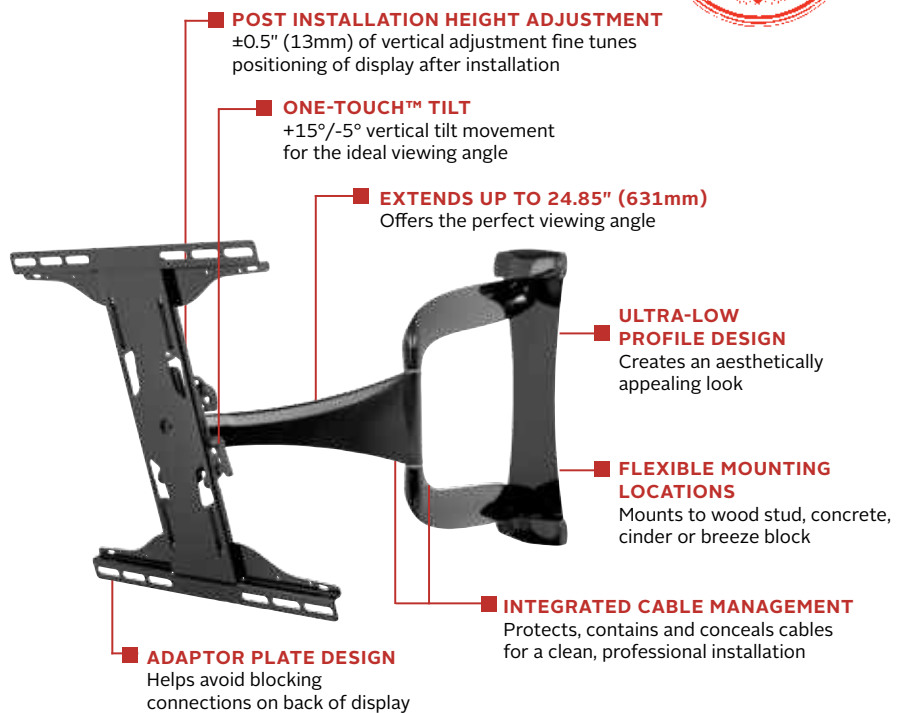

SUA747PU

Display size  
**32"- 50"**

Max load  
**60lb (27kg)**

# DesignerSeries™ Universal Ultra Slim Articulating Wall Mount

FOR 32" TO 50" ULTRA-THIN DISPLAYS\*

One of the thinnest wall arm mounts on the market, the Peerless-AV® DesignerSeries™ Universal Ultra Slim Articulating Wall Mount is designed exclusively for ultra-thin displays. The SUA747PU is built to hold displays firmly in any position – landscape or portrait – while still offering an ultra-low profile. An innovative I-shaped adaptor plate makes it easy to access the back of the display, keeping hardware hidden, and features internal cable management, providing a clean, professional look that transitions smoothly from the wall to the display. With a gloss black finish, the SUA747PU matches any décor.

## Additional Features

- ✓ Arm retracts to 1.85" (47mm) and extends up to 24.85" (631mm) from wall
- ✓ One-Touch™ tilt mechanism allows adjustment of +15°/-5° without the use of tools
- ✓ Up to ±90° of side-to-side swivel
- ✓ Added ±5° of roll for post-installation display leveling without the use of tools
- ✓ Up to ±0.5" (13mm) of vertical adjustment for post-installation leveling and height adjustment fine-tuning
- ✓ Internal cable management provides clean, professional installation finish
- ✓ Universal mount fits displays with mounting patterns 200 x 100 to 400 x 400mm
- ✓ Landscape or portrait mounting options increases display versatility
- ✓ The I-Shaped Adaptor plate's innovative design helps avoid blocking connections on back of display

\* Designed for use with displays that are less than 3" (76mm) deep

Swivel, tilt, extend or retract the display for the perfect viewing angle

Integrated cable management keeps cords and cables out of the way