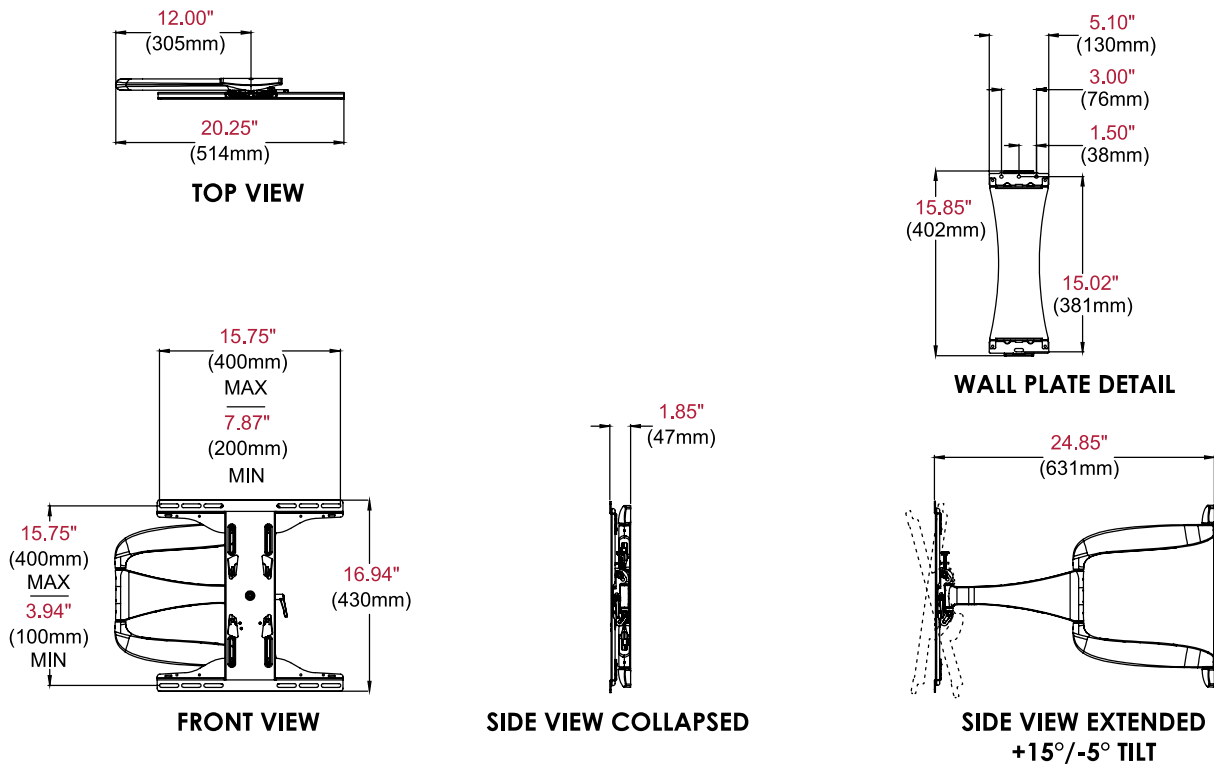

SUA747PU

DesignerSeries™ Universal Ultra Slim Articulating Wall Mount for 32" to 50" Ultra-Thin Displays*

* Designed for use with displays that are less than 3" (76mm) deep

Product Specifications

	DIMENSIONS (W x H x D)	PRODUCT WEIGHT	LOAD CAPACITY	FINISH	AVAILABLE COLORS
SUA747PU	20.25" x 16.94" x 1.85"-24.85" (514 x 430 x 47-631mm)	12.37lb (5.61kg)	60lb (27kg)	Scratch resistant fused epoxy	Gloss black

Package Specifications

	PACKAGE SIZE (W x H x D)	PACKAGE SHIP WEIGHT	PACKAGE UPC CODE	PACKAGE CONTENTS	UNITS IN PACKAGE
SUA747PU	21.25" x 3.25" x 19.50" (540 x 86 x 495mm)	16.75lb (7.60kg)	735029306382	Wall mount, wall and display installation hardware, installation instructions	1

Accessories

- ACC919: Security Fasteners
- IBA2(AC)(-W), IBA3(AC)(-W): Recessed Cable Management and Power Storage Accessory Box
- IBA4-W: Easy Mount Recessed Low Voltage Cable Plate
- IBA5-W: Recessed Low Voltage Media Plate with Duplex Surge Suppressor
- ESHV models: AV Wall Shelves
- WSP756: Metal Stud Wall Plate

All dimensions = inch (mm)

Architect Specifications

The DesignerSeries™ Universal Ultra Slim Articulating Wall Mount shall be a Peerless-AV model SUA747PU and shall be located where indicated on the plans. Assembly and installation shall be done according to instructions provided by the manufacturer.

Visit peerless-av.com to see the complete line of AV solutions from Peerless-AV, including outdoor displays, wireless, kiosks, digital audio, display mounts, projector mounts, carts/stands, and a full assortment of accessories.

Peerless-AV
2300 White Oak Circle
Aurora, IL 60502 USA
(800) 865-2112
(630) 375-5100
Fax: (800) 359-6500

Peerless-AV Europe
Unit 3 Watford Interchange
Colonial Way, Watford
Herts, WD24 4WP
United Kingdom
+44 (0) 1923 200100
Fax: +44 (0) 1923 200101

Peerless-AV de México
Ave de las Industrias 413
Parque Industrial Escobedo
Escobedo, N.L.,
Mexico 66050
+52 (81) 8384-8300
Fax: +52 (81) 8384-8360