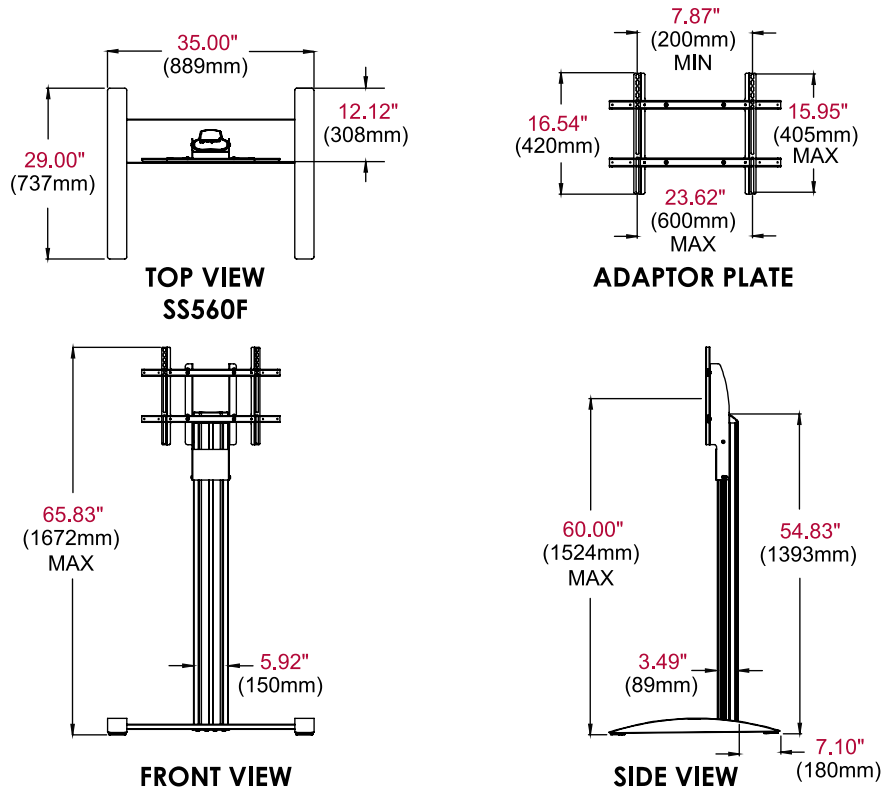

SS560F	SmartMount® Flat Panel Floor Stand for 32" to 75" Displays without Shelf

Product Specifications

	DIMENSIONS (W X H X D)	PRODUCT WEIGHT	LOAD CAPACITY	FINISH	AVAILABLE COLORS
SS560F	35.00" x 65.83" x 29.00" (889 x 1672 x 737mm)	54lb (24.54kg)	150lb (68.2kg)	Textured Powder Coat	Black

Package Specifications

	PACKAGE SIZE (W x H x D)	PACKAGE SHIP WEIGHT	PACKAGE UPC CODE	PACKAGE CONTENTS	UNITS IN PACKAGE
SS560F	47.50" x 38.50" x 7.25" (1207 x 978 x 184mm)	69.0lb (31.36kg)	735029279853	Base, Aluminum Column, Universal Display Adaptor, Hardware & Instructions	1

Accessories

- **ACC316:** Safety Belt
- **ACC-LA:** Laptop Arm
- **ACC-MS:** Metal Shelf
- **ACC-VCS:** Video Conferencing Camera Shelf
- **DSX750:** Media Player Storage

All dimensions = inch (mm)

Architect Specifications

The SmartMount® Flat Panel Floor Stand shall be a Peerless-AV model SS560F and shall be located where indicated on the plans. Assembly and installation shall be done according to instructions provided by the manufacturer.

Visit peerless-av.com to see the complete line of AV solutions from Peerless-AV, including outdoor displays, wireless, kiosks, digital audio, display mounts, projector mounts, carts/stands, and a full assortment of accessories.

Peerless-AV
2300 White Oak Circle
Aurora, IL 60502 USA
(800) 865-2112
(630) 375-5100
Fax: (800) 359-6500

Peerless-AV EMEA
Unit 3 Watford Interchange
Colonial Way, Watford
Herts, WD24 4WP
United Kingdom
+44 (0) 1923 200100
Fax: +44 (0) 1923 200101

Peerless-AV Latin America
Av. de las Industrias 413
Parque Industrial Escobedo
General Escobedo, N.L.,
México, 66062
+52 (81) 8384-8300
Fax: +52 (81) 8384-8360