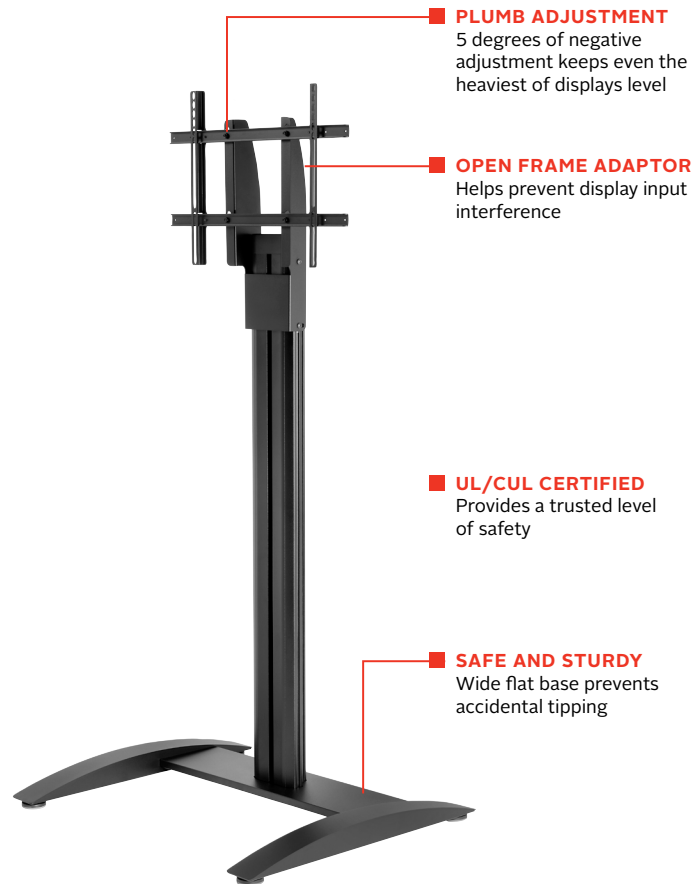

SS560F

Mounting Pattern
200 x 200 up to
600 x 400mm

Max Load
150lb
(68.2kg)

SMARTMOUNT® Flat Panel Floor Stand

FOR 32" TO 75" DISPLAYS*

The SS560F SmartMount® Flat Panel Floor Stand is designed to provide the perfect display viewing placement and match the décor of any environment. Internal cable management hides the AV cabling, showing a clean, clutter-free look, ideal for boardrooms, training rooms, lobbies, classrooms, auditoriums, exhibit halls and more.

- Display and optional component shelf can be located anywhere along the column for perfect component placement and viewing height (up to 60" at center)
- Integrated cable management protects, contains and conceals cables for a clean, professional installation
- Textured black powder coat finish helps hide finger prints and dust
- Universal display adaptor fits mounting patterns from 200 x 200mm to 600 x 400mm and allows mounting in landscape or portrait orientation

Cable management allows cables to enter or exit anywhere along the column.

Please visit peerless-av.com/en-us/patents for patent information.

*This display size range is simply a guideline for product selection. Displays larger than the screen size range may still be compatible as long as they fall within the VESA® pattern and max weight of the Peerless-AV® product.

✉ info@peerless-av.com
🌐 peerless-av.com

peerless-AV®
Driving Technology Through Innovation

SS560F	SmartMount® Flat Panel Floor Stand for 32" to 75" Displays without Shelf
---------------	--

Product Specifications