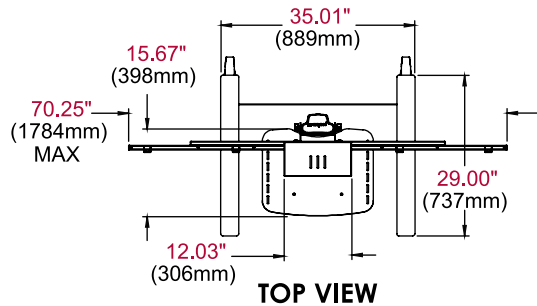

SR555M	SmartMount® Flat Panel Video Conferencing Cart for 40" to 55" Displays

Product Specifications

	DIMENSIONS (W X H X D)	PRODUCT WEIGHT	LOAD CAPACITY	FINISH	AVAILABLE COLORS
SR555M	70.25" x 78.10" x 29.00" (1784 x 1983 x 737mm)	90lb (40.9kg)	75lb (34kg) per display	Textured Powder Coat	Black

Package Specifications

	PACKAGE SIZE (W x H x D)	PACKAGE SHIP WEIGHT	PACKAGE UPC CODE	PACKAGE CONTENTS	UNITS IN PACKAGE
SR555M	47.50" x 7.25" x 38.50" (1207 x 184 x 978mm)	98lb (44.5kg)	735029305057	Assembled base, aluminum column, dual screen universal display adaptor, metal component shelf, camera shelf, (2) swivel casters, (2) locking swivel casters, hardware & instructions	1

Accessories

ACC310: Feet Accessory	ACC-GS1: Tempered Glass Shelf
ACC316: Safety Belt	ACC-LA: Laptop Arm
ACC320: Electrical Outlet Strip with Cord Wrap	ACC-MS: Metal Shelf
ACC-BPR: Bumper Accessory for legs	

All dimensions = inch (mm)

Architect Specifications

The SmartMount® Flat Panel Video Conferencing Cart shall be a Peerless-AV model SR555M and shall be located where indicated on the plans. Assembly and installation shall be done according to instructions provided by the manufacturer.

Visit peerless-av.com to see the complete line of AV solutions from Peerless-AV, including outdoor displays, wireless, kiosks, digital audio, display mounts, projector mounts, carts/stands, and a full assortment of accessories.

Peerless-AV
2300 White Oak Circle
Aurora, IL 60502 USA

(800) 865-2112
(630) 375-5100
Fax: (800) 359-6500

Peerless-AV Europe
Unit 3 Watford Interchange
Colonial Way, Watford
Herts, WD24 4WP
United Kingdom
+44 (0) 1923 200100
Fax: +44 (0) 1923 200101

Peerless-AV de México
Ave de las Industrias 413
Parque Industrial Escobedo
Escobedo, N.L.,
Mexico 66050
+52 (81) 8384-8300
Fax: +52 (81) 8384-8360