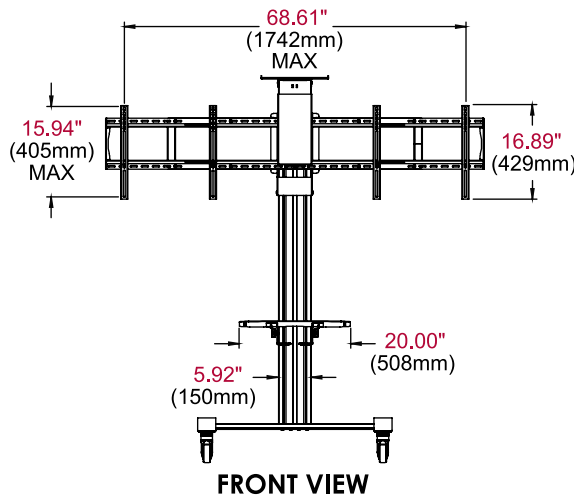

SR555M	SmartMount® Flat Panel Video Conferencing Cart for 40" to 55" Displays

Product Specifications

	DIMENSIONS (W X H X D)	PRODUCT WEIGHT	LOAD CAPACITY	FINISH	AVAILABLE COLORS
SR555M	70.25" x 78.10" x 29.00" (1784 x 1983 x 737mm)	90lb (40.9kg)	75lb (34kg) per display	Textured Powder Coat	Black

Package Specifications

	PACKAGE SIZE (W x H x D)	PACKAGE SHIP WEIGHT	PACKAGE UPC CODE	PACKAGE CONTENTS	UNITS IN PACKAGE
SR555M	47.50" x 7.25" x 38.50" (1207 x 184 x 978mm)	98lb (44.5kg)	735029305057	Assembled base, aluminum column, dual screen universal display adaptor, metal component shelf, camera shelf, (2) swivel casters, (2) locking swivel casters, hardware & instructions	1

Accessories

ACC310: Feet Accessory	ACC-GS1: Tempered Glass Shelf
ACC316: Safety Belt	ACC-LA: Laptop Arm
ACC320: Electrical Outlet Strip with Cord Wrap	ACC-MS: Metal Shelf
ACC-BPR: Bumper Accessory for legs	

All dimensions = inch (mm)

Architect Specifications

The SmartMount® Flat Panel Video Conferencing Cart shall be a Peerless-AV model SR555M and shall be located where indicated on the plans. Assembly and installation shall be done according to instructions provided by the manufacturer.

Visit peerless-av.com to see the complete line of AV solutions from Peerless-AV, including outdoor displays, wireless, kiosks, digital audio, display mounts, projector mounts, carts/stands, and a full assortment of accessories.

Peerless-AV
2300 White Oak Circle
Aurora, IL 60502 USA

(800) 865-2112
(630) 375-5100
Fax: (800) 359-6500

Peerless-AV Europe
Unit 3 Watford Interchange
Colonial Way, Watford
Herts, WD24 4WP
United Kingdom
+44 (0) 1923 200100
Fax: +44 (0) 1923 200101

Peerless-AV de México
Ave de las Industrias 413
Parque Industrial Escobedo
Escobedo, N.L.,
Mexico 66050
+52 (81) 8384-8300
Fax: +52 (81) 8384-8360