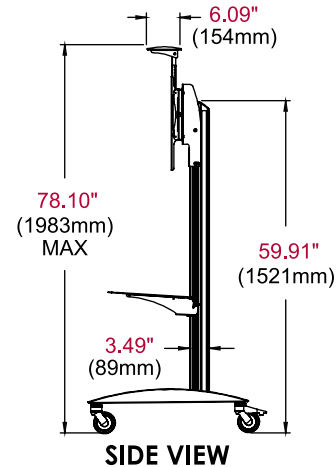

SR555M	SmartMount® Flat Panel Video Conferencing Cart for 40" to 55" Displays

Product Specifications

	DIMENSIONS (W X H X D)	PRODUCT WEIGHT	LOAD CAPACITY	FINISH	AVAILABLE COLORS
SR555M	70.25" x 78.10" x 29.00" (1784 x 1983 x 737mm)	90lb (40.9kg)	75lb (34kg) per display	Textured Powder Coat	Black

Package Specifications

	PACKAGE SIZE (W x H x D)	PACKAGE SHIP WEIGHT	PACKAGE UPC CODE	PACKAGE CONTENTS	UNITS IN PACKAGE
SR555M	47.50" x 7.25" x 38.50" (1207 x 184 x 978mm)	98lb (44.5kg)	735029305057	Assembled base, aluminum column, dual screen universal display adaptor, metal component shelf, camera shelf, (2) swivel casters, (2) locking swivel casters, hardware & instructions	1

Accessories

ACC310: Feet Accessory	ACC-GS1: Tempered Glass Shelf
ACC316: Safety Belt	ACC-LA: Laptop Arm
ACC320: Electrical Outlet Strip with Cord Wrap	ACC-MS: Metal Shelf
ACC-BPR: Bumper Accessory for legs	

All dimensions = inch (mm)

Architect Specifications

The SmartMount® Flat Panel Video Conferencing Cart shall be a Peerless-AV model SR555M and shall be located where indicated on the plans. Assembly and installation shall be done according to instructions provided by the manufacturer.

Visit peerless-av.com to see the complete line of AV solutions from Peerless-AV, including outdoor displays, wireless, kiosks, digital audio, display mounts, projector mounts, carts/stands, and a full assortment of accessories.

Peerless-AV
2300 White Oak Circle
Aurora, IL 60502 USA

(800) 865-2112
(630) 375-5100
Fax: (800) 359-6500

Peerless-AV Europe
Unit 3 Watford Interchange
Colonial Way, Watford
Herts, WD24 4WP
United Kingdom
+44 (0) 1923 200100
Fax: +44 (0) 1923 200101

Peerless-AV de México
Ave de las Industrias 413
Parque Industrial Escobedo
Escobedo, N.L.,
Mexico 66050
+52 (81) 8384-8300
Fax: +52 (81) 8384-8360