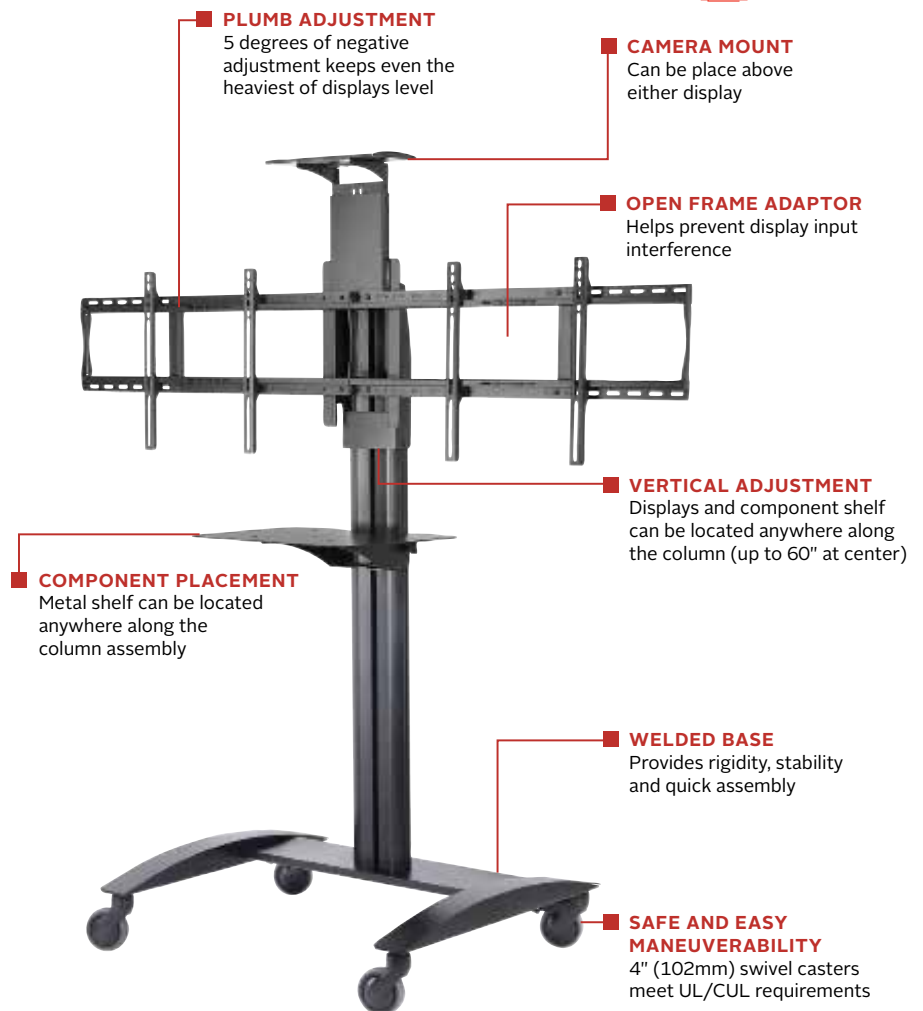

SR555M

Display size
40"-55"

Max load
75lb (34kg)
per display

SMARTMOUNT.

Flat Panel Video Conferencing Cart

FOR TWO 40" TO 55" DISPLAYS

The SR555M SmartMount® Flat Panel Video Conferencing Cart has been designed to include all of the features you may need, making it perfect for any location. The mobility of the cart eliminates the need for multiple video conference systems, lowering your overall system cost. The structure is optimized to hold two 40"-55" displays, providing clear visibility for all participants. The camera locates anywhere above either display, for near perfect eye contact during your meetings. Additionally, the integrated cable management contains and conceals unsightly cables, helping you complete a clean and professional installation.

The mobility of Peerless-AV's video conferencing carts allows mobile video collaboration in your desired location.

Additional Features

- ✓ Display can be located anywhere along the column for perfect viewing height (up to 60" at center)
- ✓ Integrated cable management protects, contains and conceals cables for a clean, professional installation
- ✓ Maneuvers easily on 4" (102mm) swivel casters, two locking
- ✓ Fully welded base structure provides rigidity, stability and quick assembly
- ✓ Textured black powder coat finish helps to hide finger prints and dust
- ✓ Open frame adaptor design to help prevent display component input interference
- ✓ Shelf can be positioned anywhere along the column by simply lifting and repositioning
- ✓ Camera mount can be located anywhere above either display
- ✓ Universal mount fits displays with mounting patterns from 200 x 200mm up to 400 x 400mm

SR555M	SmartMount® Flat Panel Video Conferencing Cart for 40" to 55" Displays
---------------	--

Product Specifications

	DIMENSIONS (W X H X D)	PRODUCT WEIGHT	LOAD CAPACITY	FINISH	AVAILABLE COLORS
SR555M	70.25" x 78.10" x 29.00" (1784 x 1983 x 737mm)	90lb (40.9kg)	75lb (34kg) per display	Textured Powder Coat	Black