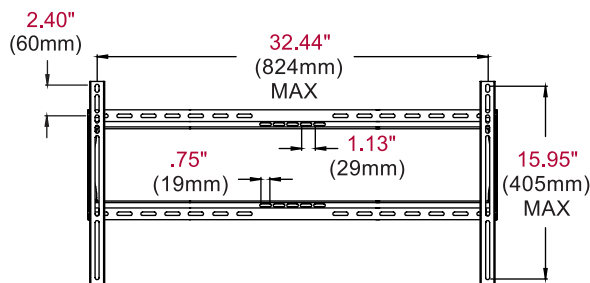

The SF660's design positions the display just 1.20" from the wall, perfect for almost any low-profile application.

Additional Features

- ✓ Universal mount fits displays with mounting patterns up to 824 x 405mm (32.44" W x 15.95" H)
- ✓ Low-profile design holds display only 1.20" (30mm)
- ✓ Up to 0.25" (6mm) of vertical adjustment on each universal display adaptor bracket for post-installation leveling and height adjustment fine-tuning
- ✓ Horizontal display adjustment up to 8.00" (203mm) for centering display on wall
- ✓ Mounts to wood studs, concrete, cinder block or metal studs (metal stud accessory required)
- ✓ Includes all necessary wall and display attachment hardware
- ✓ Integrated security options available
- ✓ Design is UL listed and tested to four times stated load capacity

Product Specifications

	DIMENSIONS (W x H x D)	PRODUCT WEIGHT	LOAD CAPACITY	FINISH	AVAILABLE COLORS
SF660(P)	34.12" x 16.89" x 1.20" (867 x 429 x 30mm)	5.60lb (2.54kg)	200lb (91kg)	Scratch resistant fused epoxy	Semi-gloss black

Package Specifications

	PACKAGE SIZE (W x H x D)	PACKAGE SHIP WEIGHT	PACKAGE UPC CODE	PACKAGE CONTENTS	UNITS IN PACKAGE
SF660(P)	36.41" x 1.57" x 10.71" (925 x 40 x 272mm)	7.60lb (3.45kg)	SF660: 735029235590 SF660P: 735029235620	Wall mount, wall and display installation hardware, installation instructions	1

Accessories

ACC415: Metal Stud Fastener Kit

All dimensions = inch (mm)

WALL PLATE

VERTICAL ADAPTOR

FRONT VIEW

SIDE VIEW

Architect Specifications