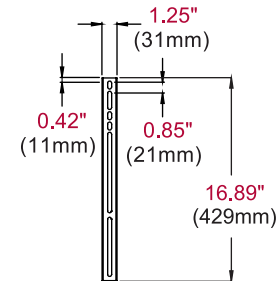

The SF660's design positions the display just 1.20" from the wall, perfect for almost any low-profile application.

Additional Features

- ✓ Universal mount fits displays with mounting patterns up to 824 x 405mm (32.44" W x 15.95" H)
- ✓ Low-profile design holds display only 1.20" (30mm)
- ✓ Up to 0.25" (6mm) of vertical adjustment on each universal display adaptor bracket for post-installation leveling and height adjustment fine-tuning
- ✓ Horizontal display adjustment up to 8.00" (203mm) for centering display on wall
- ✓ Mounts to wood studs, concrete, cinder block or metal studs (metal stud accessory required)
- ✓ Includes all necessary wall and display attachment hardware
- ✓ Integrated security options available
- ✓ Design is UL listed and tested to four times stated load capacity

Product Specifications

	DIMENSIONS (W x H x D)	PRODUCT WEIGHT	LOAD CAPACITY	FINISH	AVAILABLE COLORS
SF660(P)	34.12" x 16.89" x 1.20" (867 x 429 x 30mm)	5.60lb (2.54kg)	200lb (91kg)	Scratch resistant fused epoxy	Semi-gloss black

Package Specifications

	PACKAGE SIZE (W x H x D)	PACKAGE SHIP WEIGHT	PACKAGE UPC CODE	PACKAGE CONTENTS	UNITS IN PACKAGE
SF660(P)	36.41" x 1.57" x 10.71" (925 x 40 x 272mm)	7.60lb (3.45kg)	SF660: 735029235590 SF660P: 735029235620	Wall mount, wall and display installation hardware, installation instructions	1

Accessories

ACC415: Metal Stud Fastener Kit

All dimensions = inch (mm)

WALL PLATE

VERTICAL ADAPTOR

FRONT VIEW

SIDE VIEW

Architect Specifications