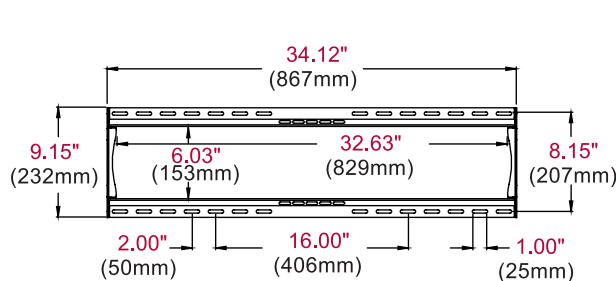

Model Numbers

WARRANTY: Limited 5-year

SF660P	SmartMount® Universal Flat Wall Mount for 39" to 80" Displays - standard models
SF660	SmartMount® Universal Flat Wall Mount for 39" to 80" Displays - security models

Product Specifications

	DIMENSIONS (W x H x D)	PRODUCT WEIGHT	LOAD CAPACITY	FINISH	AVAILABLE COLORS
SF660(P)	34.12" x 16.89" x 1.20" (867 x 429 x 30mm)	5.60lb (2.54kg)	200lb (91kg)	Scratch resistant fused epoxy	Semi-gloss black

Package Specifications

	PACKAGE SIZE (W x H x D)	PACKAGE SHIP WEIGHT	PACKAGE UPC CODE	PACKAGE CONTENTS	UNITS IN PACKAGE
SF660(P)	36.41" x 1.57" x 10.71" (925 x 40 x 272mm)	7.60lb (3.45kg)	SF660: 735029235590 SF660P: 735029235620	Wall mount, wall and display installation hardware, installation instructions	1

Accessories

ACC415: Metal Stud Fastener Kit

All dimensions = inch (mm)

WALL PLATE