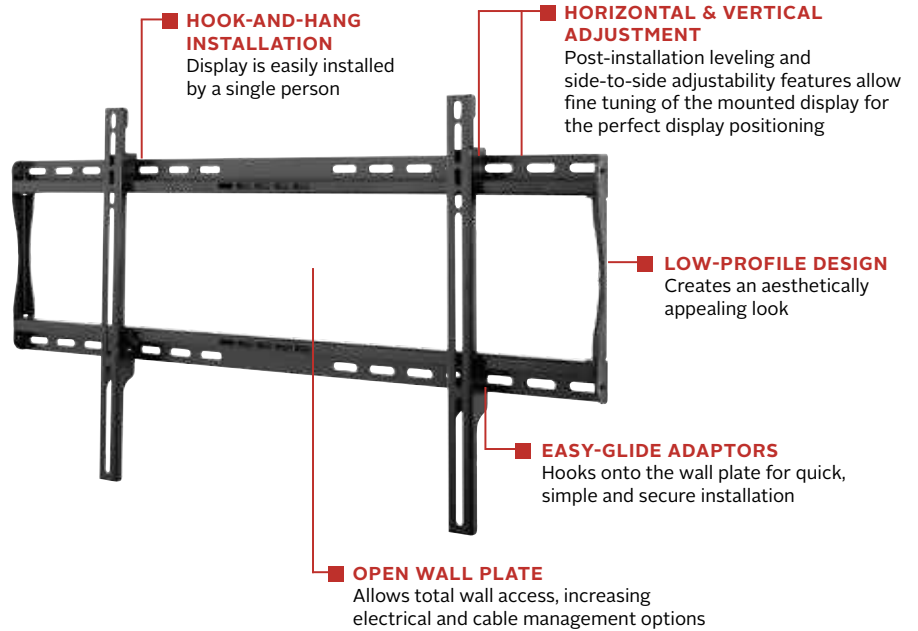

SF660(P)

Display size
39"- 80"

Max load
200lb (91kg)

SMARTMOUNT.

Universal Flat Wall Mount

FOR 39" TO 80" DISPLAYS

The SmartMount® Universal Flat Wall Mount series offers the most versatile installation features and mounting options. Horizontal and vertical adjustment abilities allow for post installation leveling and side-to-side positioning, making it easier than ever to find the perfect TV position. The SF660(P) models' low-profile design offers the sleek, aesthetically pleasing look to fit into any décor. Security screws provided in the SF660 models deter tampering and theft. The open wall plate design offers total wall access, increasing the electrical and cable management options. The display can now simply be installed by a single person with the Hook-and-Hang™ system. The Easy-Glide™ adaptors hook onto the wall plate for an overall quick, simple, and secure installation.

The SF660's design positions the display just 1.20" from the wall, perfect for almost any low-profile application.

Additional Features

- ✓ Universal mount fits displays with mounting patterns up to 824 x 405mm (32.44" W x 15.95" H)
- ✓ Low-profile design holds display only 1.20" (30mm)
- ✓ Up to 0.25" (6mm) of vertical adjustment on each universal display adaptor bracket for post-installation leveling and height adjustment fine-tuning
- ✓ Horizontal display adjustment up to 8.00" (203mm) for centering display on wall
- ✓ Mounts to wood studs, concrete, cinder block or metal studs (metal stud accessory required)
- ✓ Includes all necessary wall and display attachment hardware
- ✓ Integrated security options available
- ✓ Design is UL listed and tested to four times stated load capacity

Low-profile design for a sleek, yet compact installation

Comes in color packaging with included installation hardware and easy to follow instructions.

Please visit peerless-av.com/en-us/patents for patent information.