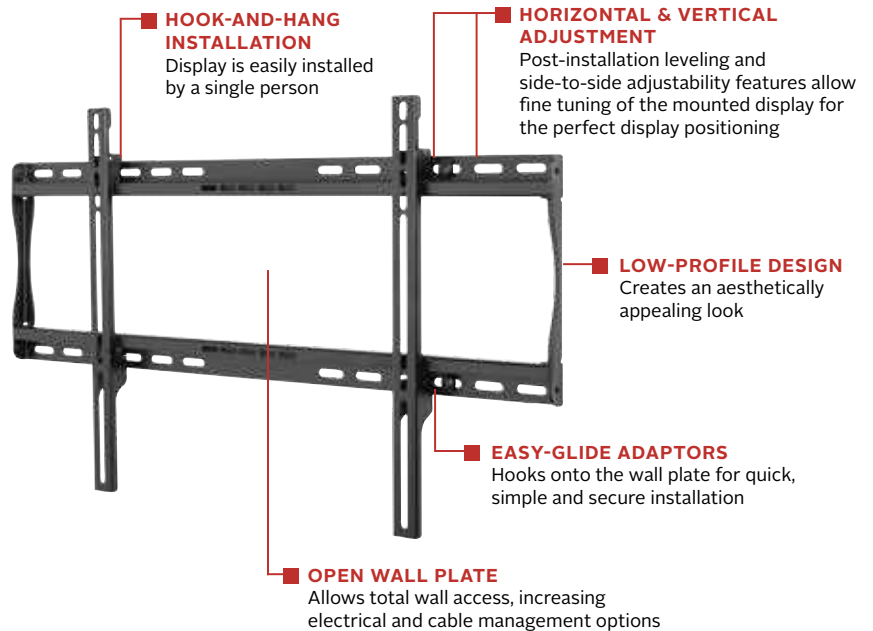

SF650(P)

Display size
39"- 75"

Max load
175lb (79kg)

SMARTMOUNT.

Universal Flat Wall Mount

FOR 39" TO 75" DISPLAYS

The SmartMount® Universal Flat Wall Mount series offers the most versatile installation features and mounting options. Horizontal and vertical adjustment abilities allow for post installation leveling and side-to-side positioning, making it easier than ever to find the perfect TV position. The SF650(P) models' low-profile design offers the sleek, aesthetically pleasing look to fit into any décor. Security screws provided in the SF650 models deter tampering and theft. The open wall plate design offers total wall access, increasing the electrical and cable management options. The display can now simply be installed by a single person with the Hook-and-Hang™ system. The Easy-Glide™ adaptors hook onto the wall plate for an overall quick, simple, and secure installation.

The SF650's design positions the display just 1.20" from the wall, perfect for almost any low-profile application.

Additional Features

- ✓ Universal mount fits displays with mounting patterns up to 742 x 405mm (29.21" W x 15.95" H)
- ✓ Low-profile design holds display only 1.20" (30mm)
- ✓ Up to 0.25" (6mm) of vertical adjustment on each universal display adaptor bracket for post-installation leveling and height adjustment fine-tuning
- ✓ Horizontal display adjustment up to 8.00" (203mm) for centering display on wall
- ✓ Mounts to wood studs, concrete, cinder block or metal studs (metal stud accessory required)
- ✓ Includes all necessary wall and display attachment hardware
- ✓ Integrated security options available
- ✓ Design is UL listed and tested to four times stated load capacity

Low-profile design for a sleek, yet compact installation

Comes in color packaging with included installation hardware and easy to follow instructions.

Please visit peerless-av.com/en-us/patents for patent information.