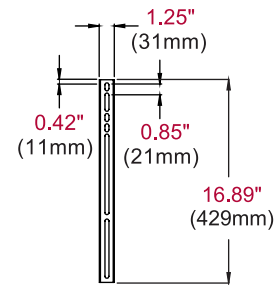

The SF650's design positions the display just 1.20" from the wall, perfect for almost any low-profile application.

Additional Features

- ✓ Universal mount fits displays with mounting patterns up to 742 x 405mm (29.21" W x 15.95" H)
- ✓ Low-profile design holds display only 1.20" (30mm)
- ✓ Up to 0.25" (6mm) of vertical adjustment on each universal display adaptor bracket for post-installation leveling and height adjustment fine-tuning
- ✓ Horizontal display adjustment up to 8.00" (203mm) for centering display on wall
- ✓ Mounts to wood studs, concrete, cinder block or metal studs (metal stud accessory required)
- ✓ Includes all necessary wall and display attachment hardware
- ✓ Integrated security options available
- ✓ Design is UL listed and tested to four times stated load capacity

Product Specifications

	DIMENSIONS (W x H x D)	PRODUCT WEIGHT	LOAD CAPACITY	FINISH	AVAILABLE COLORS
SF650(P)	30.87" x 16.89" x 1.20" (784 x 429 x 30mm)	5.30lb (2.40kg)	175lb (79kg)	Scratch resistant fused epoxy	Semi-gloss black

Package Specifications

	PACKAGE SIZE (W x H x D)	PACKAGE SHIP WEIGHT	PACKAGE UPC CODE	PACKAGE CONTENTS	UNITS IN PACKAGE
SF650(P)	33.19" x 1.57" x 10.71" (843 x 40 x 272mm)	7.15lb (3.24kg)	SF650: 735029250340 SF650P: 735029250364	Wall mount, wall and display installation hardware, installation instructions	1

Accessories

ACC415: Metal Stud Fastener Kit

All dimensions = inch (mm)

WALL PLATE

VERTICAL ADAPTOR

FRONT VIEW

SIDE VIEW

Architect Specifications