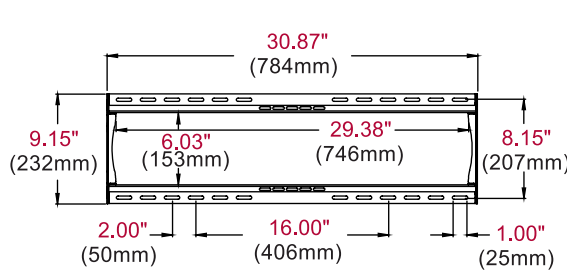

The SF650's design positions the display just 1.20" from the wall, perfect for almost any low-profile application.

Additional Features

- ✓ Universal mount fits displays with mounting patterns up to 742 x 405mm (29.21" W x 15.95" H)
- ✓ Low-profile design holds display only 1.20" (30mm)
- ✓ Up to 0.25" (6mm) of vertical adjustment on each universal display adaptor bracket for post-installation leveling and height adjustment fine-tuning
- ✓ Horizontal display adjustment up to 8.00" (203mm) for centering display on wall
- ✓ Mounts to wood studs, concrete, cinder block or metal studs (metal stud accessory required)
- ✓ Includes all necessary wall and display attachment hardware
- ✓ Integrated security options available
- ✓ Design is UL listed and tested to four times stated load capacity

Product Specifications

	DIMENSIONS (W x H x D)	PRODUCT WEIGHT	LOAD CAPACITY	FINISH	AVAILABLE COLORS
SF650(P)	30.87" x 16.89" x 1.20" (784 x 429 x 30mm)	5.30lb (2.40kg)	175lb (79kg)	Scratch resistant fused epoxy	Semi-gloss black

Package Specifications

	PACKAGE SIZE (W x H x D)	PACKAGE SHIP WEIGHT	PACKAGE UPC CODE	PACKAGE CONTENTS	UNITS IN PACKAGE
SF650(P)	33.19" x 1.57" x 10.71" (843 x 40 x 272mm)	7.15lb (3.24kg)	SF650: 735029250340 SF650P: 735029250364	Wall mount, wall and display installation hardware, installation instructions	1

Accessories

ACC415: Metal Stud Fastener Kit

All dimensions = inch (mm)

WALL PLATE

VERTICAL ADAPTOR

FRONT VIEW

SIDE VIEW

Architect Specifications