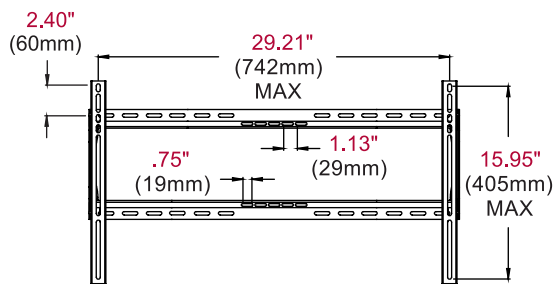

The SF650's design positions the display just 1.20" from the wall, perfect for almost any low-profile application.

Additional Features

- ✓ Universal mount fits displays with mounting patterns up to 742 x 405mm (29.21" W x 15.95" H)
- ✓ Low-profile design holds display only 1.20" (30mm)
- ✓ Up to 0.25" (6mm) of vertical adjustment on each universal display adaptor bracket for post-installation leveling and height adjustment fine-tuning
- ✓ Horizontal display adjustment up to 8.00" (203mm) for centering display on wall
- ✓ Mounts to wood studs, concrete, cinder block or metal studs (metal stud accessory required)
- ✓ Includes all necessary wall and display attachment hardware
- ✓ Integrated security options available
- ✓ Design is UL listed and tested to four times stated load capacity

Product Specifications

	DIMENSIONS (W x H x D)	PRODUCT WEIGHT	LOAD CAPACITY	FINISH	AVAILABLE COLORS
SF650(P)	30.87" x 16.89" x 1.20" (784 x 429 x 30mm)	5.30lb (2.40kg)	175lb (79kg)	Scratch resistant fused epoxy	Semi-gloss black

Package Specifications

	PACKAGE SIZE (W x H x D)	PACKAGE SHIP WEIGHT	PACKAGE UPC CODE	PACKAGE CONTENTS	UNITS IN PACKAGE
SF650(P)	33.19" x 1.57" x 10.71" (843 x 40 x 272mm)	7.15lb (3.24kg)	SF650: 735029250340 SF650P: 735029250364	Wall mount, wall and display installation hardware, installation instructions	1

Accessories

ACC415: Metal Stud Fastener Kit

All dimensions = inch (mm)

WALL PLATE

VERTICAL ADAPTOR

FRONT VIEW

SIDE VIEW

Architect Specifications