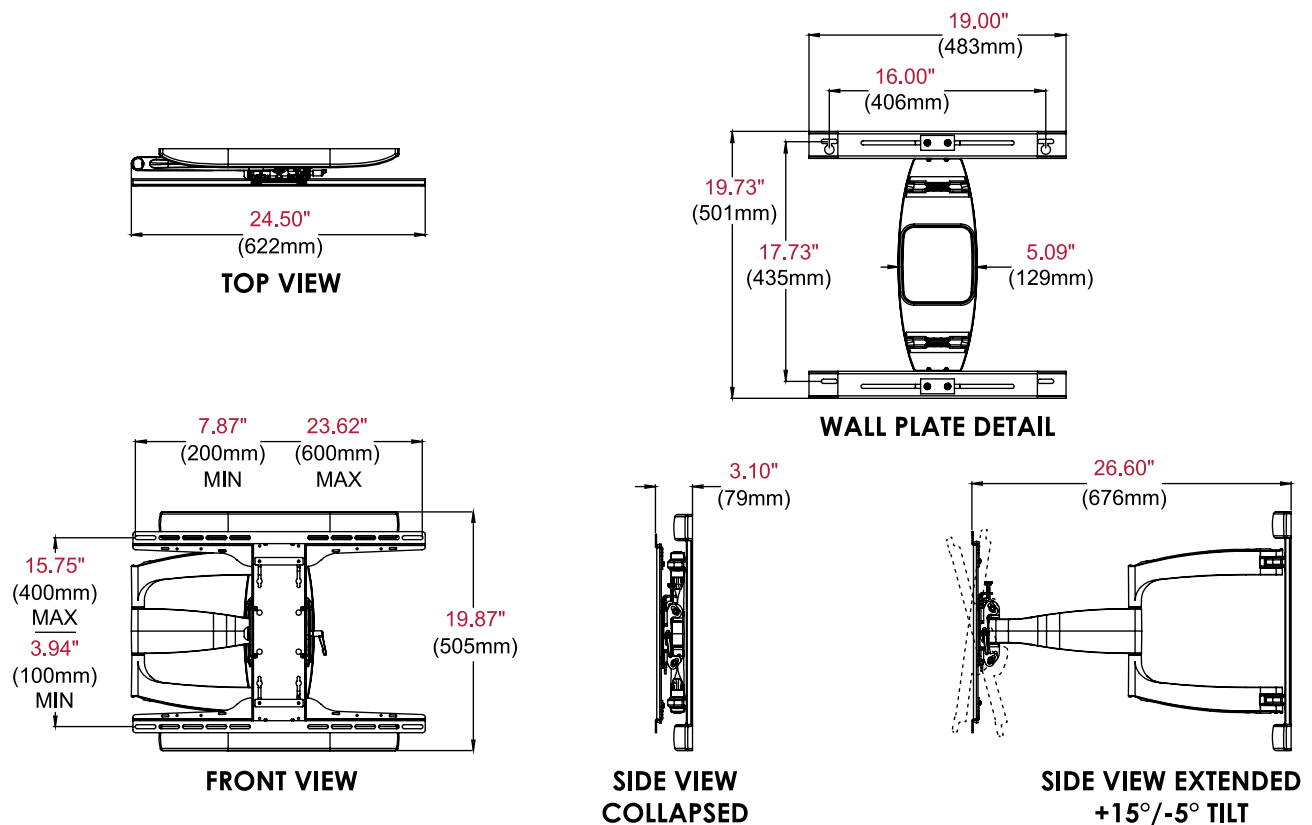

SA761PU	SmartMount® Articulating Wall Arm for 39" to 75" Displays

Product Specifications

	DIMENSIONS (W x H x D)	PRODUCT WEIGHT	LOAD CAPACITY	FINISH	AVAILABLE COLORS
SA761PU	24.50" x 19.87" x 3.10"-26.60" (622 x 505 x 79-676mm)	24.5lb (11.1kg)	125lb (57kg)	Scratch resistant fused epoxy	Semi-gloss black

Package Specifications

	PACKAGE SIZE (W x H x D)	PACKAGE SHIP WEIGHT	PACKAGE UPC CODE	PACKAGE CONTENTS	UNITS IN PACKAGE
SA761PU	40.75" x 23.75" x 4.75" (1035 x 603 x 121mm)	33.6lb (15.2kg)	00735029266587	Wall mount, wall and display installation hardware, installation instructions	1

Accessories

- **ACCXT400:** Recessed Power Outlet with Low Voltage In-Wall Cable Routing
- **IBA4-W:** Easy Mount Recessed Low Voltage Cable Plate
- **IBA5-W:** Recessed Low Voltage Media Plate with Duplex Surge Suppressor
- **WSP756:** Metal Stud Wall Plate

All dimensions = inch (mm)

Architect Specifications

The Smartmount® Articulating Wall Arm shall be a Peerless-AV model SA761PU and shall be located where indicated on the plans. Assembly and installation shall be done according to instructions provided by the manufacturer.

Visit peerless-av.com to see the complete line of AV solutions from Peerless-AV, including outdoor displays, wireless, kiosks, digital audio, display mounts, projector mounts, carts/stands, and a full assortment of accessories.

Peerless-AV
2300 White Oak Circle
Aurora, IL 60502 USA
(800) 865-2112
(630) 375-5100
Fax: (800) 359-6500

Peerless-AV Europe
Unit 3 Watford Interchange
Colonial Way, Watford
Herts, WD24 4WP
United Kingdom
+44 (0) 1923 200100
Fax: +44 (0) 1923 200101

Peerless-AV de México
Ave de las Industrias 413
Parque Industrial Escobedo
Escobedo, N.L.,
Mexico 66050
+52 (81) 8384-8300
Fax: +52 (81) 8384-8360