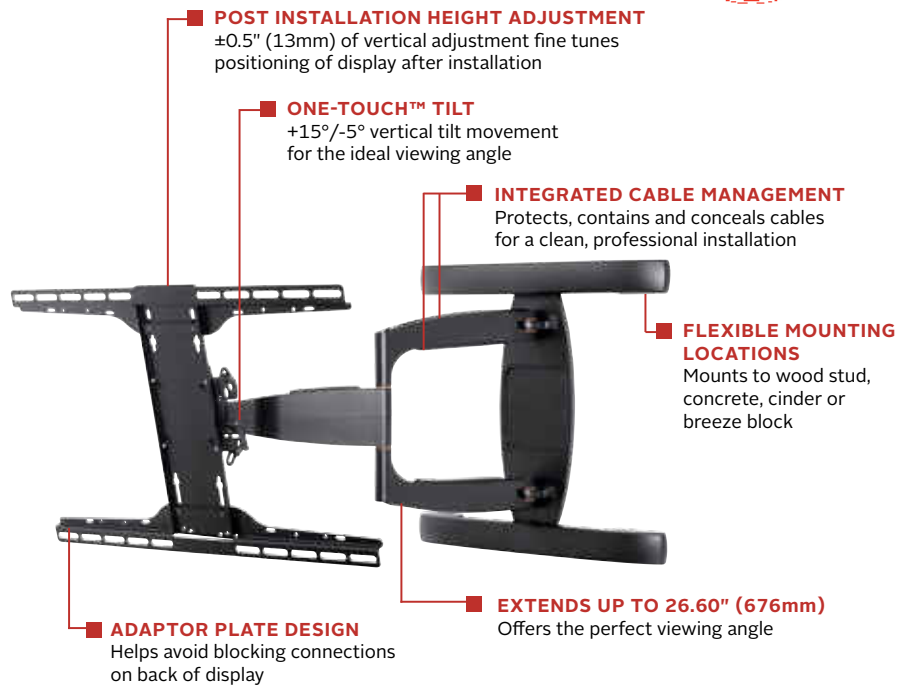

SA761PU

Display size
39"- 75"

Max load
125lb (57kg)

SMARTMOUNT

Articulating Wall Arm

FOR 39" TO 75" DISPLAYS

The SmartMount® Articulating Wall Arm series offers the most versatile installation features and mounting options. The I-Shaped Adaptor plate's innovative design helps avoid blocking connections on back of display. Vertical adjustment ability allows for post installation leveling, making it easier than ever to find the perfect display position. With SA761PU, extend the display up to 26.60" (676mm) or fully-retract it to just 3.10" (79mm) from the wall for the perfect viewing position. The display can now simply be installed by a single person with the Hook-and-Hang™ system. One-Touch™ tilt technology offers +15°/-5° vertical tilt movement for the ideal viewing angle. Integrated cable management protects, contains and conceals cables for a clean installation.

Full-motion capabilities allow you to swivel, tilt, extend or retract your display for the perfect viewing angle.

Additional Features

- ✓ Retracts to hold display just 3.10" (79mm) from the wall
- ✓ ±90° of pivot allows for perfect display positioning
- ✓ Easy leveling ±5° after display installation
- ✓ Quick and easy, Hook-and-Hang™ one-person installation
- ✓ The I-Shaped Adaptor plate's innovative design helps avoid blocking connections on back of display
- ✓ Universal mount fits displays with mounting patterns 200 x 100 to 600 x 400mm
- ✓ Landscape or portrait mounting options increases display versatility
- ✓ Stylish wall plate covers create a finished look and are easy to install and remove
- ✓ Open wall plate design increases electrical and cable management options
- ✓ Removable cover for wall plate knockout included
- ✓ Includes all necessary wall and display attachment hardware
- ✓ Design is UL listed and tested to four times stated load capacity