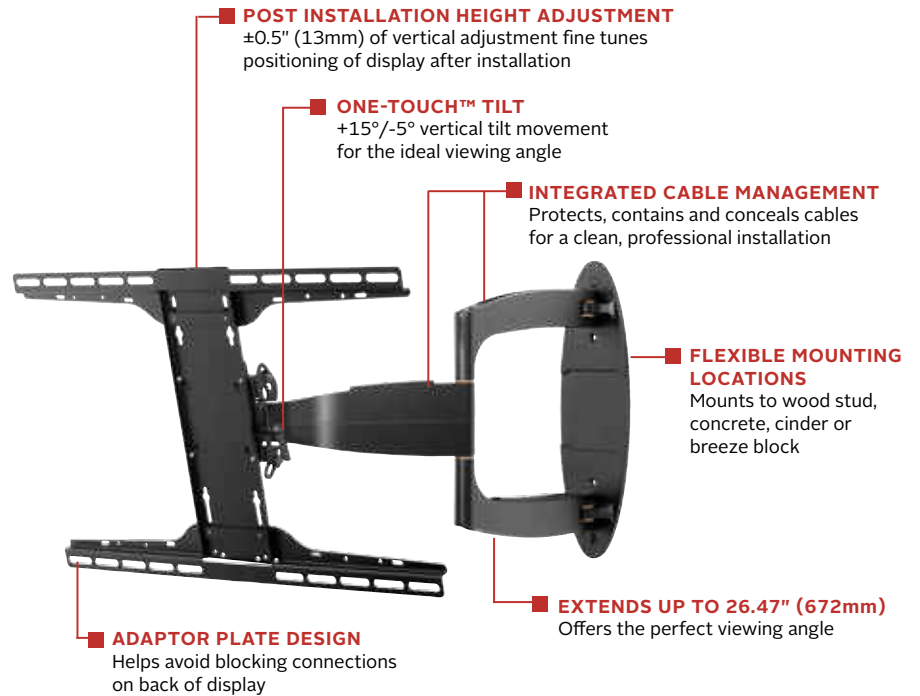

SA752PU

Display size
37"- 55"

Max load
90lb (41kg)

SMARTMOUNT

Articulating Wall Arm

FOR 37" TO 55" DISPLAYS

The SmartMount® Articulating Wall Arm series offers the most versatile installation features and mounting options. The I-Shaped Adaptor plate's innovative design helps avoid blocking connections on back of display. Vertical adjustment ability allows for post installation leveling, making it easier than ever to find the perfect display position. With SA752PU, extend the display up to 26.47" (672mm) or fully-retract it to just 2.97" (75mm) from the wall for the perfect viewing position. The display can now simply be installed by a single person with the Hook-and-Hang™ system. One-Touch™ tilt technology offers +15°/-5° vertical tilt movement for the ideal viewing angle. Integrated cable management protects, contains and conceals cables for a clean installation.

Full-motion capabilities allow you to swivel, tilt, extend or retract your display for the perfect viewing angle.

Additional Features

- ✓ Retracts to hold display just 2.97" (75mm) from the wall
- ✓ ±90° of pivot allows for perfect display positioning
- ✓ Easy leveling ±5° after display installation
- ✓ Quick and easy, Hook-and-Hang™ one-person installation
- ✓ The I-Shaped Adaptor plate's innovative design helps avoid blocking connections on back of display
- ✓ Universal mount fits displays with mounting patterns 200 x 100 to 600 x 400mm
- ✓ Landscape or portrait mounting options increases display versatility
- ✓ Single stud wall plate design increases electrical and cable management options
- ✓ Includes all necessary wall and display attachment hardware
- ✓ Design is UL listed and tested to four times stated load capacity

Swivel, tilt, extend or retract the display for the perfect viewing angle

Integrated cable management keeps cords and cables out of the way

Comes in color packaging with included installation hardware and easy to follow instructions.