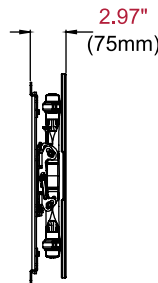

SA752PU

Display size
37"- 55"

Max load
90lb (41kg)

SMARTMOUNT

Articulating Wall Arm

FOR 37" TO 55" DISPLAYS

The SmartMount® Articulating Wall Arm series offers the most versatile installation features and mounting options. The I-Shaped Adaptor plate's innovative design helps avoid blocking connections on back of display. Vertical adjustment ability allows for post installation leveling, making it easier than ever to find the perfect display position. With SA752PU, extend the display up to 26.47" (672mm) or fully-retract it to just 2.97" (75mm) from the wall for the perfect viewing position. The display can now simply be installed by a single person with the Hook-and-Hang™ system. One-Touch™ tilt technology offers +15°/-5° vertical tilt movement for the ideal viewing angle. Integrated cable management protects, contains and conceals cables for a clean installation.

Product Specifications

	DIMENSIONS (W x H x D)	PRODUCT WEIGHT	LOAD CAPACITY	FINISH	AVAILABLE COLORS
SA752PU	24.50" x 17.46" x 2.97"-26.47" (622 x 444 x 75-672mm)	17.9lb (8.1kg)	90lb (41kg)	Scratch resistant fused epoxy	Semi-gloss black

Package Specifications

	PACKAGE SIZE (W x H x D)	PACKAGE SHIP WEIGHT	PACKAGE UPC CODE	PACKAGE CONTENTS	UNITS IN PACKAGE
SA752PU	29.25" x 19.00" x 4.25" (743 x 483 x 108mm)	22.7lb (10.3kg)	735029266563	Wall mount, wall and display installation hardware, installation instructions	1

All dimensions = inch (mm)

TOP VIEW

WALL PLATE DETAIL

FRONT VIEW

SIDE VIEW COLLAPSED

SIDE VIEW EXTENDED +15°/-5° TILT

Architect Specifications

The Smartmount® Articulating Wall Arm shall be a Peerless-AV model SA752PU and shall be located where indicated on the plans. Assembly and installation shall be done according to instructions provided by the manufacturer.