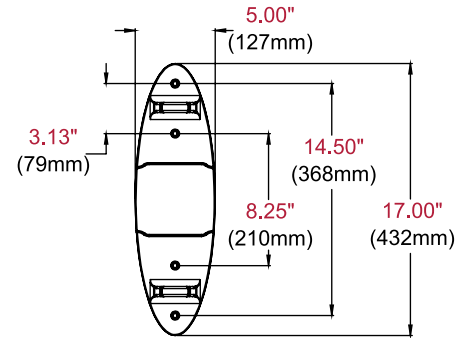

SA752PU

Display size
37"- 55"

Max load
90lb (41kg)

SMARTMOUNT

Articulating Wall Arm

FOR 37" TO 55" DISPLAYS

The SmartMount® Articulating Wall Arm series offers the most versatile installation features and mounting options. The I-Shaped Adaptor plate's innovative design helps avoid blocking connections on back of display. Vertical adjustment ability allows for post installation leveling, making it easier than ever to find the perfect display position. With SA752PU, extend the display up to 26.47" (672mm) or fully-retract it to just 2.97" (75mm) from the wall for the perfect viewing position. The display can now simply be installed by a single person with the Hook-and-Hang™ system. One-Touch™ tilt technology offers +15°/-5° vertical tilt movement for the ideal viewing angle. Integrated cable management protects, contains and conceals cables for a clean installation.

Product Specifications

	DIMENSIONS (W x H x D)	PRODUCT WEIGHT	LOAD CAPACITY	FINISH	AVAILABLE COLORS
SA752PU	24.50" x 17.46" x 2.97"-26.47" (622 x 444 x 75-672mm)	17.9lb (8.1kg)	90lb (41kg)	Scratch resistant fused epoxy	Semi-gloss black

Package Specifications

	PACKAGE SIZE (W x H x D)	PACKAGE SHIP WEIGHT	PACKAGE UPC CODE	PACKAGE CONTENTS	UNITS IN PACKAGE
SA752PU	29.25" x 19.00" x 4.25" (743 x 483 x 108mm)	22.7lb (10.3kg)	735029266563	Wall mount, wall and display installation hardware, installation instructions	1

All dimensions = inch (mm)

TOP VIEW

WALL PLATE DETAIL

FRONT VIEW

SIDE VIEW COLLAPSED

SIDE VIEW EXTENDED +15°/-5° TILT

Architect Specifications

The Smartmount® Articulating Wall Arm shall be a Peerless-AV model SA752PU and shall be located where indicated on the plans. Assembly and installation shall be done according to instructions provided by the manufacturer.