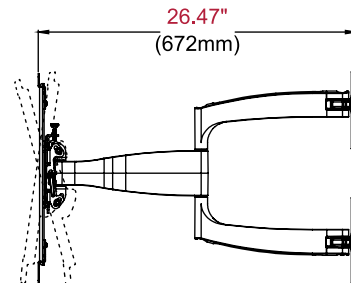

Product Specifications

	DIMENSIONS (W x H x D)	PRODUCT WEIGHT	LOAD CAPACITY	FINISH	AVAILABLE COLORS
SA752PU	24.50" x 17.46" x 2.97"-26.47" (622 x 444 x 75-672mm)	17.9lb (8.1kg)	90lb (41kg)	Scratch resistant fused epoxy	Semi-gloss black

Package Specifications

	PACKAGE SIZE (W x H x D)	PACKAGE SHIP WEIGHT	PACKAGE UPC CODE	PACKAGE CONTENTS	UNITS IN PACKAGE
SA752PU	29.25" x 19.00" x 4.25" (743 x 483 x 108mm)	22.7lb (10.3kg)	735029266563	Wall mount, wall and display installation hardware, installation instructions	1

All dimensions = inch (mm)

TOP VIEW

WALL PLATE DETAIL

FRONT VIEW

SIDE VIEW COLLAPSED

SIDE VIEW EXTENDED +15°/-5° TILT

Architect Specifications

The Smartmount® Articulating Wall Arm shall be a Peerless-AV model SA752PU and shall be located where indicated on the plans. Assembly and installation shall be done according to instructions provided by the manufacturer.