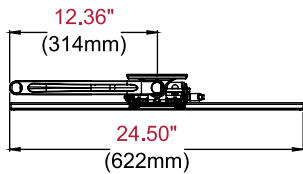

SA752PU	SmartMount® Articulating Wall Arm for 37" to 55" Displays

Product Specifications

	DIMENSIONS (W x H x D)	PRODUCT WEIGHT	LOAD CAPACITY	FINISH	AVAILABLE COLORS
SA752PU	24.50" x 17.46" x 2.97"-26.47" (622 x 444 x 75-672mm)	17.9lb (8.1kg)	90lb (41kg)	Scratch resistant fused epoxy	Semi-gloss black

Package Specifications

	PACKAGE SIZE (W x H x D)	PACKAGE SHIP WEIGHT	PACKAGE UPC CODE	PACKAGE CONTENTS	UNITS IN PACKAGE
SA752PU	29.25" x 19.00" x 4.25" (743 x 483 x 108mm)	22.7lb (10.3kg)	735029266563	Wall mount, wall and display installation hardware, installation instructions	1

Accessories

- **ACCXT400:** Recessed Power Outlet with Low Voltage In-Wall Cable Routing
- **IBA4-W:** Easy Mount Recessed Low Voltage Cable Plate
- **IBA5-W:** Recessed Low Voltage Media Plate with Duplex Surge Suppressor
- **WSP756:** Metal Stud Wall Plate

All dimensions = inch (mm)

TOP VIEW