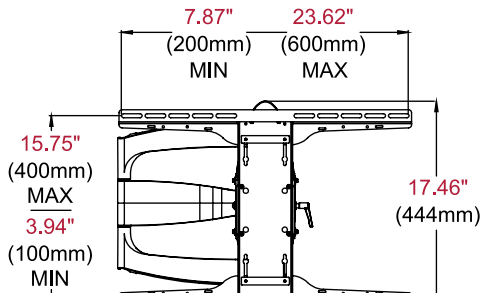

Product Specifications

	DIMENSIONS (W x H x D)	PRODUCT WEIGHT	LOAD CAPACITY	FINISH	AVAILABLE COLORS
SA752PU	24.50" x 17.46" x 2.97"-26.47" (622 x 444 x 75-672mm)	17.9lb (8.1kg)	90lb (41kg)	Scratch resistant fused epoxy	Semi-gloss black

Package Specifications

	PACKAGE SIZE (W x H x D)	PACKAGE SHIP WEIGHT	PACKAGE UPC CODE	PACKAGE CONTENTS	UNITS IN PACKAGE
SA752PU	29.25" x 19.00" x 4.25" (743 x 483 x 108mm)	22.7lb (10.3kg)	735029266563	Wall mount, wall and display installation hardware, installation instructions	1

All dimensions = inch (mm)

TOP VIEW

WALL PLATE DETAIL

FRONT VIEW

SIDE VIEW COLLAPSED

SIDE VIEW EXTENDED +15°/-5° TILT

Architect Specifications

The Smartmount® Articulating Wall Arm shall be a Peerless-AV model SA752PU and shall be located where indicated on the plans. Assembly and installation shall be done according to instructions provided by the manufacturer.