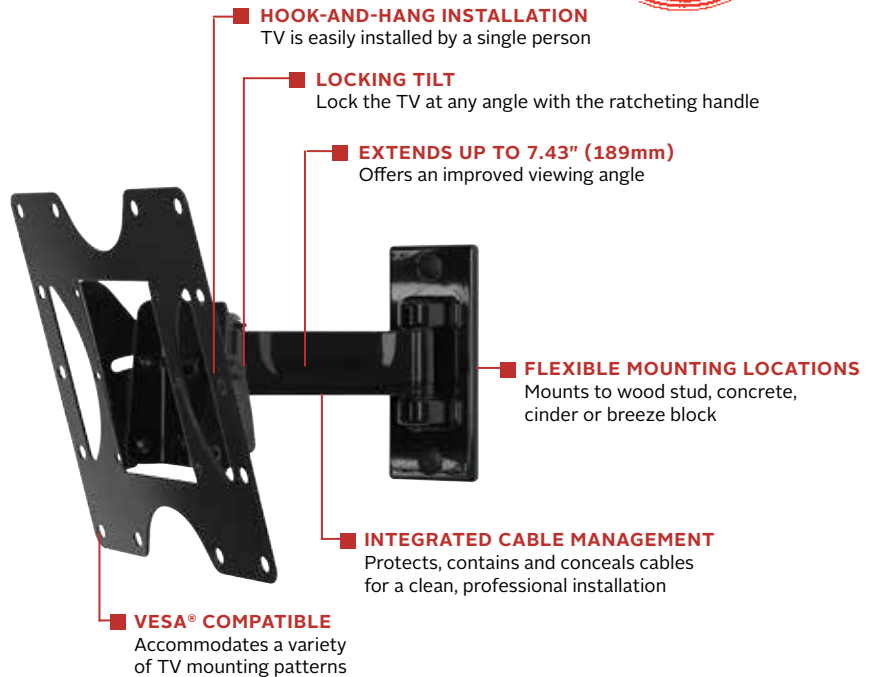

PP740

Display size
22"-40"

Max load
80lb (36kg)

PARAMOUNT™ Pivot Wall Mount

FOR 22" TO 40" DISPLAYS

The Paramount™ series wall mounts provide versatile and multi-functional features. With PP740, extend the display up to 7.43" (189mm) or fully-retract it to just 2.78" (70mm) from the wall for an improved viewing angle. The Hook-and-Hang™ system offers easy, one-person installation of the display. A ratcheting handle provides locking tilt capability for quick adjustments to the amount of tilt, reducing glare and optimizing the viewing angle. Integrated cable management protects, contains and conceals cables for a clean installation.

The Pivoting Wall Mount extends, turns and tilts for improved viewing position.

Additional Features

- ✓ Extends 7.43" (189mm) from the wall
- ✓ Retracts to 2.78" (70mm) to save space
- ✓ +15/-5° of tilt for optimal viewing angles
- ✓ ±5° of roll for post installation display leveling
- ✓ Up to ±90° of pivot
- ✓ VESA® 100, 200 x 100, 200 x 200mm compliant
- ✓ Design is UL listed and tested to four times stated load capacity

Extend, turn, tilt, or retract the display for an improved viewing angle

Comes in color packaging with included installation hardware and easy to follow instructions.

Please visit peerless-av.com/en-us/patents for patent information.

Accessories

- WSP700/701:** Metal Stud Wall Plates for 16"/24" Center Metal Studs
- ACC4X4:** VESA® 400 x 400mm Adaptor Plate

All dimensions = inch (mm)

TOP VIEW

WALL PLATE DETAIL

FRONT VIEW

SIDE VIEW COLLAPSED