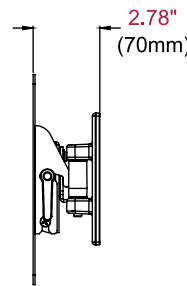

The Pivoting Wall Mount extends, turns and tilts for improved viewing position.

Additional Features

- ✓ Extends 7.43" (189mm) from the wall
- ✓ Retracts to 2.78" (70mm) to save space
- ✓ +15/-5° of tilt for optimal viewing angles
- ✓ ±5° of roll for post installation display leveling
- ✓ Up to ±90° of pivot
- ✓ VESA® 100, 200 x 100, 200 x 200mm compliant
- ✓ Design is UL listed and tested to four times stated load capacity

info@peerless-av.com
peerless-av.com

peerless-AV®

| | |
|--------------|---|
| PP740 | Paramount™ Pivot Wall Mount for 22" to 40" Displays |
|--------------|---|

Product Specifications

| | DIMENSIONS (W x H x D) | PRODUCT WEIGHT | LOAD CAPACITY | FINISH | AVAILABLE COLORS |
|--------------|--|-----------------|---------------|-------------------------------|------------------|
| PP740 | 10.14" x 8.74" x 2.78"-7.43" (258 x 222 x 70-189mm) | 2.75lb (1.25kg) | 80lb (36kg) | Scratch resistant fused epoxy | Gloss black |

Package Specifications

| | PACKAGE SIZE (W x H x D) | PACKAGE SHIP WEIGHT | PACKAGE UPC CODE | PACKAGE CONTENTS | UNITS IN PACKAGE |
|--------------|---|---------------------|------------------|---|------------------|
| PP740 | 10.04" x 2.95" x 12.76" (255 x 75 x 324mm) | 4.10lb (1.86kg) | 735029256113 | Wall mount, wall and display installation hardware, installation instructions | 1 |

Accessories

- WSP700/701:** Metal Stud Wall Plates for 16"/24" Center Metal Studs
- ACC4X4:** VESA® 400 x 400mm Adaptor Plate

All dimensions = inch (mm)

TOP VIEW

WALL PLATE DETAIL

FRONT VIEW

SIDE VIEW COLLAPSED