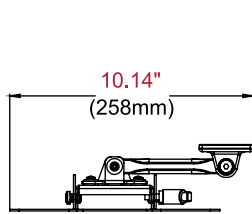

PP740	Paramount™ Pivot Wall Mount for 22" to 40" Displays

Product Specifications

	DIMENSIONS (W x H x D)	PRODUCT WEIGHT	LOAD CAPACITY	FINISH	AVAILABLE COLORS
PP740	10.14" x 8.74" x 2.78"-7.43" (258 x 222 x 70-189mm)	2.75lb (1.25kg)	80lb (36kg)	Scratch resistant fused epoxy	Gloss black

Package Specifications

	PACKAGE SIZE (W x H x D)	PACKAGE SHIP WEIGHT	PACKAGE UPC CODE	PACKAGE CONTENTS	UNITS IN PACKAGE
PP740	10.04" x 2.95" x 12.76" (255 x 75 x 324mm)	4.10lb (1.86kg)	735029256113	Wall mount, wall and display installation hardware, installation instructions	1

Accessories

- **WSP700/701:** Metal Stud Wall Plates for 16"/24" Center Metal Studs
- **ACC4X4:** VESA® 400 x 400mm Adaptor Plate

All dimensions = inch (mm)

TOP VIEW