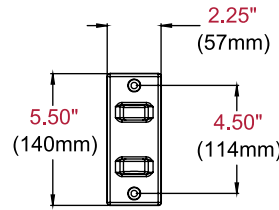

The Pivoting Wall Mount extends, turns and tilts for improved viewing position.

Additional Features

- ✓ Extends 7.43" (189mm) from the wall
- ✓ Retracts to 2.78" (70mm) to save space
- ✓ +15/-5° of tilt for optimal viewing angles
- ✓ ±5° of roll for post installation display leveling
- ✓ Up to ±90° of pivot
- ✓ VESA® 100, 200 x 100, 200 x 200mm compliant
- ✓ Design is UL listed and tested to four times stated load capacity

info@peerless-av.com
peerless-av.com

peerless-AV®

| | |
|--------------|---|
| PP740 | Paramount™ Pivot Wall Mount for 22" to 40" Displays |
|--------------|---|

Product Specifications

| | DIMENSIONS (W x H x D) | PRODUCT WEIGHT | LOAD CAPACITY | FINISH | AVAILABLE COLORS |
|--------------|--|-----------------|---------------|-------------------------------|------------------|
| PP740 | 10.14" x 8.74" x 2.78"-7.43" (258 x 222 x 70-189mm) | 2.75lb (1.25kg) | 80lb (36kg) | Scratch resistant fused epoxy | Gloss black |

Package Specifications

| | PACKAGE SIZE (W x H x D) | PACKAGE SHIP WEIGHT | PACKAGE UPC CODE | PACKAGE CONTENTS | UNITS IN PACKAGE |
|--------------|---|---------------------|------------------|---|------------------|
| PP740 | 10.04" x 2.95" x 12.76" (255 x 75 x 324mm) | 4.10lb (1.86kg) | 735029256113 | Wall mount, wall and display installation hardware, installation instructions | 1 |

Accessories

- WSP700/701:** Metal Stud Wall Plates for 16"/24" Center Metal Studs
- ACC4X4:** VESA® 400 x 400mm Adaptor Plate

All dimensions = inch (mm)

TOP VIEW

WALL PLATE DETAIL

FRONT VIEW

SIDE VIEW COLLAPSED