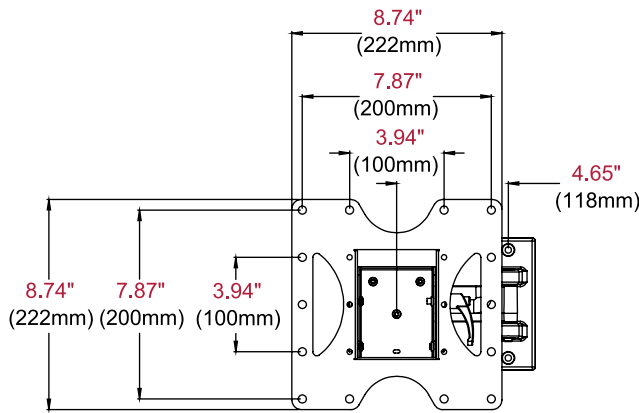

The Pivoting Wall Mount extends, turns and tilts for improved viewing position.

Additional Features

- ✓ Extends 7.43" (189mm) from the wall
- ✓ Retracts to 2.78" (70mm) to save space
- ✓ +15/-5° of tilt for optimal viewing angles
- ✓ ±5° of roll for post installation display leveling
- ✓ Up to ±90° of pivot
- ✓ VESA® 100, 200 x 100, 200 x 200mm compliant
- ✓ Design is UL listed and tested to four times stated load capacity

Package Specifications

| | PACKAGE SIZE (W x H x D) | PACKAGE SHIP WEIGHT | PACKAGE UPC CODE | PACKAGE CONTENTS | UNITS IN PACKAGE |
|--------------|---|---------------------|------------------|---|------------------|
| PP740 | 10.04" x 2.95" x 12.76" (255 x 75 x 324mm) | 4.10lb (1.86kg) | 735029256113 | Wall mount, wall and display installation hardware, installation instructions | 1 |

Accessories

- WSP700/701:** Metal Stud Wall Plates for 16"/24" Center Metal Studs
- ACC4X4:** VESA® 400 x 400mm Adaptor Plate

All dimensions = inch (mm)

TOP VIEW

WALL PLATE DETAIL

FRONT VIEW

SIDE VIEW COLLAPSED

**SIDE VIEW EXTENDED
+15°/-5° TILT**

Architect Specifications

The Paramount™ Pivot Wall Mount shall be a Peerless-AV model PP740 and shall be located where indicated on the plans. Assembly and installation shall be done according to instructions provided by the manufacturer.