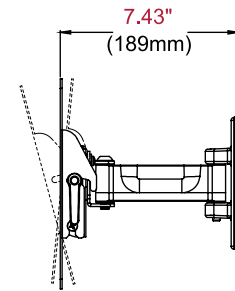

info@peerless-av.com
peerless-av.com

peerless-AV®

| | |
|--------------|---|
| PP740 | Paramount™ Pivot Wall Mount for 22" to 40" Displays |
|--------------|---|

Product Specifications

| | DIMENSIONS (W x H x D) | PRODUCT WEIGHT | LOAD CAPACITY | FINISH | AVAILABLE COLORS |
|--------------|--|-----------------|---------------|-------------------------------|------------------|
| PP740 | 10.14" x 8.74" x 2.78"-7.43" (258 x 222 x 70-189mm) | 2.75lb (1.25kg) | 80lb (36kg) | Scratch resistant fused epoxy | Gloss black |

Package Specifications

| | PACKAGE SIZE (W x H x D) | PACKAGE SHIP WEIGHT | PACKAGE UPC CODE | PACKAGE CONTENTS | UNITS IN PACKAGE |
|--------------|---|---------------------|------------------|---|------------------|
| PP740 | 10.04" x 2.95" x 12.76" (255 x 75 x 324mm) | 4.10lb (1.86kg) | 735029256113 | Wall mount, wall and display installation hardware, installation instructions | 1 |

Accessories

- WSP700/701:** Metal Stud Wall Plates for 16"/24" Center Metal Studs
- ACC4X4:** VESA® 400 x 400mm Adaptor Plate

All dimensions = inch (mm)

TOP VIEW

WALL PLATE DETAIL

FRONT VIEW

SIDE VIEW COLLAPSED

**SIDE VIEW EXTENDED
+15°/-5° TILT**

Architect Specifications

The Paramount™ Pivot Wall Mount shall be a Peerless-AV model PP740 and shall be located where indicated on the plans. Assembly and installation shall be done according to instructions provided by the manufacturer.