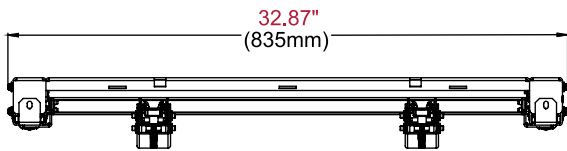

DS-VW795-QR SmartMount® Full Service Video Wall Mount with Quick Release for 65" - 98" Displays

Product Specifications

	DIMENSIONS (W X H X D)	PRODUCT WEIGHT	LOAD CAPACITY	FINISH	AVAILABLE COLORS
DS-VW795-QR	32.87" x 27.58" x 4.09" (835 x 700 x 93-104mm)	40lb (18.1kg)	225lb (102kg)	Textured	Black

Package Specifications

	PACKAGE SIZE (W x H x D)	PACKAGE SHIP WEIGHT	PACKAGE UPC CODE	PACKAGE CONTENTS	UNITS IN PACKAGE
DS-VW795-QR	34.75" x 28.25" x 3.50" (883 x 718 x 89mm)	43lb (19.5kg)	735029301455	Wall mount assembly, mounting attachment rails, fasteners	1

Accessories

ACC-V800X: Adaptor for VESA® 800 x 400mm mounting patterns

All dimensions = inch (mm)

TOP VIEW