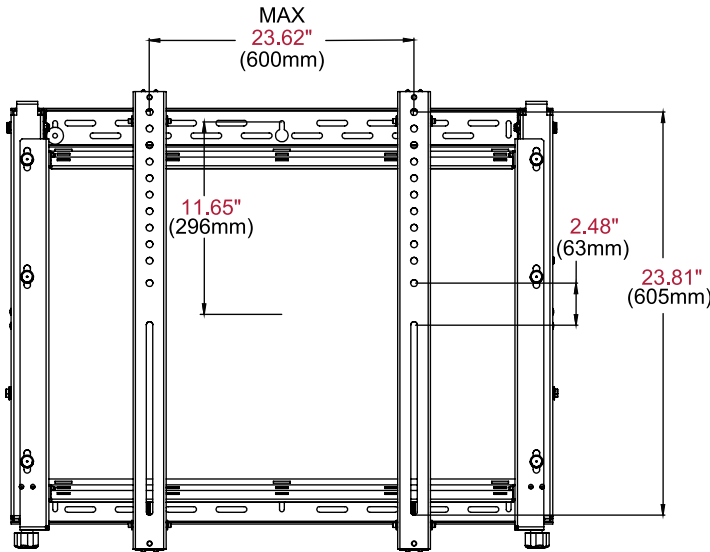

DS-VW795-QR

Display size
65"-98"

Max load
225lb (102kg)

SMARTMOUNT.

Full Service Video Wall Mount with Quick Release

FOR 65" TO 98" DISPLAYS

The DS-VW795-QR full service video wall mount with quick release offers an easy to install and service solution for both landscape and portrait large format displays. Designed for quick service access in recessed video wall applications, the DS-VW795-QR provides versatility demanded by today's integrator. With the quick-release functionality, users have the ability to articulate the display from the wall by gently pressing on the front of the display. Featuring tool-less micro-adjustment at eight points, the mounts can overcome uneven walls to create a seamless video wall display. In addition, custom wall plate spacers eliminating the guesswork and on-site installation calculations and measurement reducing installation time and cost. With no-tool-required micro-adjustments and easy-access to any display for quick serviceability, it's the ultimate video wall mounting solution.

Full service access

Tool-less micro-adjustments

Wall plate spacers (sold separately)

DS-VW795-QR SmartMount® Full Service Video Wall Mount with Quick Release for 65" - 98" Displays

Product Specifications

	DIMENSIONS (W X H X D)	PRODUCT WEIGHT	LOAD CAPACITY	FINISH	AVAILABLE COLORS
DS-VW795-QR	32.87" x 27.58" x 4.09" (835 x 700 x 93-104mm)	40lb (18.1kg)	225lb (102kg)	Textured	Black

Package Specifications

	PACKAGE SIZE (W x H x D)	PACKAGE SHIP WEIGHT	PACKAGE UPC CODE	PACKAGE CONTENTS	UNITS IN PACKAGE
DS-VW795-QR	34.75" x 28.25" x 3.50" (883 x 718 x 89mm)	43lb (19.5kg)	735029301455	Wall mount assembly, mounting attachment rails, fasteners	1

Accessories

ACC-V800X: Adaptor for VESA® 800 x 400mm mounting patterns

All dimensions = inch (mm)

TOP VIEW

FRONT VIEW

SIDE VIEW EXTENDED

SIDE VIEW COLLAPSED

Architect Specifications