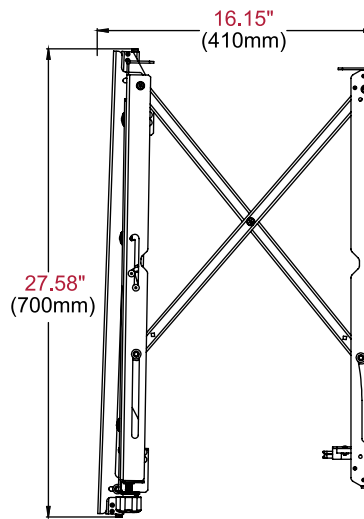

DS-VW795-QR

Display size
65"-98"

Max load
225lb (102kg)

SMARTMOUNT.

Full Service Video Wall Mount with Quick Release

FOR 65" TO 98" DISPLAYS

The DS-VW795-QR full service video wall mount with quick release offers an easy to install and service solution for both landscape and portrait large format displays. Designed for quick service access in recessed video wall applications, the DS-VW795-QR provides versatility demanded by today's integrator. With the quick-release functionality, users have the ability to articulate the display from the wall by gently pressing on the front of the display. Featuring tool-less micro-adjustment at eight points, the mounts can overcome uneven walls to create a seamless video wall display. In addition, custom wall plate spacers eliminating the guesswork and on-site installation calculations and measurement reducing installation time and cost. With no-tool-required micro-adjustments and easy-access to any display for quick serviceability, it's the ultimate video wall mounting solution.

Full service access

Tool-less micro-adjustments

Wall plate spacers (sold separately)

DS-VW795-QR SmartMount® Full Service Video Wall Mount with Quick Release for 65" - 98" Displays

Product Specifications

	DIMENSIONS (W X H X D)	PRODUCT WEIGHT	LOAD CAPACITY	FINISH	AVAILABLE COLORS
DS-VW795-QR	32.87" x 27.58" x 4.09" (835 x 700 x 93-104mm)	40lb (18.1kg)	225lb (102kg)	Textured	Black

Package Specifications

	PACKAGE SIZE (W x H x D)	PACKAGE SHIP WEIGHT	PACKAGE UPC CODE	PACKAGE CONTENTS	UNITS IN PACKAGE
DS-VW795-QR	34.75" x 28.25" x 3.50" (883 x 718 x 89mm)	43lb (19.5kg)	735029301455	Wall mount assembly, mounting attachment rails, fasteners	1

Accessories

ACC-V800X: Adaptor for VESA® 800 x 400mm mounting patterns

All dimensions = inch (mm)

TOP VIEW

FRONT VIEW

SIDE VIEW EXTENDED

SIDE VIEW COLLAPSED

Architect Specifications