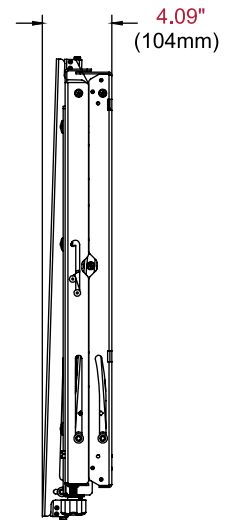

DS-VW795-QR

Display size
65"-98"

Max load
225lb (102kg)

SMARTMOUNT.

Full Service Video Wall Mount with Quick Release

FOR 65" TO 98" DISPLAYS

The DS-VW795-QR full service video wall mount with quick release offers an easy to install and service solution for both landscape and portrait large format displays. Designed for quick service access in recessed video wall applications, the DS-VW795-QR provides versatility demanded by today's integrator. With the quick-release functionality, users have the ability to articulate the display from the wall by gently pressing on the front of the display. Featuring tool-less micro-adjustment at eight points, the mounts can overcome uneven walls to create a seamless video wall display. In addition, custom wall plate spacers eliminating the guesswork and on-site installation calculations and measurement reducing installation time and cost. With no-tool-required micro-adjustments and easy-access to any display for quick serviceability, it's the ultimate video wall mounting solution.

Full service access

Tool-less micro-adjustments

Wall plate spacers (sold separately)

DS-VW795-QR SmartMount® Full Service Video Wall Mount with Quick Release for 65" - 98" Displays

Product Specifications

	DIMENSIONS (W X H X D)	PRODUCT WEIGHT	LOAD CAPACITY	FINISH	AVAILABLE COLORS
DS-VW795-QR	32.87" x 27.58" x 4.09" (835 x 700 x 93-104mm)	40lb (18.1kg)	225lb (102kg)	Textured	Black

Package Specifications

	PACKAGE SIZE (W x H x D)	PACKAGE SHIP WEIGHT	PACKAGE UPC CODE	PACKAGE CONTENTS	UNITS IN PACKAGE
DS-VW795-QR	34.75" x 28.25" x 3.50" (883 x 718 x 89mm)	43lb (19.5kg)	735029301455	Wall mount assembly, mounting attachment rails, fasteners	1

Accessories

ACC-V800X: Adaptor for VESA® 800 x 400mm mounting patterns

All dimensions = inch (mm)

TOP VIEW

FRONT VIEW

SIDE VIEW EXTENDED

SIDE VIEW COLLAPSED

Architect Specifications