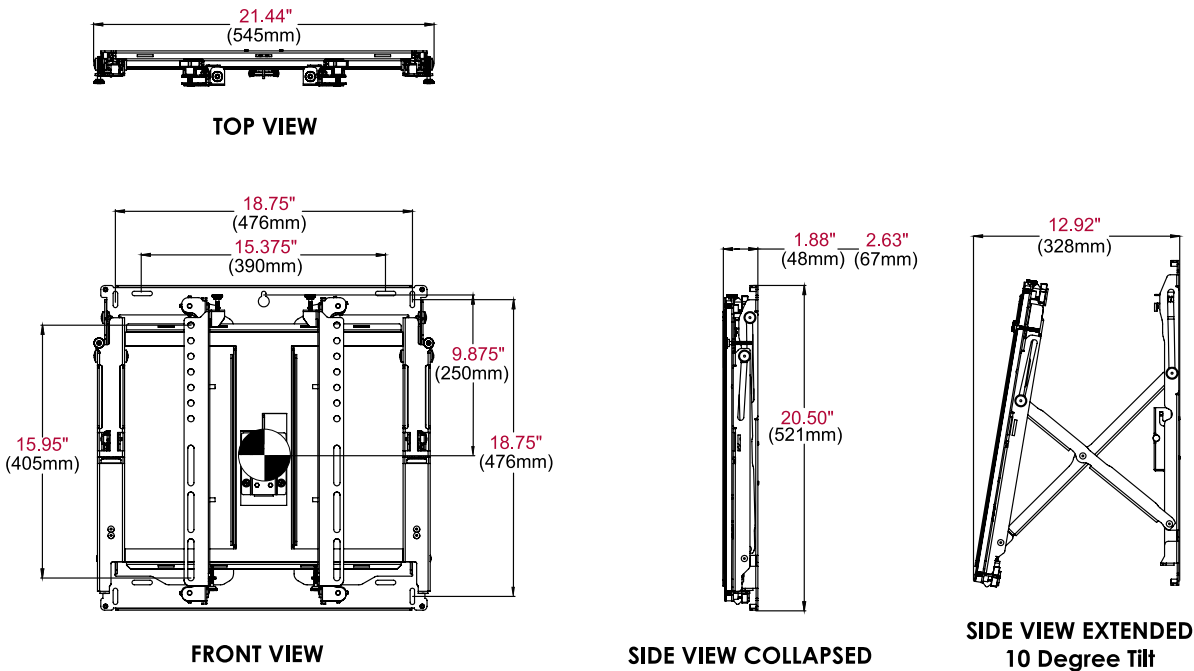

DS-VW755S SmartMount® Full Service Thin Video Wall Mount with Quick Release for 46" -65" Displays

Product Specifications

	DIMENSIONS (W x H x D)	PRODUCT WEIGHT	LOAD CAPACITY	FINISH	AVAILABLE COLORS
DS-VW755S	21.44" x 20.50" x 1.88"-2.63" (545 x 521 x 48 - 67mm)	20.9lb (9.5kg)	80lb (36.4kg)	Textured	Black

Package Specifications

	PACKAGE SIZE (W x H x D)	PACKAGE SHIP WEIGHT	PACKAGE UPC CODE	PACKAGE CONTENTS	UNITS IN PACKAGE
DS-VW755S	23.00" x 22.50" x 5.50" (584 x 571 x 140mm)	25.4lb (11.5kg)	735029302438	Wall Mount Assembly, Mounting Attachment Rails, Fasteners	1

Accessories

- **ACC-V800X:** Adaptor for VESA® 600 x 400 and 800 x 400mm mounting patterns
- **ACC-DHK:** Display Handling Kit
- **ACC-DHP6:** Display Handling Kit Replacement Pads - 6pk
- **ACC-V600800:** Ultra Thin VESA® 600 x 400mm Adaptor
- **DS-VWRSXXX:** Reusable Display Dedicated Spacers

All dimensions = inch (mm)

Architect Specifications

The Smartmount® Full Service Thin Video Wall Mount with Quick Release shall be a Peerless-AV model DS-VW755S and shall be located where indicated on the plans. Assembly and installation shall be done according to instructions provided by the manufacturer.

Visit peerless-av.com to see the complete line of AV solutions from Peerless-AV, including outdoor displays, wireless, kiosks, digital audio, display mounts, projector mounts, carts/stands, and a full assortment of accessories.

Peerless-AV
2300 White Oak Circle
Aurora, IL 60502 USA

(800) 865-2112
(630) 375-5100
Fax: (800) 359-6500

Peerless-AV Europe
Unit 3 Watford Interchange
Colonial Way, Watford
Herts, WD24 4WP
United Kingdom
+44 (0) 1923 200100
Fax: +44 (0) 1923 200101

Peerless-AV de México
Ave de las Industrias 413
Parque Industrial Escobedo
Escobedo, N.L.,
Mexico 66050
+52 (81) 8384-8300
Fax: +52 (81) 8384-8360