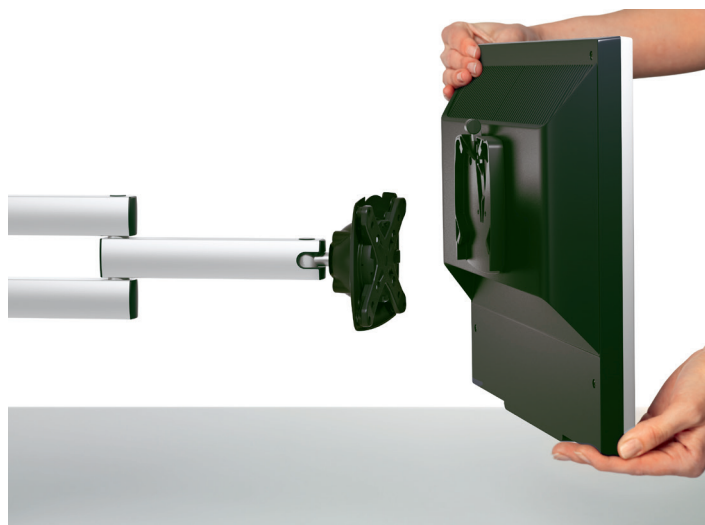

NOVUS TSS folding arm III XL (700)

- High quality 2-part articulated arm, infinitely height adjustable
- Easy mounting of the monitor by quick release with one hand operation, suitable for attachment standard 75/100
- Mounting of flat screens up to 10 kg
- Restrict movement by tightening the joints
- Ergonomic monitor setting by various joints
- Range: 700 mm
- Perfect cable management by cable clips
- Removable clamping grips for protection from theft
- Obligatory supplement is a TSS column

The weight indicates the maximum load-bearing capacity of the supporting element or the maximum weight of an attachable monitor in kilograms.

The mounting has the mentioned reach in mm.

Novus offers a warranty of 5 years when handled in a proper manner.

This machine bears the GS approval of product safety.

Version	Art.No.	EAN Code
 silver / anthracite	965+0119+001	4009729047514

NOVUS TSS folding arm III XL (700)

thanks to their multi-part articulated design, TSS folding arms can be turned horizontally through any distance to provide the best possible monitor viewing angle around the column. Depending on column attachment

with NOVUS Quick Release for quick and easy monitor change without tools

ball-joint for flexible and precise positioning of the monitor

the cable holder in the folding arm ensures a safe and tidy cable management