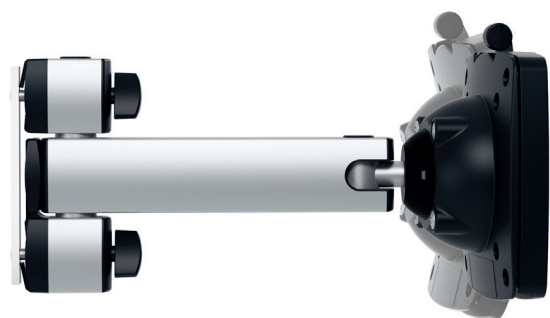

NOVUS TSS folding arm III XL (700)

- High quality 2-part articulated arm, infinitely height adjustable
- Easy mounting of the monitor by quick release with one hand operation, suitable for attachment standard 75/100
- Mounting of flat screens up to 10 kg
- Restrict movement by tightening the joints
- Ergonomic monitor setting by various joints
- Range: 700 mm
- Perfect cable management by cable clips
- Removable clamping grips for protection from theft
- Obligatory supplement is a TSS column

The weight indicates the maximum load-bearing capacity of the supporting element or the maximum weight of an attachable monitor in kilograms.

The mounting has the mentioned reach in mm.

Novus offers a warranty of 5 years when handled in a proper manner.

This machine bears the GS approval of product safety.

Version	Art.No.	EAN Code
 silver / anthracite	965+0119+001	4009729047514

NOVUS TSS folding arm III XL (700)

thanks to their multi-part articulated design, TSS folding arms can be turned horizontally through any distance to provide the best possible monitor viewing angle around the column. Depending on column attachment

with NOVUS Quick Release for quick and easy monitor change without tools

ball-joint for flexible and precise positioning of the monitor

the cable holder in the folding arm ensures a safe and tidy cable management