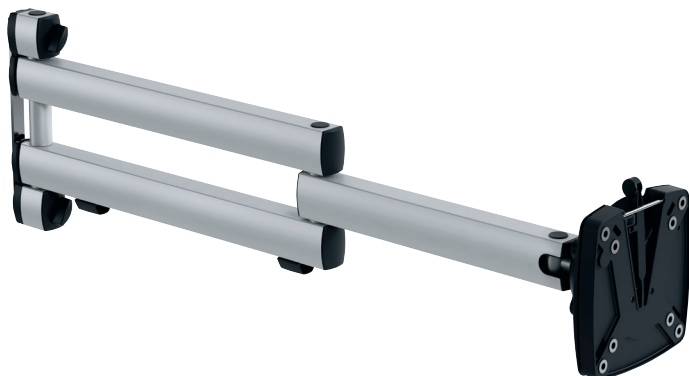

NOVUS TSS folding arm III XL (700)

- High quality 2-part articulated arm, infinitely height adjustable
- Easy mounting of the monitor by quick release with one hand operation, suitable for attachment standard 75/100
- Mounting of flat screens up to 10 kg
- Restrict movement by tightening the joints
- Ergonomic monitor setting by various joints
- Range: 700 mm
- Perfect cable management by cable clips
- Removable clamping grips for protection from theft
- Obligatory supplement is a TSS column

The weight indicates the maximum load-bearing capacity of the supporting element or the maximum weight of an attachable monitor in kilograms.

The mounting has the mentioned reach in mm.

Novus offers a warranty of 5 years when handled in a proper manner.

This machine bears the GS approval of product safety.

Version	Art.No.	EAN Code
 silver / anthracite	965+0119+001	4009729047514

NOVUS TSS folding arm III XL (700)

thanks to their multi-part articulated design, TSS folding arms can be turned horizontally through any distance to provide the best possible monitor viewing angle around the column. Depending on column attachment

with NOVUS Quick Release for quick and easy monitor change without tools

ball-joint for flexible and precise positioning of the monitor

the cable holder in the folding arm ensures a safe and tidy cable management