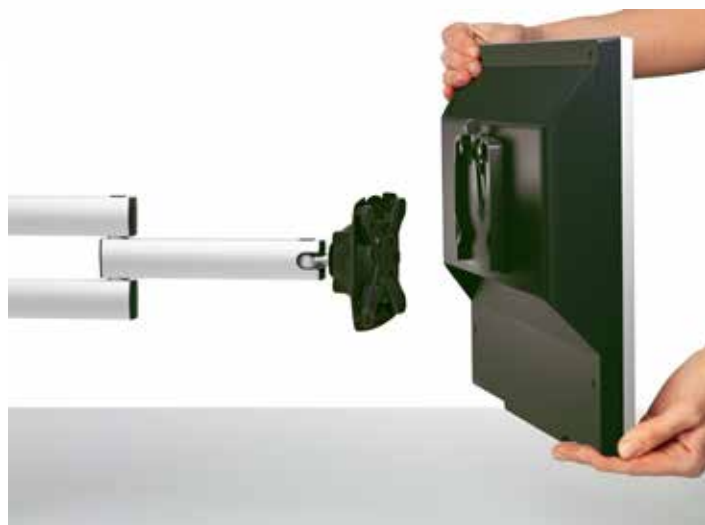

NOVUS TSS folding arm III XL (900)

The adapter plate permits the straightforward attachment of all monitors with the standard 75 or 100 mount.

The weight indicates the maximum load-bearing capacity of the supporting element or the maximum weight of an attachable monitor in kilograms.

The mounting has the mentioned reach in mm.

Novus offers a warranty of 5 years when handled in a proper manner.

This machine bears the GS approval of product safety.

- High quality 2-part articulated arm, infinitely height adjustable
- Easy mounting of the monitor by quick release with one hand operation, suitable for attachment standard 75/100
- Mounting of flat screens up to 10 kg
- Restrict movement by tightening the joints
- Ergonomic monitor setting by various joints
- Range: 900 mm
- Perfect cable management by cable clips
- Removable clamping grips for protection from theft
- Obligatory supplement is a TSS column

Version	Art.No.	EAN Code
 silver / anthracite	965+0119+004	4009729047538

NOVUS TSS folding arm III XL (900)

thanks to their multi-part articulated design, TSS folding arms can be turned horizontally through any distance to provide the best possible monitor viewing angle around the column. Depending on column attachment

with NOVUS Quick Release for quick and easy monitor change without tools

ball-joint for flexible and precise positioning of the monitor

the cable holder in the folding arm ensures a safe and tidy cable management