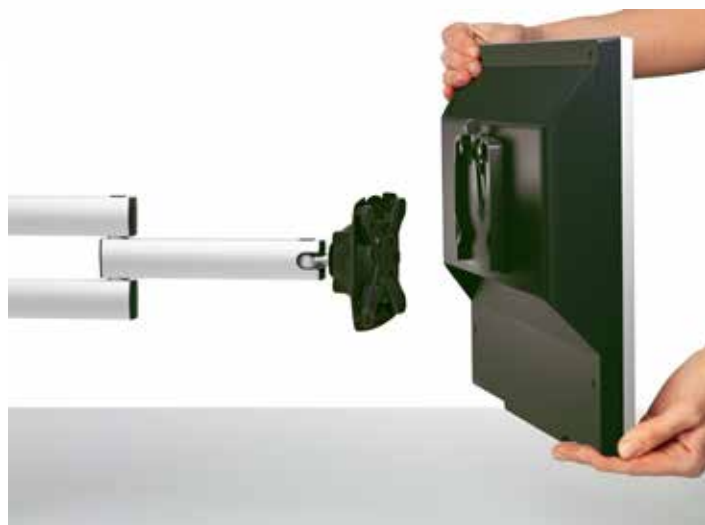

NOVUS TSS folding arm III XL (800)

- High quality 2-part articulated arm, infinitely height adjustable
- Easy mounting of the monitor by quick release with one hand operation, suitable for attachment standard 75/100
- Mounting of flat screens up to 10 kg
- Restrict movement by tightening the joints
- Ergonomic monitor setting by various joints
- Range: 800 mm
- Perfect cable management by cable clips
- Removable clamping grips for protection from theft
- Obligatory supplement is a TSS column

Version	Art.No.	EAN Code
 silver / anthracite	965+0119+003	4009729047521

The adapter plate permits the straightforward attachment of all monitors with the standard 75 or 100 mount.

The weight indicates the maximum load-bearing capacity of the supporting element or the maximum weight of an attachable monitor in kilograms.

The mounting has the mentioned reach in mm.

Novus offers a warranty of 5 years when handled in a proper manner.

This machine bears the GS approval of product safety.

NOVUS TSS folding arm III XL (800)

thanks to their multi-part articulated design, TSS folding arms can be turned horizontally through any distance to provide the best possible monitor viewing angle around the column. Depending on column attachment

with NOVUS Quick Release for quick and easy monitor change without tools

ball-joint for flexible and precise positioning of the monitor

the cable holder in the folding arm ensures a safe and tidy cable management