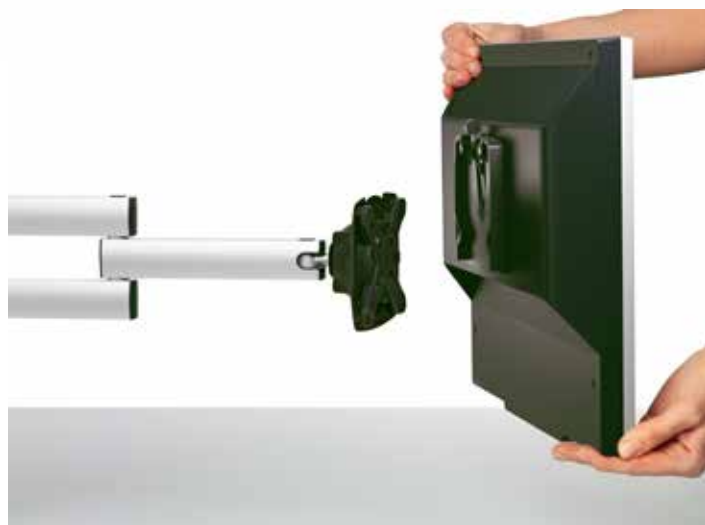

NOVUS TSS folding arm III XL (700)

- High quality 2-part articulated arm, infinitely height adjustable
- Easy mounting of the monitor by quick release with one hand operation, suitable for attachment standard 75/100
- Mounting of flat screens up to 10 kg
- Restrict movement by tightening the joints
- Ergonomic monitor setting by various joints
- Range: 700 mm
- Perfect cable management by cable clips
- Removable clamping grips for protection from theft
- Obligatory supplement is a TSS column

Version	Art.No.	EAN Code
 silver / anthracite	965+0119+001	4009729047514

The adapter plate permits the straightforward attachment of all monitors with the standard 75 or 100 mount.

The weight indicates the maximum load-bearing capacity of the supporting element or the maximum weight of an attachable monitor in kilograms.

The mounting has the mentioned reach in mm.

Novus offers a warranty of 5 years when handled in a proper manner.

This machine bears the GS approval of product safety.

NOVUS TSS folding arm III XL (700)

thanks to their multi-part articulated design, TSS folding arms can be turned horizontally through any distance to provide the best possible monitor viewing angle around the column. Depending on column attachment

with NOVUS Quick Release for quick and easy monitor change without tools

ball-joint for flexible and precise positioning of the monitor

the cable holder in the folding arm ensures a safe and tidy cable management