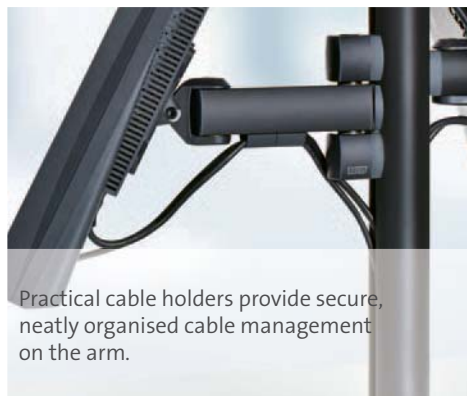

2 in 1: Screw-on and through-table attachment for using existing cable ports.

High-quality silver- or black anodised aluminium profiles.

Infinitely variable in height, the arms let you position terminals, keyboards and monitors wherever you choose.

Cables are routed through the inside of the column where they are concealed by practical brush seals.

Practical cable holders provide secure, neatly organised cable management on the arm.

The standard mount adapter takes all of the effort out of attaching any monitor conforming to the 75 x 75 mm or 100 x 100 mm attachment standard. Attachment can be made with QuickRelease.