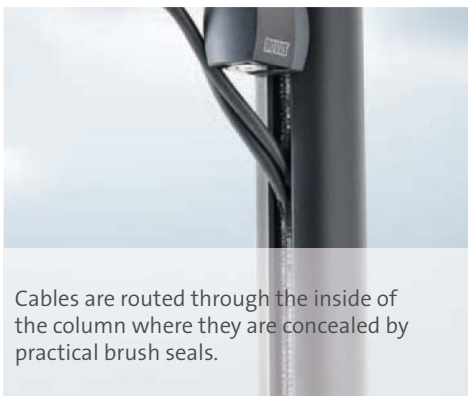

2 in 1: Screw-on and through-table attachment for using existing cable ports.

High-quality silver- or black anodised aluminium profiles.

Infinitely variable in height, the arms let you position terminals, keyboards and monitors wherever you choose.

Cables are routed through the inside of the column where they are concealed by practical brush seals.

Practical cable holders provide secure, neatly organised cable management on the arm.

The standard mount adapter takes all of the effort out of attaching any monitor conforming to the 75 x 75 mm or 100 x 100 mm attachment standard. Attachment can be made with QuickRelease.