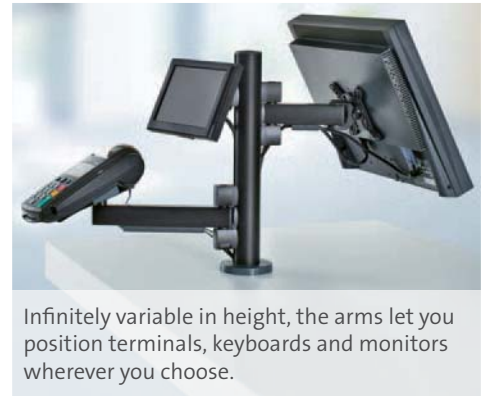

2 in 1: Screw-on and through-table attachment for using existing cable ports.

High-quality silver- or black anodised aluminium profiles.

Infinitely variable in height, the arms let you position terminals, keyboards and monitors wherever you choose.

Cables are routed through the inside of the column where they are concealed by practical brush seals.

Practical cable holders provide secure, neatly organised cable management on the arm.

The standard mount adapter takes all of the effort out of attaching any monitor conforming to the 75 x 75 mm or 100 x 100 mm attachment standard. Attachment can be made with QuickRelease.