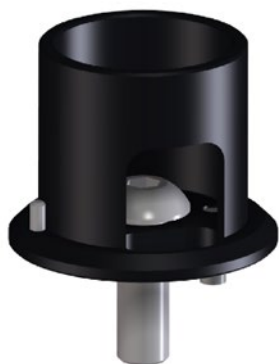

NOVUS POS Displayholder for Diebold Nixdorf BA64

The quality statement „German Engineering“ ensures that a product was developed according to German quality standards by our engineering experts. All Novus products carrying the „German Engineering by Novus“ signet are manufactured in our own plants around the world by our own workforce, managed and supervised by our headquarters in Germany.