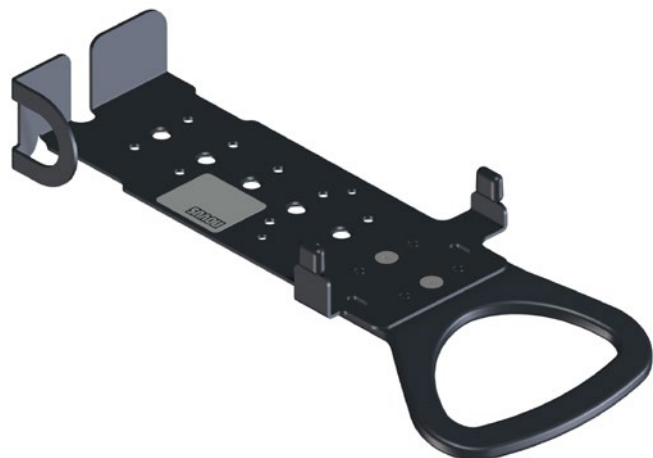

NOVUS POS connect plate Verifone VX 820

The quality statement „German Engineering“ ensures that a product was developed according to German quality standards by our engineering experts. All Novus products carrying the „German Engineering by Novus“ signet are manufactured in our own plants around the world by our own workforce, managed and supervised by our headquarters in Germany.

- Suitable connect plate for EC-Cash Terminal VX 820
- Handle ring for easy movement
- High-quality metal, powdered in anthracite
- Obligatory supplement is a POS base connect or a POS connect arm

Version	Art.No.	EAN Code
 anthracite	851+0035+012	4009729061046