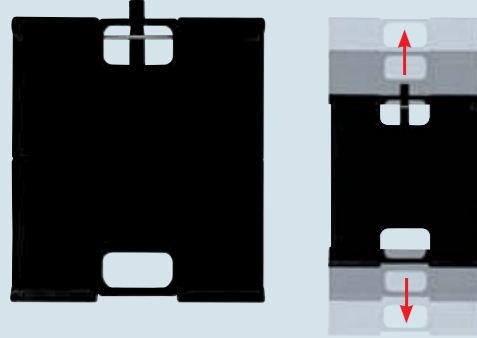

Don't miss.
Components for NOVUS MY:

NOVUS MY fix
Functional support carriage for mounting another screen on a column (for example an opposite workspace application).

NOVUS MY arm
2-part articulated arm for the monitor attachment on a column, infinitely swiveling and height adjustable.

NOVUS MY tab
Tablet mount for tablets from 7-10", for convenient use at workspace.

NOVUS QuickRelease
For changing monitors quickly and conveniently without tools. To be used with Novus monitor arms.

NOVUS MY base clip