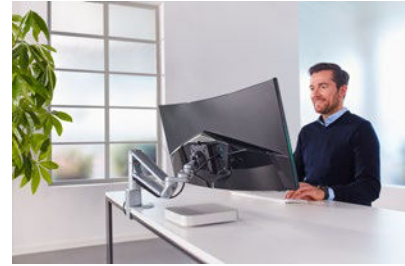

NOVUS Clu Plus

- Powerful 2-part monitor arm with gas spring technology for comfortable, ergonomic monitor adjustment
- This is perfect for use with large and heavy screens, such as modern curved screens
- For monitors up to approx. 50 inch
- Flexible 3-in-1 table mount for clamp, cable port or drilling screw, for a tabletop thickness of 10–50 mm
- QuickRelease for easy and convenient monitor mounting, suitable for VESA standard 75/100
- Carrying capacity: Monitor weight 6 - 15 kg
- Adjustable inhibition
- 360° rotatable with adjustable stop to 180°
- Range: 525 mm
- Height adjustment range 300 mm (VESA centre 150 mm to 450 mm above tabletop)
- The pivot function allows you to use monitors in both portrait and landscape format.
- Perfect cable management by cable clips
- Quick and easy mounting