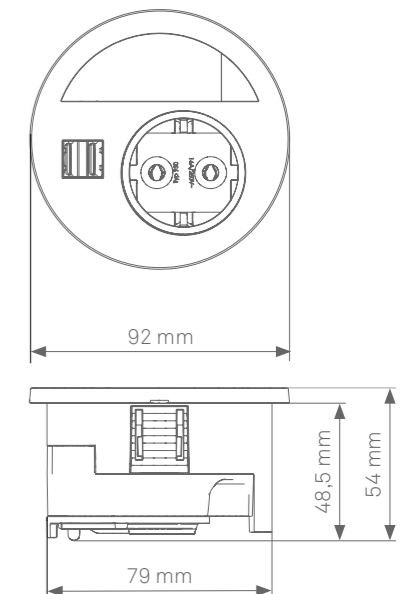

NOVUS Clu Plus C, with table mount

- Powerful 2-part monitor arm with gas spring technology for comfortable, ergonomic monitor adjustment
- This is perfect for use with large and heavy screens, such as modern curved screens
- For monitors up to approx. 40 inch
- Flexible 3-in-1 table mount for clamp, cable port or drilling screw, for a tabletop thickness of 10–50 mm
- QuickRelease for easy and convenient monitor mounting, suitable for VESA standard 75/100
- Carrying capacity: Monitor weight 6 - 15 kg
- Adjustable inhibition
- 360° rotatable with adjustable stop to 180°
- Range: 525 mm
- Height adjustment range 300 mm (VESA centre 150 mm to 450 mm above tabletop)
- The pivot function allows you to use monitors in both portrait and landscape format.
- Perfect cable management by cable clips
- Quick and easy mounting

Colours

Art.No.	991+3011+000	991+3018+000	991+3019+000
EAN Code	4009729072127	4009729072141	4009729072165

EVoline® Circle80

Available with internationally approved sockets.

The three-in-one solution for your workstation.

The handy cable aperture with integrated slider for locking the cable makes excess cable disappear elegantly from the table. The low installation depth and the EVoline fastening system guarantee simple and fast assembly from above.