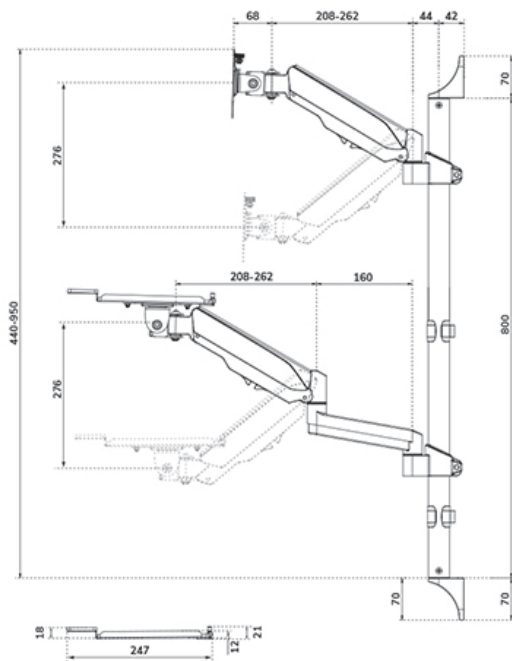

WL90-325BL1

NEOMOUNTS WALL MOUNTED SIT-STAND

Neomounts

Measuring unit: mm