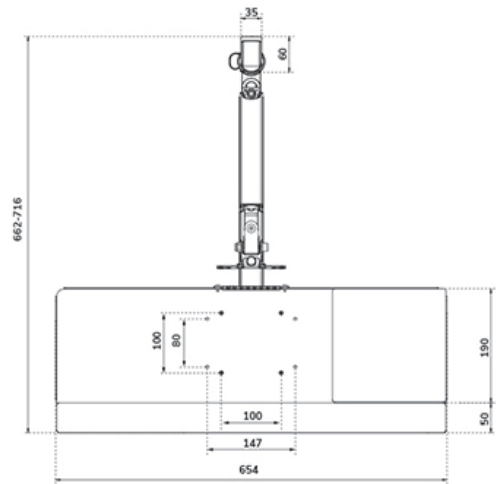

WL90-325BL1

NEOMOUNTS WALL MOUNTED SIT-STAND

Neomounts

Measuring unit: mm