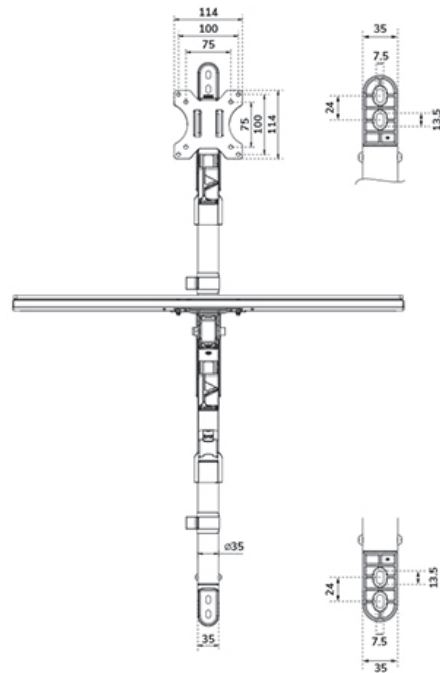

WL90-325BL1

NEOMOUNTS WALL MOUNTED SIT-STAND

Neomounts

Measuring unit: mm