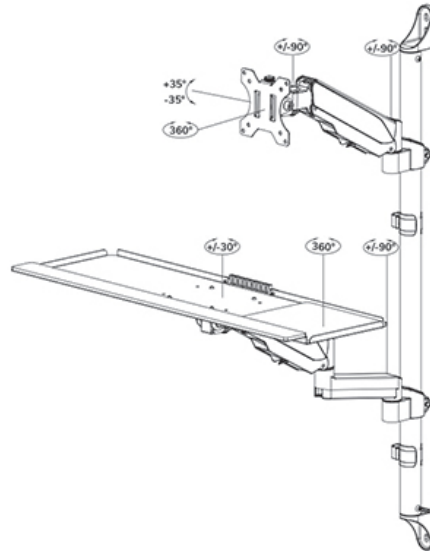

WL90-325BL1

NEOMOUNTS WALL MOUNTED SIT-STAND

Neomounts

Measuring unit: mm