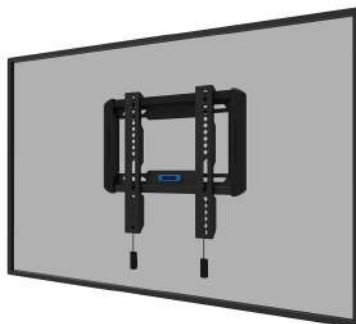

## NEOMOUNTS BY NEWSTAR TV WALL MOUNT

Neomounts by Newstar WL30-550BL12  
fixed wall mount for 24-55" screens - Black

Neomounts

Neomounts

The Neomounts by Newstar WL30-550BL12 is a fixed wall mount for flat screens up to 55" with a maximum weight capacity of 45 kg.

The WL30-550BL12 is ultra-flat with a depth of 2,3 cm and is suitable for screens that meet VESA hole pattern 50x50 to 200x200mm.

The mount features a nifty magnetic pull & release system, that allows you to attach the TV in a wink of an eye and secure the TV in safe and solid manner. Afterwards, the pull & release straps can be easily hidden behind the screen by clicking the magnet to the mount. The integrated spirit level assures easy installation of the mount.

#### FUNCTIONALITY

Height	28,7 cm
Type	Fixed
Width	31,5 cm