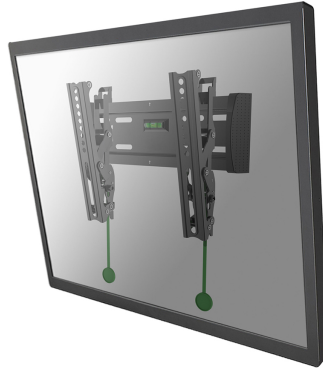

NM-W125BLACK

NEOMOUNTS BY NEWSTAR SELECT TV WALL

Neomounts by Newstar Select TV/Monitor
Wall Mount (tiltable) for 10"-40" Screen -
Black

SPECIFICATIONS

Color	Black
Distance to wall	3,5 cm
Height adjustment	None
Max. screen size	40
Max. weight	20
Min. screen size	10
Min. weight	0
Screens	1
Tilt (degrees)	15°
Type	Tilt
VESA maximum	200x200 mm
VESA minimum	75x75 mm
VESA pattern	100x100 100x200 200x100 200x200 75x75
Warranty	5 year
EAN code	8717371444976

The Neomounts Select wall mount, model NM-W125BLACK is a tiltable wall mount for flat screens up to 40". This mount is a great choice when you want the ultimate viewing flexibility with your flat screen.

Neomounts Selects' tilt (15°) technology allows the mount to change to a viewing angle to fully benefit from the capabilities of the flat screen. Ideal for flat screens that are mounted higher on the wall. The depth of this mount is 3,5 centimetres.

Neomounts Select NM-W125BLACK is suitable for screens up to 40" (100 cm). The weight capacity of this product is 20 kg. The wall mount is suitable for screens that meet VESA hole pattern 75x75 to 200x200 mm.