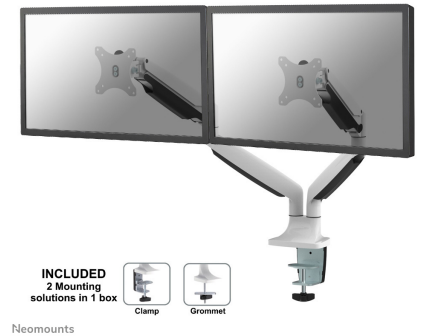

#### GENERAL

Min. screen size*	10 inch
Max. screen size*	32 inch
Min. weight	1 kg (per screen)
Max. weight	9 kg (per screen)
Screens	2
VESA minimum	75x75 mm
VESA maximum	100x100 mm
Desk mount	Grommet Clamp

#### FUNCTIONALITY

Type	Full motion Tilt Rotate Swivel
Height adjustment	17-50,5 cm
Depth adjustment	0-61,5 cm
Tilt (degrees)	180°
Swivel (degrees)	180°
Rotate (degrees)	180°
Adjustment type	Gas spring

### Neomounts Select Full Motion Dual Monitor Arm Desk Mount (clamp & grommet) for two 10-32" Monitor Screens, Height Adjustable (gas spring) - White

The Neomounts Select desk mount, model NM-D750DWHITE is a tilt-, swivel and rotatable desk mount for 2 flat screens up to 32". This mount is a great choice for space saving placement on desks using a desk clamp or grommet mount.

Neomounts Selects' unique tilt (180°), rotate (180°) and swivel (180°) technology allows the mount to change to any viewing angle to fully benefit from the capabilities of the flat screen. The mount is easily individually height adjustable from 17 to 51 centimetres using a gas spring. Depth adjustable from 0 to 61 centimetres. A unique cable management conceals and routes cables from mount to flat screen. Hide your cables to keep the workplace nice and tidy.