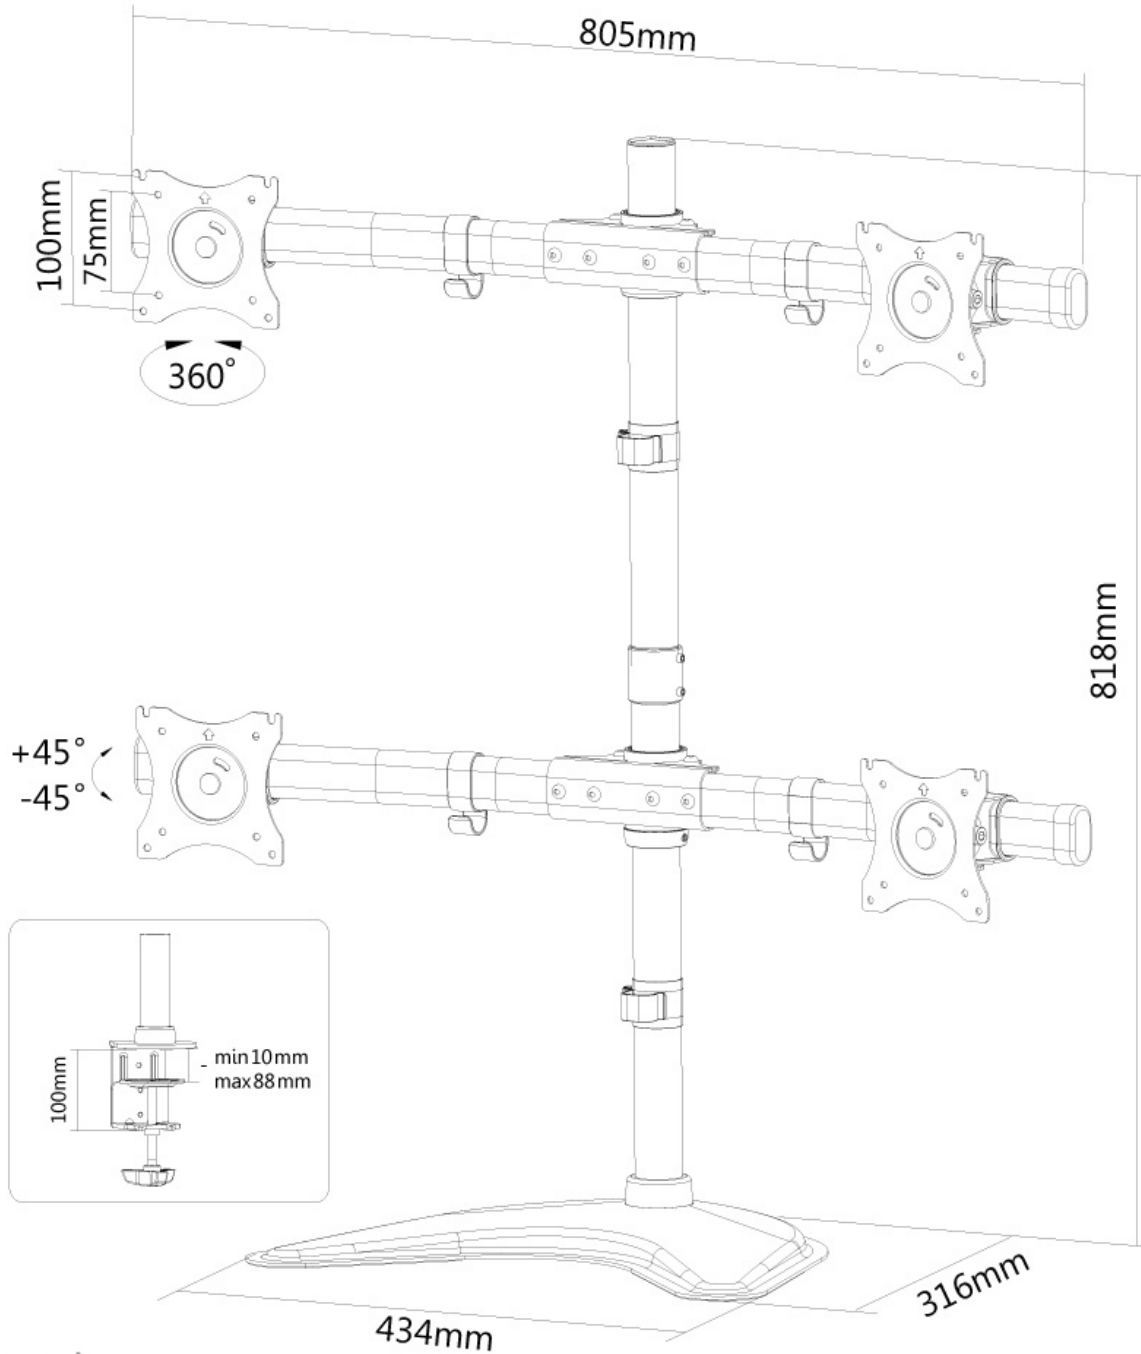

NM-D335D4BLACK

NEOMOUNTS SELECT MONITOR ARM DESK

Neomounts