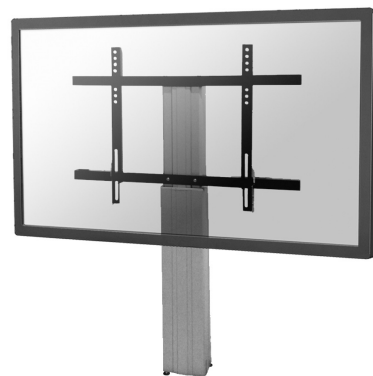

NEOMOUNTS BY NEWSTAR MOTORISED WALL

Neomounts by Newstar Motorised TV/LFD
Wall Mount for 42"-100" screen, Height
Adjustable - Silver

Neomounts

Neomounts

SPECIFICATIONS

GENERAL

Max. screen size*	100
Max. weight	130
Min. screen size*	42
Min. weight	0
Screens	1
VESA maximum	800x600 mm
VESA minimum	200x200 mm
VESA pattern	200x200 200x300 200x400 300x200 300x300 400x200 400x300 400x400 400x500 400x600 440x400 600x200 600x300 600x400 600x500 600x600 800x200 800x400 800x500 800x600

FUNCTIONALITY

Adjustment type	Motorised
Height adjustment	105 - 155 cm
Type	Fixed
Width adjustment	90 cm

INFORMATION

Color	Silver
Warranty	5 year
EAN code	8717371446154

With the Neomounts by Newstar PLASMA-W2250SILVER automatic height adjustable floor stand you place a large format flat screen on the floor and anchor it to the wall with the included wall mounts (7 cm distance). Get optimal positioning for both standing and seated audiences, in any application, in any part of your location. Perfect to use in a class room, boardroom, presentation room or public entrance.

The PLASMA-W2250SILVER is suited for screens between 42"-100" and has a load capacity of 130 kg. The mount is suitable for screens with a VESA hole pattern of 200x200 to 800x600 mm.

The mobile electric floor lift is automatically height adjustable over a height of 50 cm with a remote control. From the floor to the center the distance of the screen is variable from 105-155 cm. The position can be perfectly leveled with four adjustable feet under the central column.

Cables can be guided at the back of the mount. The Neomounts by Newstar PLASMA-W2250SILVER column comes in a silver color and all installation material is included with the product. Warranty: 5 year.

NEOMOUNTS BY NEWSTAR MOTORISED WALL