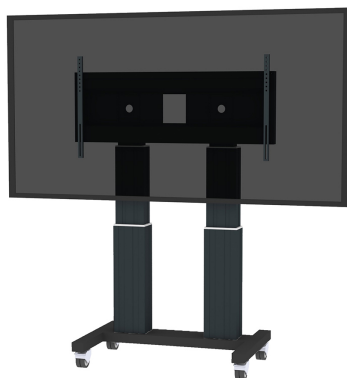

Neomounts

Neomounts

Neomounts by Newstar Mobile Motorised TV/LFD Trolley for 70"-120" screen, Height Adjustable - Black

With the Neomounts by Newstar PLASMA-M2600BLACK automatic height adjustable floor stand you place a large format flat screen on the floor. Get optimal positioning for both standing and seated audiences, in any application, in any part of your location. Perfect to use in a class room, boardroom, presentation room or public entrance.

The PLASMA-M2600BLACK is suited for screens between 70" - 120" and has a load capacity of 250 kg. The trolley is suitable for screens with a VESA hole pattern of 400x200 to 1200x600 mm. Behind the screen is a 6 cm deep space available to mount a media player or mini-computer. Cables can be guided at the back of the mount.

Easily roll this cart over doorways and thresholds with to the high quality wheels. The mobile electric floor lift is automatically height adjustable over a height of 50 cm. From the floor to the center the distance of the screen is variable from 131 cm to 181 cm.

The Neomounts by Newstar PLASMA-M2600BLACK comes in a black RAL 9005 color and is a great choice for space saving placement or when wall-, ceiling mounting or desk placement is not an option. The trolley features four solid castor wheels, of which the two front wheels are equipped with a brake.