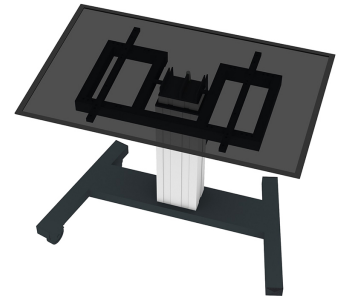

FUNCTIONALITY

Type	Tilt
Tilt (degrees)	90°
Adjustment type	Motorised
Lockable	Lockable - Lock not included
Depth adjustment	80 cm
Height adjustment	60 - 88 cm
Width adjustment	134 cm

INFORMATION

Color	Silver
Warranty	5 year
EAN code	8717371449971

Neomounts

Neomounts

Neomounts by Newstar Mobile Motorised TV/LFD Trolley for 42"-100" screen, Tilt and Height Adjustable - Black

With the Neomounts by Newstar PLASMA-M2550TSILVER automatic height adjustable floor stand you place a large format flat screen on the floor. Get optimal positioning for both standing and seated audiences, in any application, in any part of your location. Perfect to use in a class room, boardroom, presentation room or public entrance.

The PLASMA-M2550TSILVER is suited for screens between 42" - 100" and has a load capacity of 150 kg. The trolley is suitable for screens with a VESA hole pattern of 400x200 mm t/m 800x600 mm. Behind the screen is a 6 cm deep space available to mount a media player or mini-computer. Cables can be guided at the back of the mount.

Easily roll this cart over doorways and thresholds with to the high quality wheels. The mobile electric floor lift is automatically tiltable and height adjustable over a height of 28 cm with a remote control. From the floor to the center the distance of the screen is variable from 60 cm to 88 cm.