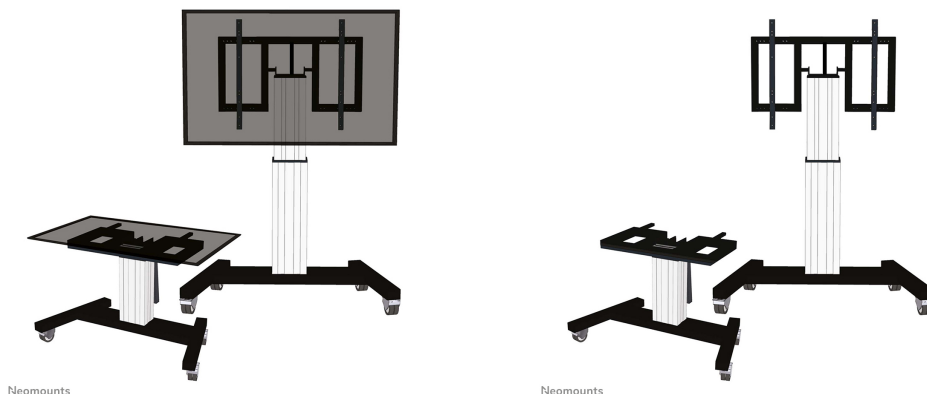

FUNCTIONALITY

| | |
|-------------------|------------------------------|
| Type | Tilt |
| Tilt (degrees) | 90° |
| Adjustment type | Motorised |
| Lockable | Lockable - Lock not included |
| Depth adjustment | 74 cm |
| Height adjustment | 89 - 139 cm |
| Width adjustment | 104 cm |

Neomounts by Newstar Mobile Motorised TV/LFD Trolley for 42"-100" screen, with tabletop tilt function, Height Adjustable - Silver

With the Neomounts by Newstar PLASMA-M2500TSILVER automatic height adjustable floor stand you place a large format flat screen on the floor. Get optimal positioning for both standing and seated audiences, in any application, in any part of your location. Perfect to use in a class room, boardroom, presentation room or public entrance.

The PLASMA-M2500TSILVER has a 90 degree tilt function with allows the (touch)screen to be used in table-top mode. The stand is suited for screens between 42" - 100" and has a load capacity of 150 kg. The trolley is suitable for screens with a VESA hole pattern of 400x200 to 800x600 mm. Cables can be guided at the back of the mount.

Easily roll this cart over doorways and thresholds with to the high quality wheels. The mobile electric floor lift is automatically height adjustable over a height of 50 cm with a remote control. From the floor to the center the distance of the screen is variable from 89 cm to 139 cm (vertical) and from 95 cm to 145 cm (horizontal). The trolley features four solid castor wheels, of which the two front wheels are equipped with a brake.