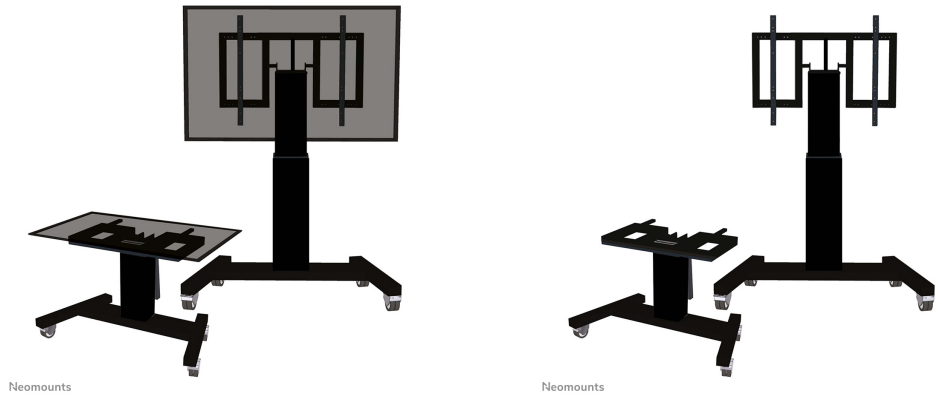

FUNCTIONALITY

Type	Tilt
Tilt (degrees)	90°
Adjustment type	Motorised
Lockable	Lockable - Lock not included
Depth adjustment	74 cm
Height adjustment	89 - 139 cm
Width adjustment	104 cm

INFORMATION

Color	Black
Warranty	5 year
EAN code	8717371445973

Neomounts by Newstar Mobile Motorised TV/LFD Trolley for 42"-100" screen, with tabletop tilt function, Height Adjustable - Black

With the Neomounts by Newstar PLASMA-M2500TBLACK automatic height adjustable floor stand you place a large format flat screen on the floor. Get optimal positioning for both standing and seated audiences, in any application, in any part of your location. Perfect to use in a class room, boardroom, presentation room or public entrance.

The PLASMA-M2500TBLACK has a 90 degree tilt function with allows the (touch)screen to be used in table-top mode. The stand is suited for screens between 42" - 100" and has a load capacity of 150 kg. The trolley is suitable for screens with a VESA hole pattern of 400x200 to 800x600 mm. Cables can be guided at the back of the mount.

Easily roll this cart over doorways and thresholds with to the high quality wheels. The mobile electric floor lift is automatically height adjustable over a height of 50 cm with a remote control. From the floor to the center the distance of the screen is variable from 89 cm to 139 cm (vertical) and from 95 cm to 145 cm (horizontal). The trolley features four solid castor wheels, of which the two front wheels are equipped with a brake.