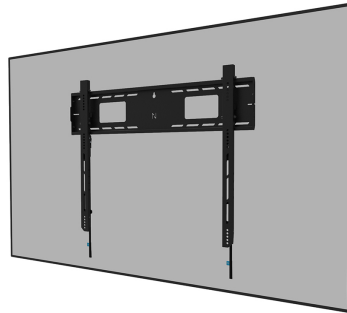

WL30-750BL18

NEOMOUNTS HEAVY DUTY TV WALL MOUNT

SPECIFICATIONS

GENERAL

Min. screen size*	43 inch
Max. screen size*	98 inch
Max. weight	125 kg (per screen)
Screens	1
VESA minimum	100x100 mm
VESA maximum	800x600 mm
Distance to wall	4,2 cm

FUNCTIONALITY

Type	Fixed
Height adjustment	1 cm
Lockable	Lockable - Padlock not included
Height	68,4 cm
Width	88,6 cm
Depth	4,2 cm
Adjustment type	Manual

INFORMATION

Color	Black
Main material	Steel
Warranty	5 year
EAN code	8717371443306

*Please note: The inch sizes stated are just an indication, combined with the weight and VESA sizes. The maximum weight and VESA size are absolute restrictions for the products and should not be exceeded.

Neomounts