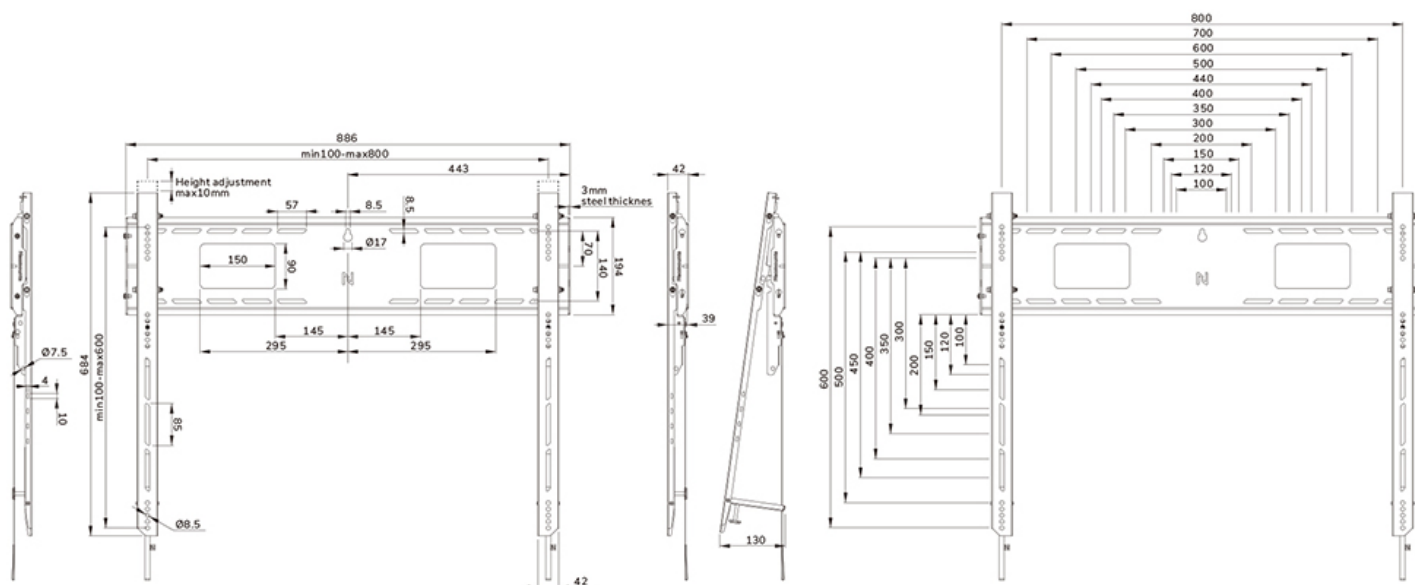

WL30-750BL18

NEOMOUNTS HEAVY DUTY TV WALL MOUNT

Neomounts

Measuring unit: mm