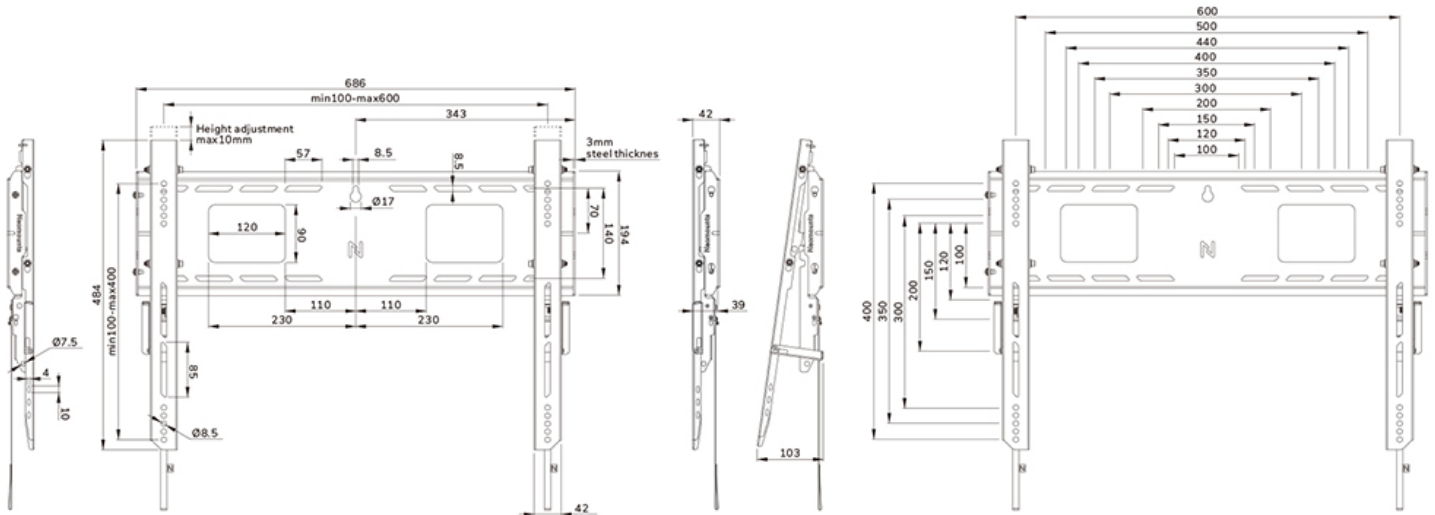

WL30-750BL16

NEOMOUNTS HEAVY DUTY TV WALL MOUNT

Neomounts

Measuring unit: mm