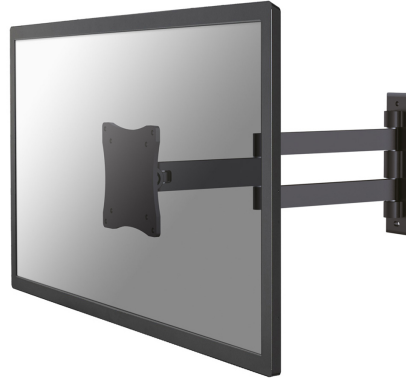

FPMA-W830BLACK

NEOMOUNTS BY NEWSTAR TV WALL MOUNT

Neomounts by Newstar TV/Monitor Wall Mount (Full Motion) for 10"-27" Screen - Black

Neomounts

SPECIFICATIONS

Color	Black
Distance to wall	5 - 37 cm
Height adjustment	None
Max. screen size	27
Max. weight	12
Min. screen size	10
Min. weight	0
Screens	1
Swivel (degrees)	180°
Tilt (degrees)	140°
Type	Full motion Tilt Swivel
VESA maximum	100x100 mm
VESA minimum	75x75 mm
VESA pattern	100x100 75x75
Warranty	5 year
EAN code	8717371444013

The Neomounts by Newstar wall mount, model FPMA-W830BLACK is a tilt- and swivel wall mount for flat screens up to 27" (69 cm). This mount is a great choice when you want the ultimate viewing flexibility with your flat screen. Effortless pull the display out from the wall, position it in almost any direction, turn it around corners and then smoothly return it to the wall when finished.

Neomounts by Newstars' tilt (20°) and swivel (180°) technology allows the mount to change to any viewing angle to fully benefit from the capabilities of the flat screen. The mount is easily depth adjustable from 4 to 36 centimetres.

Neomounts by Newstar FPMA-W830BLACK has three pivot points and is suitable for screens up to 27" (69 cm). The weight capacity of this product is 12 kg each screen. The wall mount is suitable for screens that meet VESA hole pattern 75x75 and 100x100mm. Different hole patterns can be covered using Neomounts by Newstar VESA adapter plates.