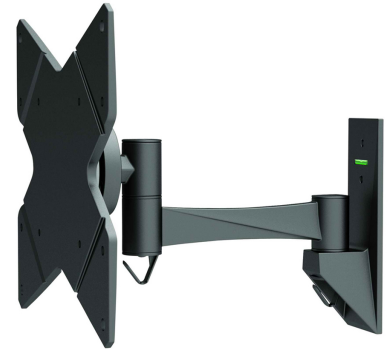

FUNCTIONALITY

Type	Full motion Tilt Rotate Swivel
Tilt (degrees)	30°
Swivel (degrees)	180°
Rotate (degrees)	360°
Adjustment type	None

INFORMATION

Color	Black
Warranty	5 year
EAN code	8717371443115

*Please note: The inch sizes stated are just an indication, combined with the weight and VESA sizes. The maximum weight and VESA size are absolute restrictions for the products and should not be exceeded.

Neomounts

Neomounts

Neomounts by Newstar TV/Monitor Wall Mount (2 pivots & tiltable) for 10"-40" Screen - Black

The Neomounts by Newstar wall mount, model FPMA-W825 is a tilt-, swivel and rotatable wall mount for flat screens up to 40" (102 cm). This mount is a great choice when you want the ultimate viewing flexibility with your flat screen. Effortless pull the display out from the wall, position it in almost any direction, turn it around corners and then smoothly return it to the wall when finished.

Neomounts by Newstars' tilt (30°), rotate (360°) and swivel (180°) technology allows the mount to change to any viewing angle to fully benefit from the capabilities of the flat screen. The mount is easily depth adjustable from 9 to 26 centimetres. Cable management conceals and routes cables from mount to flat screen. Hide your cables to keep living room, bedroom or home cinema installation nice and tidy.

Neomounts by Newstar FPMA-W825 has two pivot points and is suitable for screens up to 40" (102 cm). The weight capacity of this product is 20 kg each screen. The wall mount is suitable for screens that meet VESA hole pattern 75x75 to 200x200mm. Different hole patterns can be covered using Neomounts by Newstar VESA adapter plates.