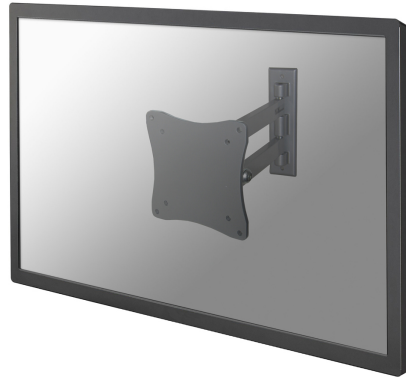

FPMA-W820

Neomounts by Newstar TV/Monitor Wall
Mount (2 pivots & tiltable) for 10"-27"
Screen - Silver

NEOMOUNTS BY NEWSTAR TV WALL MOUNT

SPECIFICATIONS

Color	Silver
Distance to wall	5 - 25 cm
Height adjustment	None
Max. screen size	27
Max. weight	15
Min. screen size	10
Min. weight	0
Screens	1
Swivel (degrees)	180°
Tilt (degrees)	90°
Type	Full motion Tilt Swivel
VESA maximum	100x100 mm
VESA minimum	75x75 mm
VESA pattern	100x100 75x75
Warranty	5 year
EAN code	8717371441241

The Neomounts by Newstar wall mount, model FPMA-W820 is a tilt- and swivel wall mount for flat screens up to 27" (69 cm). This mount is a great choice when you want the ultimate viewing flexibility with your flat screen. Effortless pull the display out from the wall, position it in almost any direction, turn it around corners and then smoothly return it to the wall when finished.

Neomounts by Newstars' tilt (90°) and swivel (180°) technology allows the mount to change to any viewing angle to fully benefit from the capabilities of the flat screen. The mount is easily depth adjustable from 5 to 25 centimetres.

Neomounts by Newstar FPMA-W820 has two pivot points and is suitable for screens up to 27" (69 cm). The weight capacity of this product is 15 kg each screen. The wall mount is suitable for screens that meet VESA hole pattern 75x75 and 100x100mm. Different hole patterns can be covered using Neomounts by Newstar VESA adapter plates.

Create a clean design ambiance for your flat screen TV in the living room, bedroom or home cinema.

All installation material is included with the product.