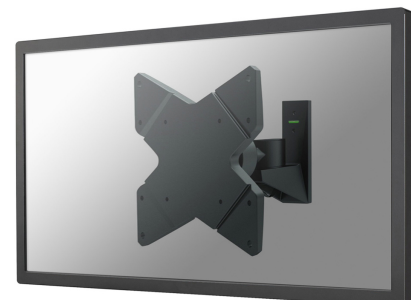

FPMA-W815

Neomounts by Newstar TV/Monitor Wall Mount (2 pivots & tiltable) for 10"-40"
Screen - Black

NEOMOUNTS BY NEWSTAR TV WALL MOUNT

Neomounts

Neomounts

SPECIFICATIONS

GENERAL

Distance to wall	9 cm
Max. screen size*	40
Max. weight	20
Min. screen size*	10
Min. weight	0
Screens	1
VESA maximum	200x200 mm
VESA minimum	75x75 mm
VESA pattern	75x75 100x100 100x200 200x200 200x100

FUNCTIONALITY

Height adjustment	None
Rotate (degrees)	360°
Swivel (degrees)	80°
Tilt (degrees)	30°
Type	Tilt Rotate Swivel Full motion

INFORMATION

Color	Black
Warranty	5 year
EAN code	8717371443108

The Neomounts by Newstar wall mount, model FPMA-W815 is a tilt-, swivel and rotatable wall mount for flat screens up to 40". This mount is a great choice when you want the ultimate viewing flexibility with your flat screen. Effortless pull the display out from the wall, position it in almost any direction, turn it around corners and then smoothly return it to the wall when finished.

Neomounts by Newstars' tilt (30°), rotate (360°) and swivel (180°) technology allows the mount to change to any viewing angle to fully benefit from the capabilities of the flat screen. The mount is 9 centimetres deep.

Neomounts by Newstar FPMA-W815 has one pivot point and is suitable for screens up to 40" (102 cm). The weight capacity of this product is 20 kg. The wall mount is suitable for screens that meet VESA hole pattern 75x75 to 200x200mm. Different hole patterns can be covered using Neomounts by Newstar VESA adapter plates.