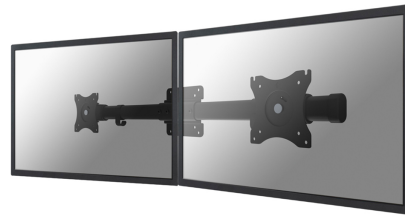

FPMA-CB100BLACK

NEOMOUNTS BY NEWSTAR DUAL CROSSBAR

SPECIFICATIONS

GENERAL

Min. screen size*	10 inch
Max. screen size*	27 inch
Min. weight	0 kg (per screen)
Max. weight	10 kg (per screen)
Screens	2
VESA pattern	100x100 mm 75x75 mm
VESA minimum	75x75 mm
VESA maximum	100x100 mm

FUNCTIONALITY

Width adjustment	80,5 cm
Type	Rotate Swivel
Swivel (degrees)	30°
Rotate (degrees)	360°
Adjustment type	None

INFORMATION

Color	Black
Warranty	5 year
EAN code	8717371445485

*Please note: The inch sizes stated are just an indication, combined with the weight and VESA sizes. The maximum weight and VESA size are absolute restrictions for the products and should not be exceeded.

Neomounts

Neomounts

Neomounts by Newstar Single to Dual Monitor Mount Adapter

The Neomounts by Newstar dual monitor adapter, model FPMA-CB100BLACK is a twin screen mounting rail allowing two monitors/flatscreens to be mounted on one flatscreen mount. Slide screens from left to right to fit side-by-side display. Provides independent screen adjustments and freely move the monitors along the horizontal rail without using tools.

- Curved horizontal rail for improved viewing position
- Compatible with VESA 75x75 and 100x100 mounting interface
- Cable clips keep cables organized and protected

All installation material is included with the product.