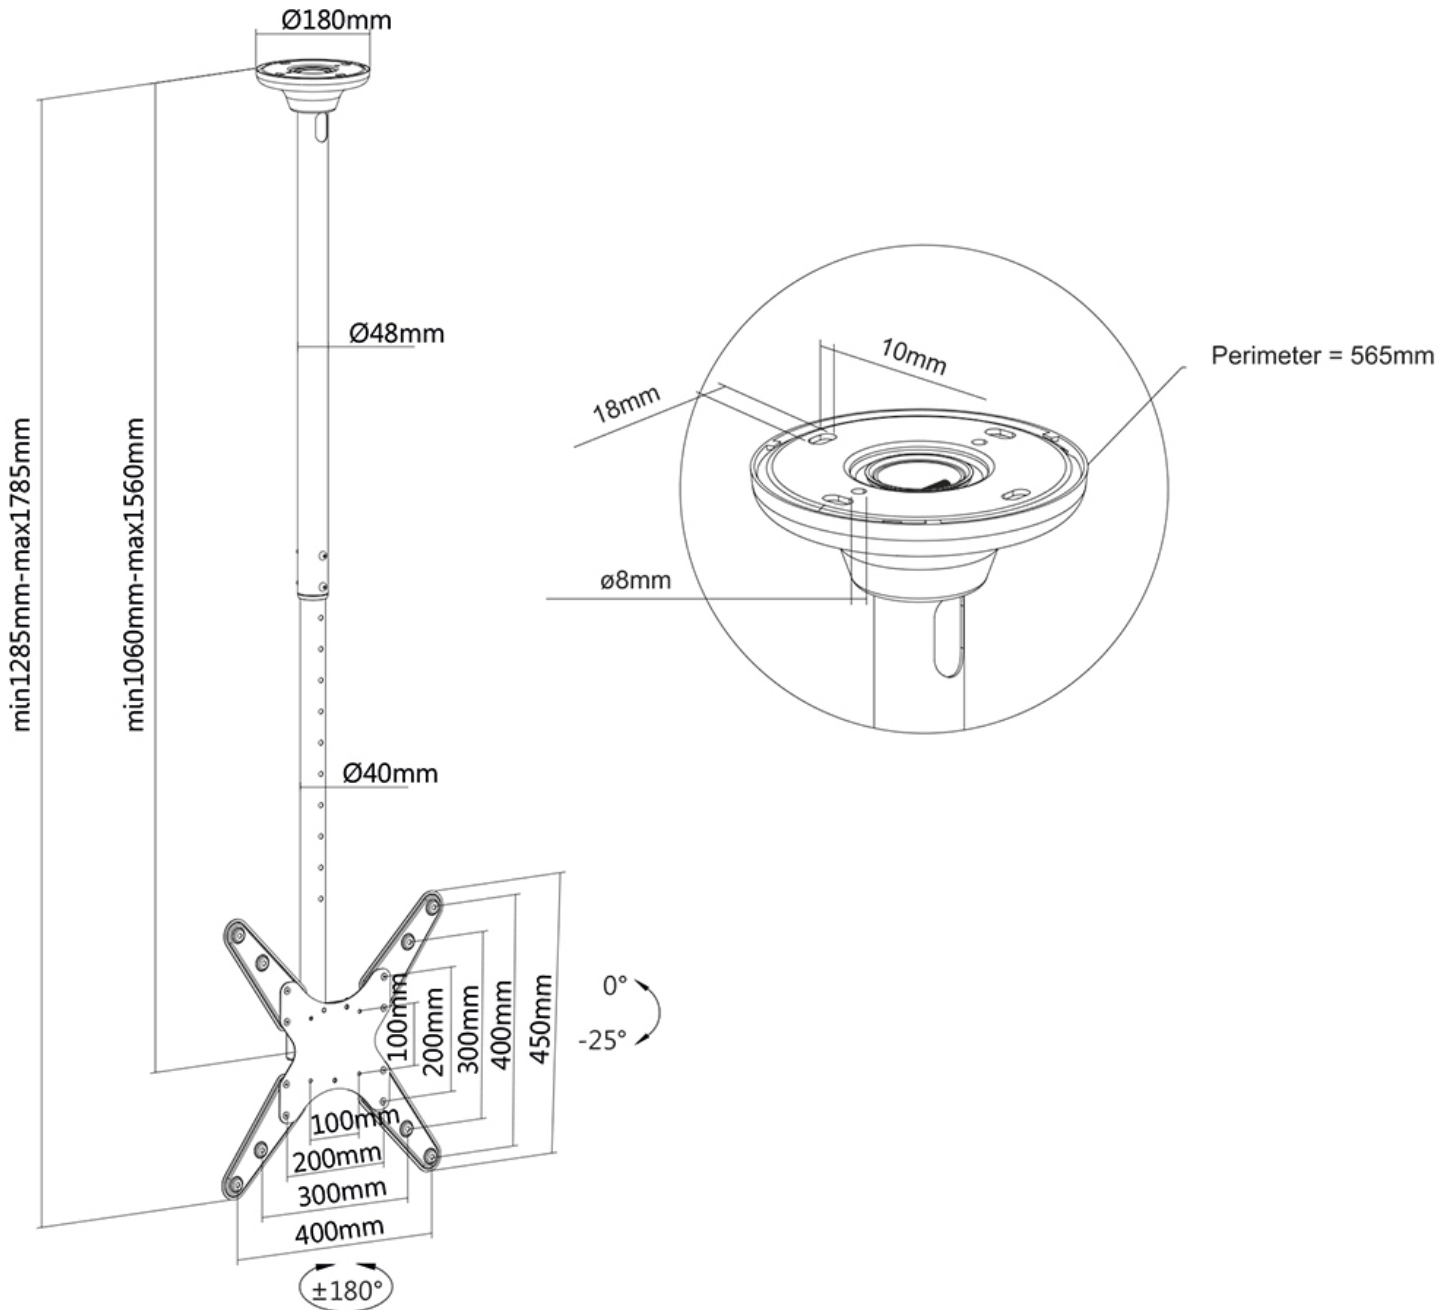

FPMA-C340BLACK

NEOMOUNTS TV/MONITOR CEILING MOUNT

Neomounts