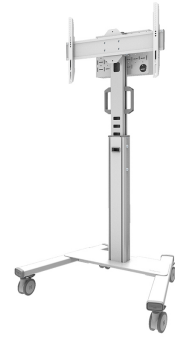

FL50S-825WH1

NEOMOUNTS SELECT FLOOR STAND

SPECIFICATIONS

GENERAL

| | |
|-------------------|--------------------|
| Min. screen size* | 37 inch |
| Max. screen size* | 75 inch |
| Min. weight | 0 kg (per screen) |
| Max. weight | 70 kg (per screen) |
| Screens | 1 |
| VESA minimum | 100x100 mm |
| VESA maximum | 600x400 mm |

FUNCTIONALITY

| | |
|-------------------|---------------------------------|
| Type | Fixed |
| Height adjustment | 114,5-153,5 cm |
| Tilt (degrees) | +0°, -5° |
| Height | 175 cm |
| Width | 90,3 cm |
| Depth | 70,2 cm |
| Adjustment type | Manual |
| Lockable | Lockable - Padlock not included |

Neomounts

Neomounts

Neomounts Select FL50S-825WH1 mobile floor stand for 37-75" screens - White

The Neomounts Select FL50S-825WH1 is a mobile floor stand for flat screens up to 75" with a maximum weight capacity of 70 kg. The floor stand is manually adjustable in height (114,5-153,5 cm), as well as the bracket head. A lockable, ventilated hardware compartment with cable opening is included and optional for installation (both portrait and landscape).

The trolley features practical handles and four solid 10 cm double locking caster wheels that allow you to move and use the floor stand wherever you like. Due to the large caster wheels, thresholds or carpets are no challenge to the FL50S-825WH1. The clever internal cable management system has various in and out outlets for flexible use (above, in the middle where the media player is placed and at the bottom of the trolley) and conceals and routes cables from floor stand to screen. The floor stand has a practical cable management bracket at the back, for easy and safe relocation. Additionally, at the bottom of the trolley a space with tie wrap holes is available to install a power strip. The FL50S-825WH1 is compactly packed for optimized transportation and storage.