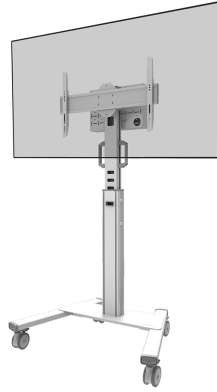

FL50S-825WH1

NEOMOUNTS SELECT FLOOR STAND

SPECIFICATIONS

GENERAL

| | |
|-------------------|--------------------|
| Min. screen size* | 37 inch |
| Max. screen size* | 75 inch |
| Min. weight | 0 kg (per screen) |
| Max. weight | 70 kg (per screen) |
| Screens | 1 |
| VESA minimum | 100x100 mm |
| VESA maximum | 600x400 mm |

FUNCTIONALITY

| | |
|-------------------|---------------------------------|
| Type | Fixed |
| Height adjustment | 114,5-153,5 cm |
| Tilt (degrees) | +0°, -5° |
| Height | 175 cm |
| Width | 90,3 cm |
| Depth | 70,2 cm |
| Adjustment type | Manual |
| Lockable | Lockable - Padlock not included |

Neomounts

Neomounts

Neomounts Select FL50S-825WH1 mobile floor stand for 37-75" screens - White

The Neomounts Select FL50S-825WH1 is a mobile floor stand for flat screens up to 75" with a maximum weight capacity of 70 kg. The floor stand is manually adjustable in height (114,5-153,5 cm), as well as the bracket head. A lockable, ventilated hardware compartment with cable opening is included and optional for installation (both portrait and landscape).

The trolley features practical handles and four solid 10 cm double locking caster wheels that allow you to move and use the floor stand wherever you like. Due to the large caster wheels, thresholds or carpets are no challenge to the FL50S-825WH1. The clever internal cable management system has various in and out outlets for flexible use (above, in the middle where the media player is placed and at the bottom of the trolley) and conceals and routes cables from floor stand to screen. The floor stand has a practical cable management bracket at the back, for easy and safe relocation. Additionally, at the bottom of the trolley a space with tie wrap holes is available to install a power strip. The FL50S-825WH1 is compactly packed for optimized transportation and storage.