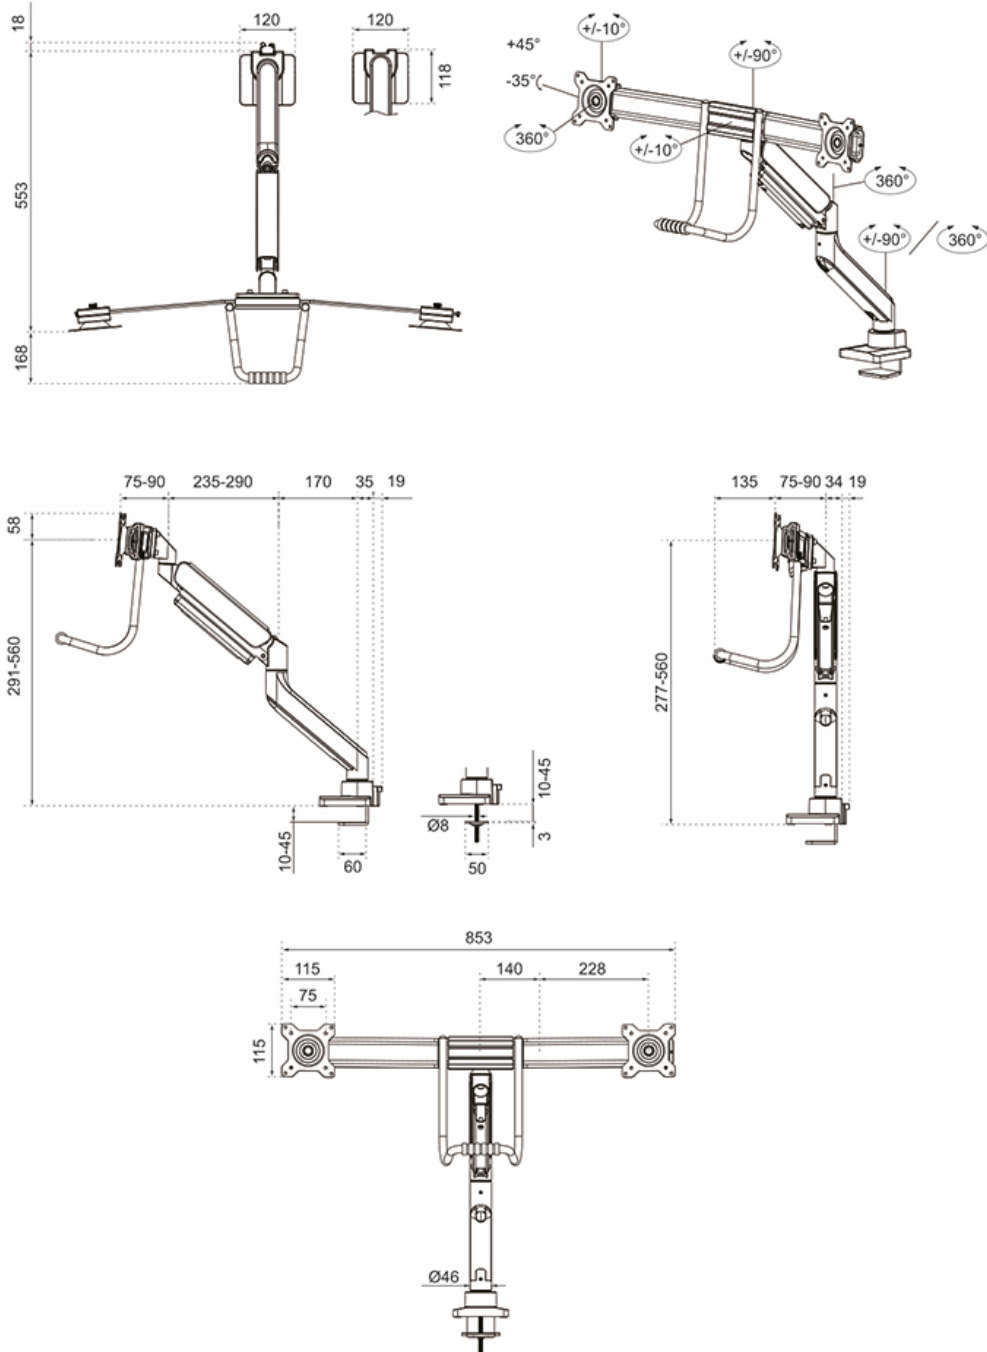

FUNCTIONALITY

Type	Full motion
Height adjustment	28 cm
Width adjustment	54 cm
Depth adjustment	68 cm
Tilt (degrees)	+10°, -10°
Swivel (degrees)	+90°, -90°
Rotate (degrees)	+180°, -180°
Height	64,6 cm
Width	85,3 cm
Depth	11,5 cm
Adjustment type	Gas spring

Neomounts

Neomounts

Neomounts DS75-450WH2 full motion desk monitor arm for 17-32" screens - White

The Neomounts DS75-450WH2 NEXT Core is a full motion desk mount for two flat screens up to 32" with a maximum weight capacity of 8 kg per screen. The versatile tilt (20°), rotate (360°) and swivel (20°) technology allows the mount to change to any viewing angle to fully benefit from the capabilities of the screens. Additionally, the mount has gas spring height adjustment (27,7-56 cm) and depth adjustment (0-50,5 cm), to create the perfect working position.

The DS75-450WH2 is suitable for screens that meet VESA hole pattern 75x75 or 100x100 mm. Unused hole patterns can be covered using one of Neomounts VESA adapter plates. The desk mount is equipped with an Quick-release VESA system and comes with both a topfix clamp and grommet for quick and easy installation.

Neomounts

Measuring unit: mm